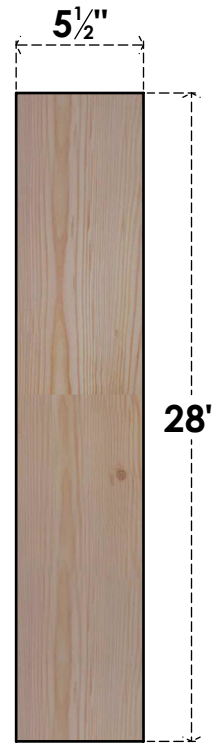

BRC06X28X28TRA00SDF

5 1/2"W X 28"D X 28"H TRADITIONAL SMOOTH BRACE, DOUGLAS FIR

SIDE

FRONT

EKENA MILLWORK
 2300 WEST MAIN ST.
 CLARKSVILLE, TX 75426
 TOLL FREE: 866-607-0453
 WWW.EKENAMILLWORK.COM

NOTES

1. INSTALLATION TO BE COMPLETED IN ACCORDANCE WITH MANUFACTURER'S SPECIFICATIONS.
2. DRAWING MAY NOT BE TO SCALE
3. THIS DRAWING IS INTENDED FOR DESIGN AND PLANNING PURPOSES ONLY.
4. ALL INFORMATION CONTAINED HEREIN WAS CURRENT AT THE TIME OF DEVELOPMENT BUT MUST BE REVIEWED AND APPROVED BY THE PRODUCT MANUFACTURER TO BE CONSIDERED ACCURATE.
5. PRODUCTS ARE NOT KILN DRIED. THIS ITEM IS UNIQUE AND WILL CONTAIN THE NATURAL VARIATIONS THAT THE WOOD SPECIES OFFERS. THIS MAY RESULT IN VARIATIONS UP TO 1/4"