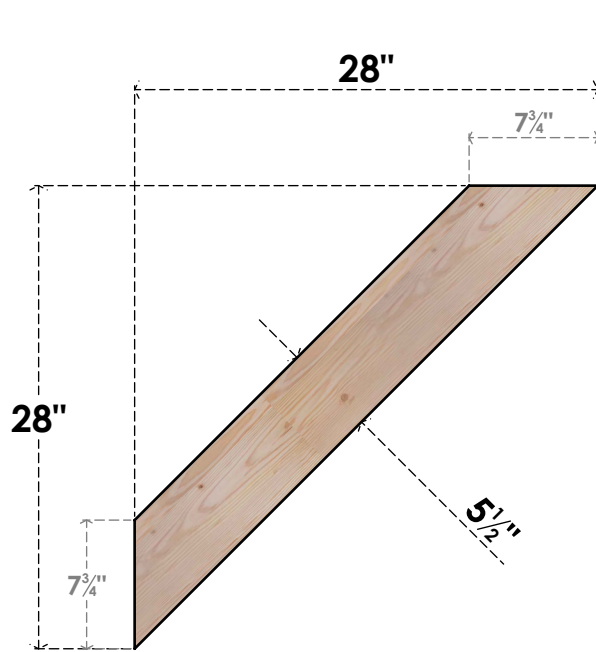

BRC06X28X28TRA00SDF

5 1/2"W X 28"D X 28"H TRADITIONAL SMOOTH BRACE, DOUGLAS FIR

SIDE

FRONT

EKENA MILLWORK
 2300 WEST MAIN ST.
 CLARKSVILLE, TX 75426
 TOLL FREE: 866-607-0453
 WWW.EKENAMILLWORK.COM

NOTES

1. INSTALLATION TO BE COMPLETED IN ACCORDANCE WITH MANUFACTURER'S SPECIFICATIONS.
2. DRAWING MAY NOT BE TO SCALE
3. THIS DRAWING IS INTENDED FOR DESIGN AND PLANNING PURPOSES ONLY.
4. ALL INFORMATION CONTAINED HEREIN WAS CURRENT AT THE TIME OF DEVELOPMENT BUT MUST BE REVIEWED AND APPROVED BY THE PRODUCT MANUFACTURER TO BE CONSIDERED ACCURATE.
5. PRODUCTS ARE NOT KILN DRIED. THIS ITEM IS UNIQUE AND WILL CONTAIN THE NATURAL VARIATIONS THAT THE WOOD SPECIES OFFERS. THIS MAY RESULT IN VARIATIONS UP TO 1/4"