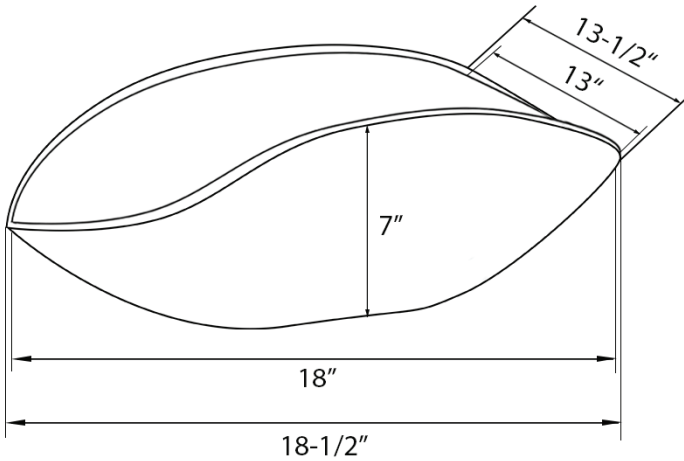

COLOR

Spira Luxe Pearl White

NOMINAL DIMENSIONS

Exterior: 18-1/2" (wide) x 13-1/2" (front-to-back)

Interior Bowl: 18" (wide) x 13" (front-to-back)

Bowl Depth: 6"

Drain Hole Size: 1 3/4"

Installation Type:

Vessel

Drain Location:

Center

RUVATI USA
www.ruvati.com

Phone: 1.855.478.8284
Email: support@ruvati.com

SOLD SEPARATELY

Popup Drain
[RVA5102WH/CH]

DIMENSIONS