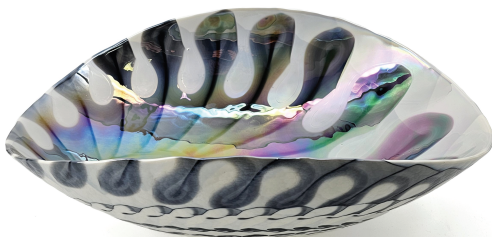

RVB3031

BATHROOM VESSEL SINK

RUVATI[®]
SPECIFICATION SHEET

MATERIAL

- **GLASS:**
Thick solid construction for extreme durability.

FEATURES

- **SMOOTH, GLAZED SURFACE:**
Non-porous and resistant to scratching, chipping, or crazing.
- **SEASHELL SHAPE:**
Ensures perfect water drainage and makes it easy to clean.

COLOR

Spira Luxe Pearl White

NOMINAL DIMENSIONS

Exterior: 18-1/2" (wide) x 13-1/2" (front-to-back)

Interior Bowl: 18" (wide) x 13" (front-to-back)

Bowl Depth: 6"

Drain Hole Size: 1 3/4"

Installation Type: