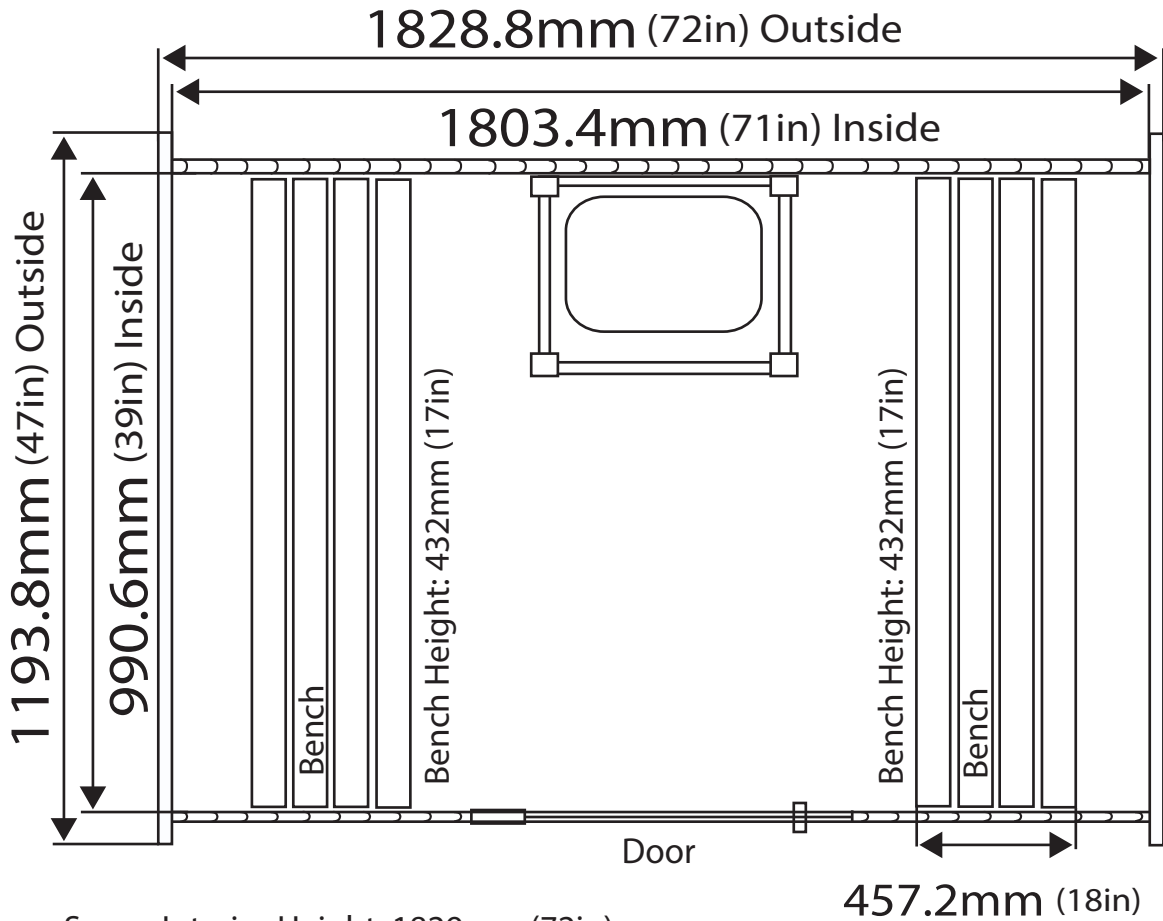

# Salem

6X4 Barrel Sauna 2 Person

Sauna Interior Height: 1829mm (72in)

Sauna Exterior Height: 1956mm (77in)

\*All dimensions are approximate