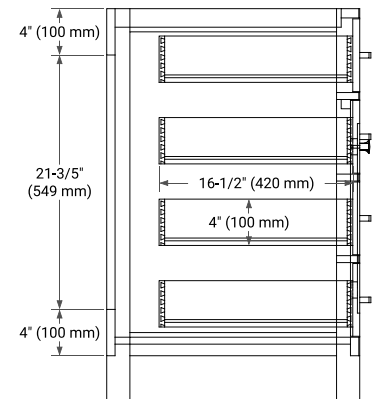

72" DOUBLE SINK BASE CABINET

BASE CABINET DIMENSIONS

72" W x 21.5" D x 33.5" H

FEATURES

- Solid wood frame with engineered wood panels
- Dovetail drawers and joints
- Soft closing doors & drawers

HARDWARE FINISHES*

White Grey

FRONT VIEW

SIDE VIEW

PLAN VIEW

73" DOUBLE RECTANGLE SINK COUNTERTOP WITH 0.75" THICKNESS

OVERALL DIMENSIONS

73" W x 22" D x 0.75" H

COUNTERTOP OPTIONS

Carrara Marble

FEATURES

- Solid countertop with mitered edges & seams
- Undermount white rectangular sink
- Pre-drilled for 8" widespread faucet

INCLUDED

- Countertop
- Matching Backsplash
- Rectangle Sinks

COUNTERTOP PLAN VIEW

EDGE SIDE VIEW

THREE DIMENSIONAL COUNTERTOP VIEW