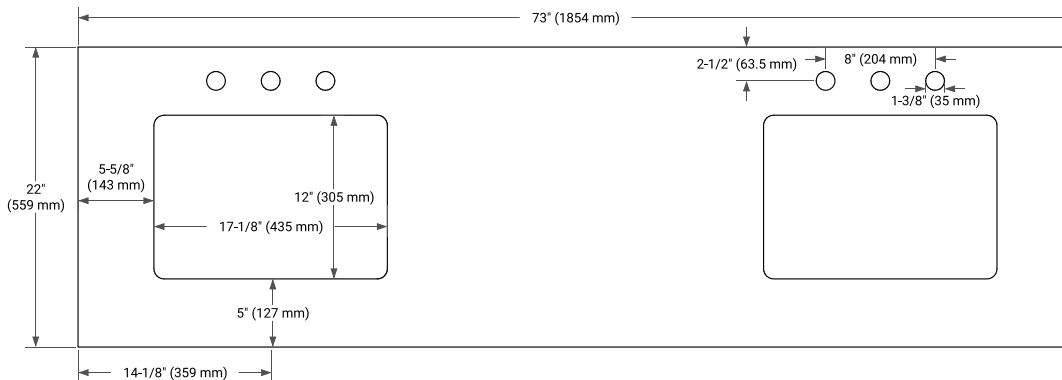

72" DOUBLE SINK BASE CABINET

BASE CABINET DIMENSIONS

72" W x 21.5" D x 33.5" H

FEATURES

- Solid wood frame with engineered wood panels
- Dovetail drawers and joints
- Soft closing doors & drawers

HARDWARE FINISHES*

White Grey

FRONT VIEW

SIDE VIEW

PLAN VIEW

73" DOUBLE RECTANGLE SINK COUNTERTOP WITH 0.75" THICKNESS

OVERALL DIMENSIONS

73" W x 22" D x 0.75" H

COUNTERTOP OPTIONS

Carrara Marble

FEATURES

- Solid countertop with mitered edges & seams
- Undermount white rectangular sink
- Pre-drilled for 8" widespread faucet

INCLUDED

- Countertop
- Matching Backsplash
- Rectangle Sinks

COUNTERTOP PLAN VIEW

EDGE SIDE VIEW

THREE DIMENSIONAL COUNTERTOP VIEW