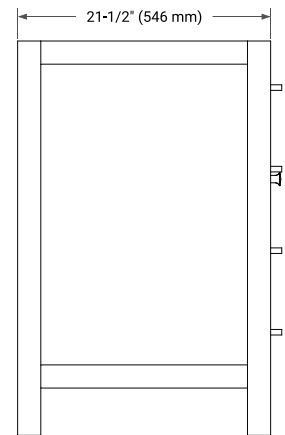

72" DOUBLE SINK BASE CABINET

BASE CABINET DIMENSIONS

72" W x 21.5" D x 33.5" H

FEATURES

- Solid wood frame with engineered wood panels
- Dovetail drawers and joints
- Soft closing doors & drawers

HARDWARE FINISHES*

White Grey

FRONT VIEW

SIDE VIEW

PLAN VIEW

73" DOUBLE RECTANGLE SINK COUNTERTOP WITH 0.75" THICKNESS

OVERALL DIMENSIONS

73" W x 22" D x 0.75" H

COUNTERTOP OPTIONS

Carrara Marble

FEATURES

- Solid countertop with mitered edges & seams
- Undermount white rectangular sink
- Pre-drilled for 8" widespread faucet

INCLUDED

- Countertop
- Matching Backsplash
- Rectangle Sinks

COUNTERTOP PLAN VIEW

EDGE SIDE VIEW

THREE DIMENSIONAL COUNTERTOP VIEW