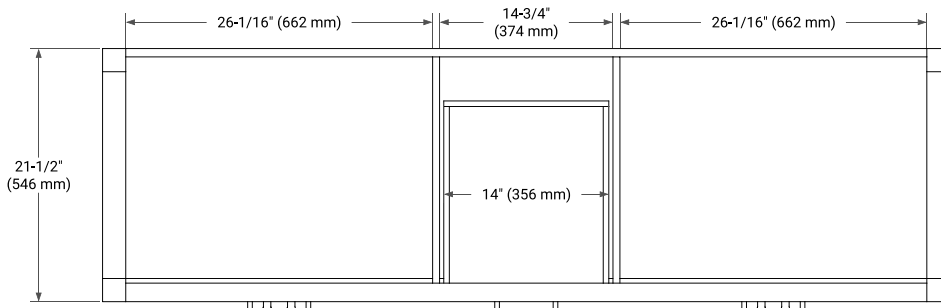

72" DOUBLE SINK BASE CABINET

BASE CABINET DIMENSIONS

72" W x 21.5" D x 33.5" H

FEATURES

- Solid wood frame with engineered wood panels
- Dovetail drawers and joints
- Soft closing doors & drawers

HARDWARE FINISHES*

White Grey

FRONT VIEW

SIDE VIEW

PLAN VIEW

73" DOUBLE RECTANGLE SINK COUNTERTOP WITH 0.75" THICKNESS

OVERALL DIMENSIONS

73" W x 22" D x 0.75" H

COUNTERTOP OPTIONS

Carrara Marble

FEATURES

- Solid countertop with mitered edges & seams
- Undermount white rectangular sink
- Pre-drilled for 8" widespread faucet

INCLUDED

- Countertop
- Matching Backsplash
- Rectangle Sinks

COUNTERTOP PLAN VIEW

EDGE SIDE VIEW

THREE DIMENSIONAL COUNTERTOP VIEW