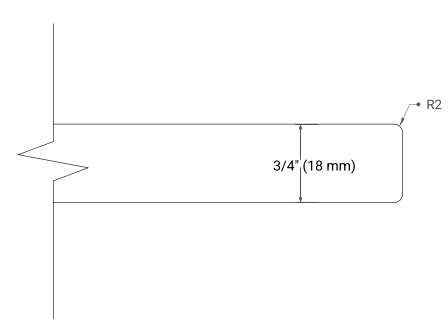

White Grey

FRONT VIEW

SIDE VIEW

PLAN VIEW

73" DOUBLE RECTANGLE SINK COUNTERTOP WITH 0.75" THICKNESS

OVERALL DIMENSIONS

73" W x 22" D x 0.75" H

COUNTERTOP OPTIONS

Carrara Marble

FEATURES

- Solid countertop with mitered edges & seams
- Undermount white rectangular sink
- Pre-drilled for 8" widespread faucet

INCLUDED

- Countertop
- Matching Backsplash
- Rectangle Sinks

COUNTERTOP PLAN VIEW

EDGE SIDE VIEW

THREE DIMENSIONAL COUNTERTOP VIEW