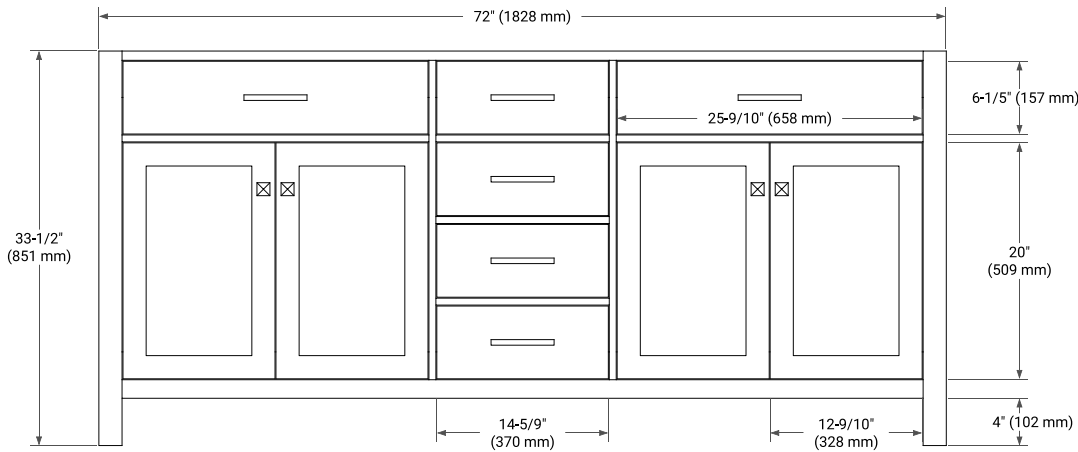

72" DOUBLE SINK BASE CABINET

BASE CABINET DIMENSIONS

72" W x 21.5" D x 33.5" H

FEATURES

- Solid wood frame with engineered wood panels
- Dovetail drawers and joints
- Soft closing doors & drawers

HARDWARE FINISHES*

White Grey

FRONT VIEW

SIDE VIEW

PLAN VIEW

73" DOUBLE RECTANGLE SINK COUNTERTOP WITH 0.75" THICKNESS

OVERALL DIMENSIONS

73" W x 22" D x 0.75" H

COUNTERTOP OPTIONS

Carrara Marble

FEATURES

- Solid countertop with mitered edges & seams
- Undermount white rectangular sink
- Pre-drilled for 8" widespread faucet

INCLUDED

- Countertop
- Matching Backsplash
- Rectangle Sinks

COUNTERTOP PLAN VIEW

EDGE SIDE VIEW

THREE DIMENSIONAL COUNTERTOP VIEW