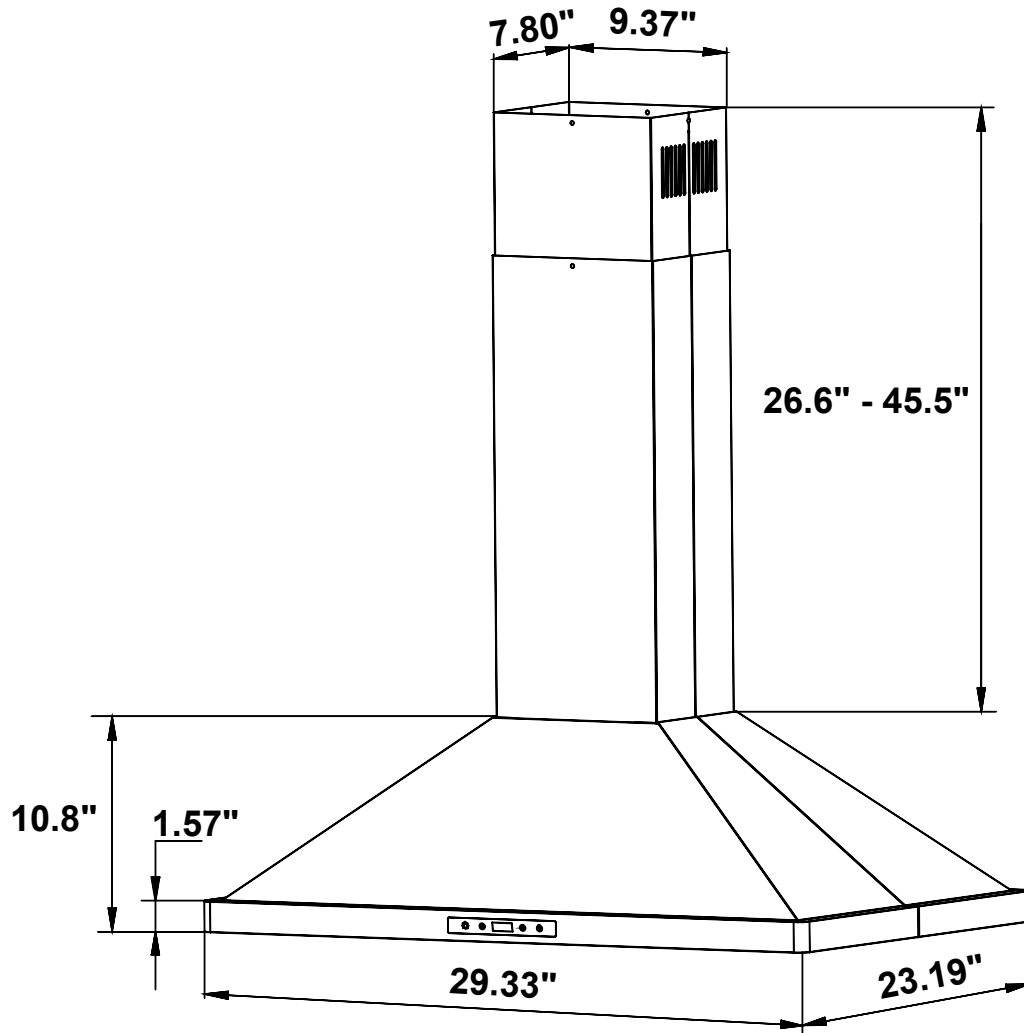

COS-63ISS75

Assembled Product Dimensions

Vent Hole Diameter: 6 in.

Location of
3-Prong Plug

TOP VIEW