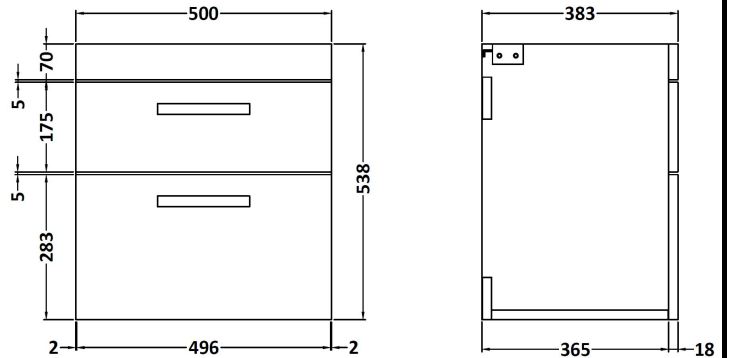

CUSTOMER DATA SHEET

DESCRIPTION:

500 Wh 2-Drawer Vanity With Basin A

CUSTOMER DATA SHEET - FURNITURE

DESCRIPTION: 500 Wall Hung 2-Drawer Basin Unit

PRODUCT DIMENSIONS

Height (mm)	Width (mm)	Depth (mm)	Nett Wgt Kg
538	500	383	26

PACKAGING DIMENSIONS

Height (mm)	Width (mm)	Depth (mm)	Gross Wgt Kg
405	520	560	26

PACKAGING DATA

Box Colour	Brown Cardboard Box		
Box Qty	1	Label Colour	White Label
Label Size	100 x 50	Label Qty	2

OUTER BOX DIMENSIONS (If Applicable)

CUSTOMER DATA SHEET - CERAMICS

DESCRIPTION: 500 Mid-Edged Basin 1 Th

PRODUCT DIMENSIONS			
Height (mm)	Width (mm)	Depth (mm)	Nett Wgt Kg
180	510	390	10.54

PACKAGING DIMENSIONS			
Height (mm)	Width (mm)	Depth (mm)	Gross Wgt Kg
210	410	530	10.54

PACKAGING DATA			
Box Colour	Brown Cardboard Box - Printed		
Box Qty	1	Label Colour	White Label
Label Size	100 x 50	Label Qty	2

OUTER BOX DIMENSIONS (If Applicable)			
Height (mm)	Width (mm)	Depth (mm)	Gross Wgt Kg