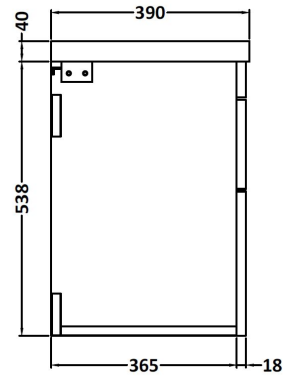

CUSTOMER DATA SHEET

DESCRIPTION:

500 Wh 2-Drawer Vanity With Basin A

CUSTOMER DATA SHEET - FURNITURE

DESCRIPTION: 500 Wall Hung 2-Drawer Basin Unit

PRODUCT DIMENSIONS

Height (mm)	Width (mm)	Depth (mm)	Nett Wgt Kg
538	500	383	26

PACKAGING DIMENSIONS

Height (mm)	Width (mm)	Depth (mm)	Gross Wgt Kg
405	520	560	26

PACKAGING DATA

Box Colour	Brown Cardboard Box		
Box Qty	1	Label Colour	White Label
Label Size	100 x 50	Label Qty	2

OUTER BOX DIMENSIONS (If Applicable)

CUSTOMER DATA SHEET - CERAMICS

DESCRIPTION: 500 Mid-Edged Basin 1 Th

PRODUCT DIMENSIONS			
Height (mm)	Width (mm)	Depth (mm)	Nett Wgt Kg
180	510	390	10.54

PACKAGING DIMENSIONS			
Height (mm)	Width (mm)	Depth (mm)	Gross Wgt Kg
210	410	530	10.54

PACKAGING DATA			
Box Colour	Brown Cardboard Box - Printed		
Box Qty	1	Label Colour	White Label
Label Size	100 x 50	Label Qty	2

OUTER BOX DIMENSIONS (If Applicable)			
Height (mm)	Width (mm)	Depth (mm)	Gross Wgt Kg