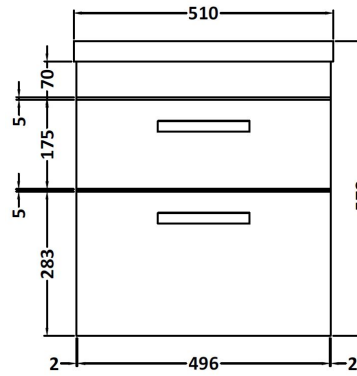

CUSTOMER DATA SHEET

DESCRIPTION:

500 Wh 2-Drawer Vanity With Basin A

CUSTOMER DATA SHEET - FURNITURE

DESCRIPTION: 500 Wall Hung 2-Drawer Basin Unit

PRODUCT DIMENSIONS

Height (mm)	Width (mm)	Depth (mm)	Nett Wgt Kg
538	500	383	26

PACKAGING DIMENSIONS

Height (mm)	Width (mm)	Depth (mm)	Gross Wgt Kg
405	520	560	26

PACKAGING DATA

Box Colour	Brown Cardboard Box		
Box Qty	1	Label Colour	White Label
Label Size	100 x 50	Label Qty	2

OUTER BOX DIMENSIONS (If Applicable)

CUSTOMER DATA SHEET - CERAMICS

DESCRIPTION: 500 Mid-Edged Basin 1 Th

PRODUCT DIMENSIONS			
Height (mm)	Width (mm)	Depth (mm)	Nett Wgt Kg
180	510	390	10.54

PACKAGING DIMENSIONS			
Height (mm)	Width (mm)	Depth (mm)	Gross Wgt Kg
210	410	530	10.54

PACKAGING DATA			
Box Colour	Brown Cardboard Box - Printed		
Box Qty	1	Label Colour	White Label
Label Size	100 x 50	Label Qty	2

OUTER BOX DIMENSIONS (If Applicable)			
Height (mm)	Width (mm)	Depth (mm)	Gross Wgt Kg