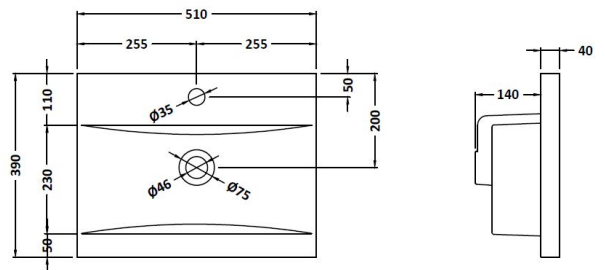

CUSTOMER DATA SHEET

DESCRIPTION:

500 Wh 2-Drawer Vanity With Basin A

CUSTOMER DATA SHEET - FURNITURE

DESCRIPTION: 500 Wall Hung 2-Drawer Basin Unit

PRODUCT DIMENSIONS

Height (mm)	Width (mm)	Depth (mm)	Nett Wgt Kg
538	500	383	26

PACKAGING DIMENSIONS

Height (mm)	Width (mm)	Depth (mm)	Gross Wgt Kg
405	520	560	26

PACKAGING DATA

Box Colour	Brown Cardboard Box		
Box Qty	1	Label Colour	White Label
Label Size	100 x 50	Label Qty	2

OUTER BOX DIMENSIONS (If Applicable)

Height (mm)	Width (mm)	Depth (mm)	Gross Wgt Kg

PRODUCT DETAILS

Country of Origin	United Kingdom			
Fitting Instruction	No			
Constr' Method	Cam & Wood Dowel			
Cabinet Finish	MFC Textured Woodgrain			
Cab Thickness (mm)	18			
Drawer Included	Yes			
No of Shelves	0			
Hinge Inc'	Not Applicable			
Fixings Inc'	Yes			
Handle Inc'	Yes, Supplied			
Handle Type	Strap			
Certification	FSC	Yes	CE	N/A
Colour	Grey Avola			
Constr' Type	Rigid			
Fascia Finish	MFC Textured Woodgrain			
Fas Thickness (mm)	18			
Drawer Type	80mm High Metal Softclose			
Hinge Type	Not Applicable			
Adjustable Legs	No, Not Required			
Handle Style	Contemporary			
Waste Shroud	Yes			

CUSTOMER DATA SHEET - CERAMICS

DESCRIPTION: 500 Mid-Edged Basin 1 Th

PRODUCT DIMENSIONS			
Height (mm)	Width (mm)	Depth (mm)	Nett Wgt Kg
180	510	390	10.54

PACKAGING DIMENSIONS			
Height (mm)	Width (mm)	Depth (mm)	Gross Wgt Kg
210	410	530	10.54