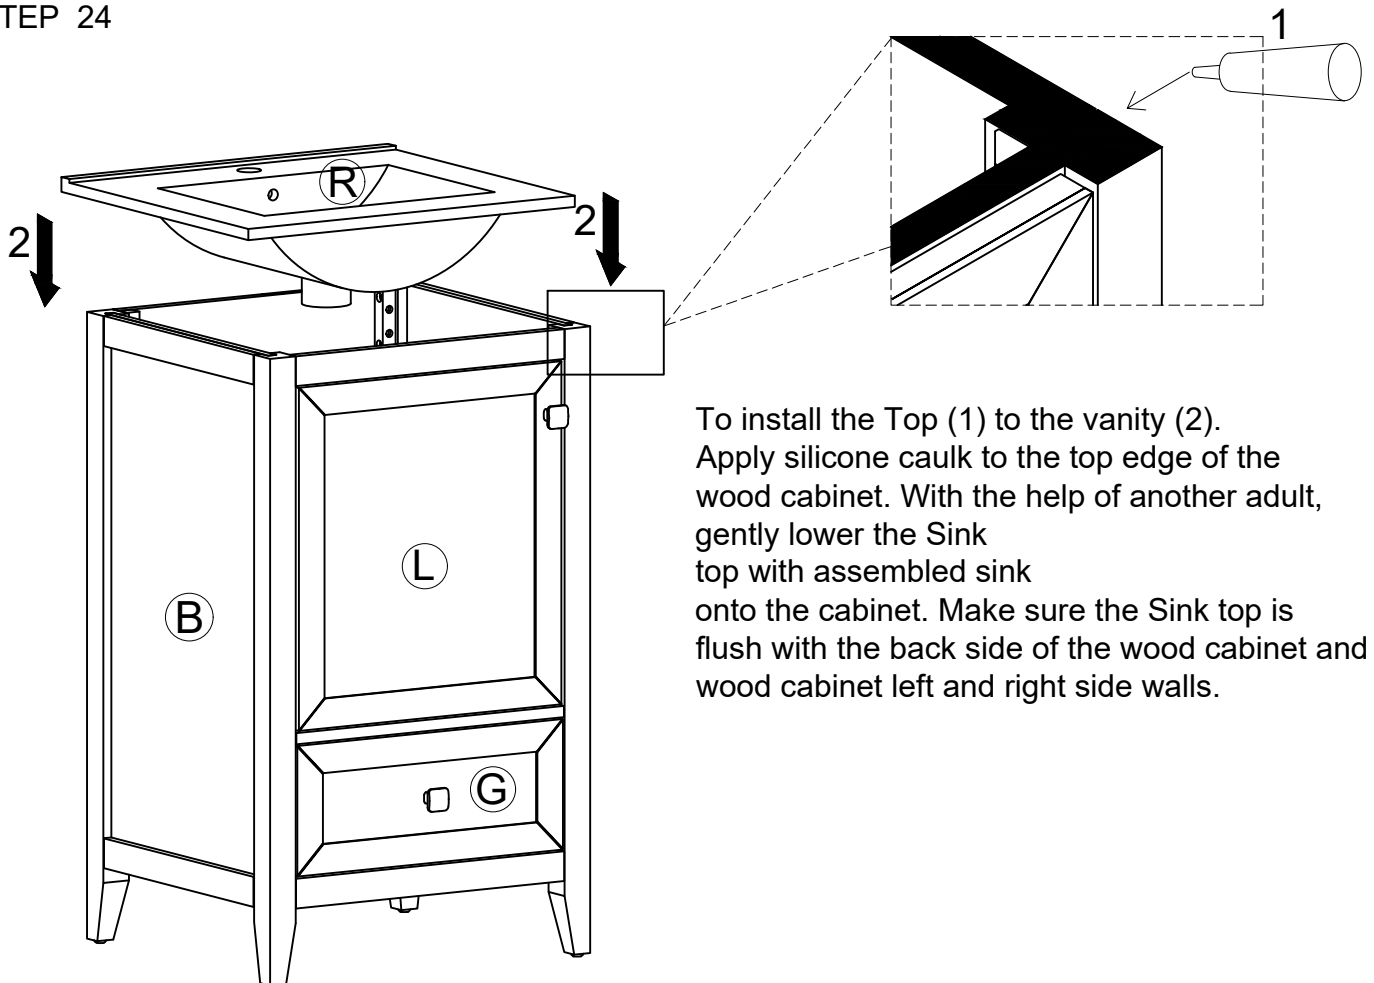

STEP 24

To install the Top (1) to the vanity (2). Apply silicone caulk to the top edge of the wood cabinet. With the help of another adult, gently lower the Sink top with assembled sink onto the cabinet. Make sure the Sink top is flush with the back side of the wood cabinet and the wood cabinet left and right side walls.