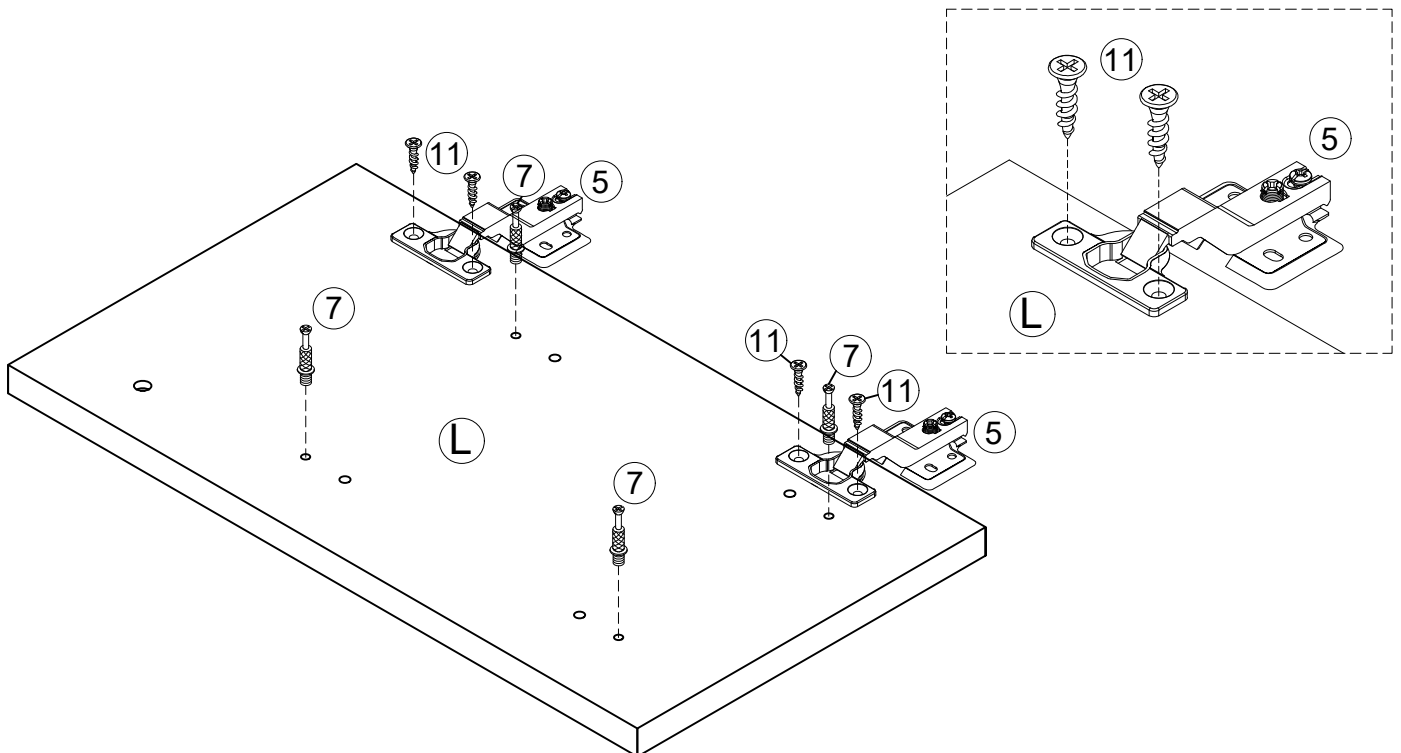

- ①  7pcs 1/4"x25mm
- ⑧  3pcs Ø15x9mm
- ⑬  2pcs Ø3x12mm

STEP 11

STEP 12

STEP 13

②  4pcs
Ø4x25mm

STEP 14

STEP 15

- ⑧  4pcs $\text{Ø}15 \times 9 \text{mm}$
⑨  1pc $5/32" \times 18 \text{mm}$
⑫  1pc

STEP 16

STEP 17

④  4pcs
Ø6x30mm

⑦  4pcs
Ø6x33mm

STEP 18

④  8pcs
Ø6x30mm

STEP 19

- ⑧  4pcs
Ø15x9mm

STEP 20

- ⑤  2pcs
⑦  4pcs
Ø6x33mm
⑪  4pcs
Ø4x12mm

STEP 21

⑧  4pcs
 Ø15x9mm

STEP 22

⑪  8pcs
 Ø4x12mm

Three-way adjustable hinge for perfectly aligned doors

1. TO ADJUST DOOR FORWARD OR BACKWARD.
2. TO ADJUST DOOR TO RIGHT OR TO LEFT.
3. TO ADJUST DOOR UP OR DOWN.