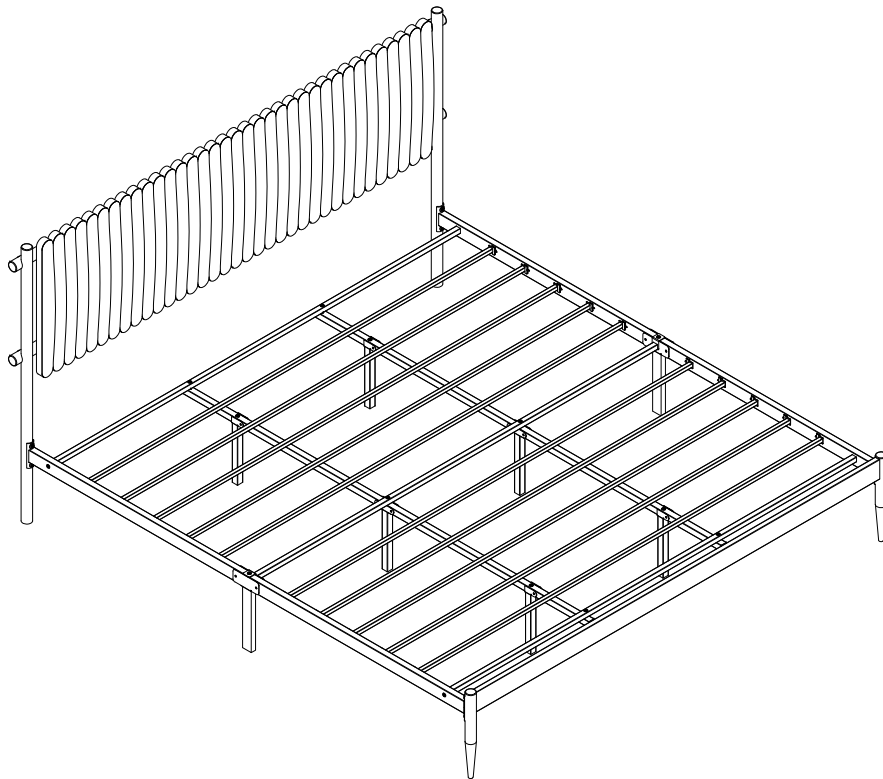

ASSEMBLY INSTRUCTION

NOTES:

- The item is only intended to be used indoors. The product must be assembled and used in accordance with the provisions of the manual.
- It is recommended that assembly is undertaken by about 2 adults. Please read assembly instructions before assembly and strictly adhere to each step outlined. Estimated assembly time is 30 minutes.

WARNING:

- **WARNING FOR YOUNG CHILDREN** - This product contains small components, please ensure that they are kept away from small children while assembling.

1 PARTS LIST

Minimum two
person assembly

2

PARTS LIST