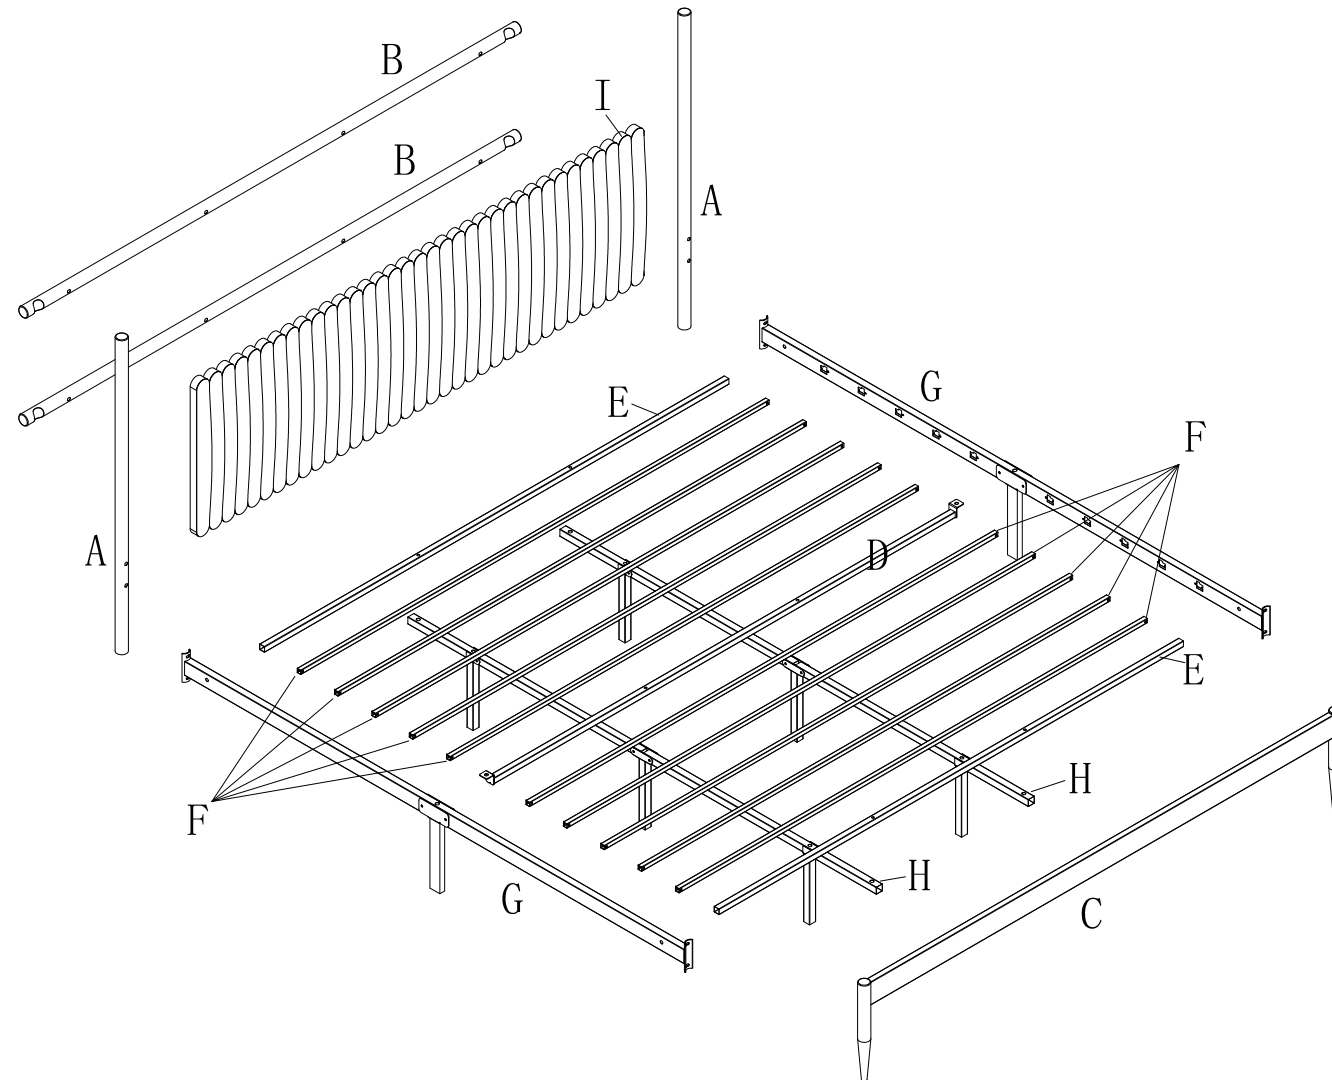

ASSEMBLY INSTRUCTION

NOTES:

- The item is only intended to be used indoors. The product must be assembled and used in accordance with the provisions of the manual.
- It is recommended that assembly is undertaken by about 2 adults. Please read assembly instructions before assembly and strictly adhere to each step outlined. Estimated assembly time is 30 minutes.

WARNING:

- **WARNING FOR YOUNG CHILDREN** - This product contains small components, please ensure that they are kept away from small children while assembling.

1 PARTS LIST

Minimum two
person assembly

2

PARTS LIST

A	B	C	D			E		F		
 2pcs	 2pcs	 1pc	 1pc			 2pcs		 10pcs		
G	H		I	a	b	c	d	e	f	Spare parts
 2pcs	 2pcs		 1pc	 M8*20 8pcs	 M8*45 16pcs	 M5 1pc	 M8*55 8pcs	 M8*70 4pcs	 20pcs	 4pcs

3

NOTE: PLEASE DO NOT TIGHTEN THE BOLTS UNTIL ALL FIXED

4

3

BEWARE OF CLAMP HAND

4

Before assembling the mattress tube, please check whether the plastic clip is fastened on the bed beam, as shown in the picture, please fasten it by hand.

5

5

6