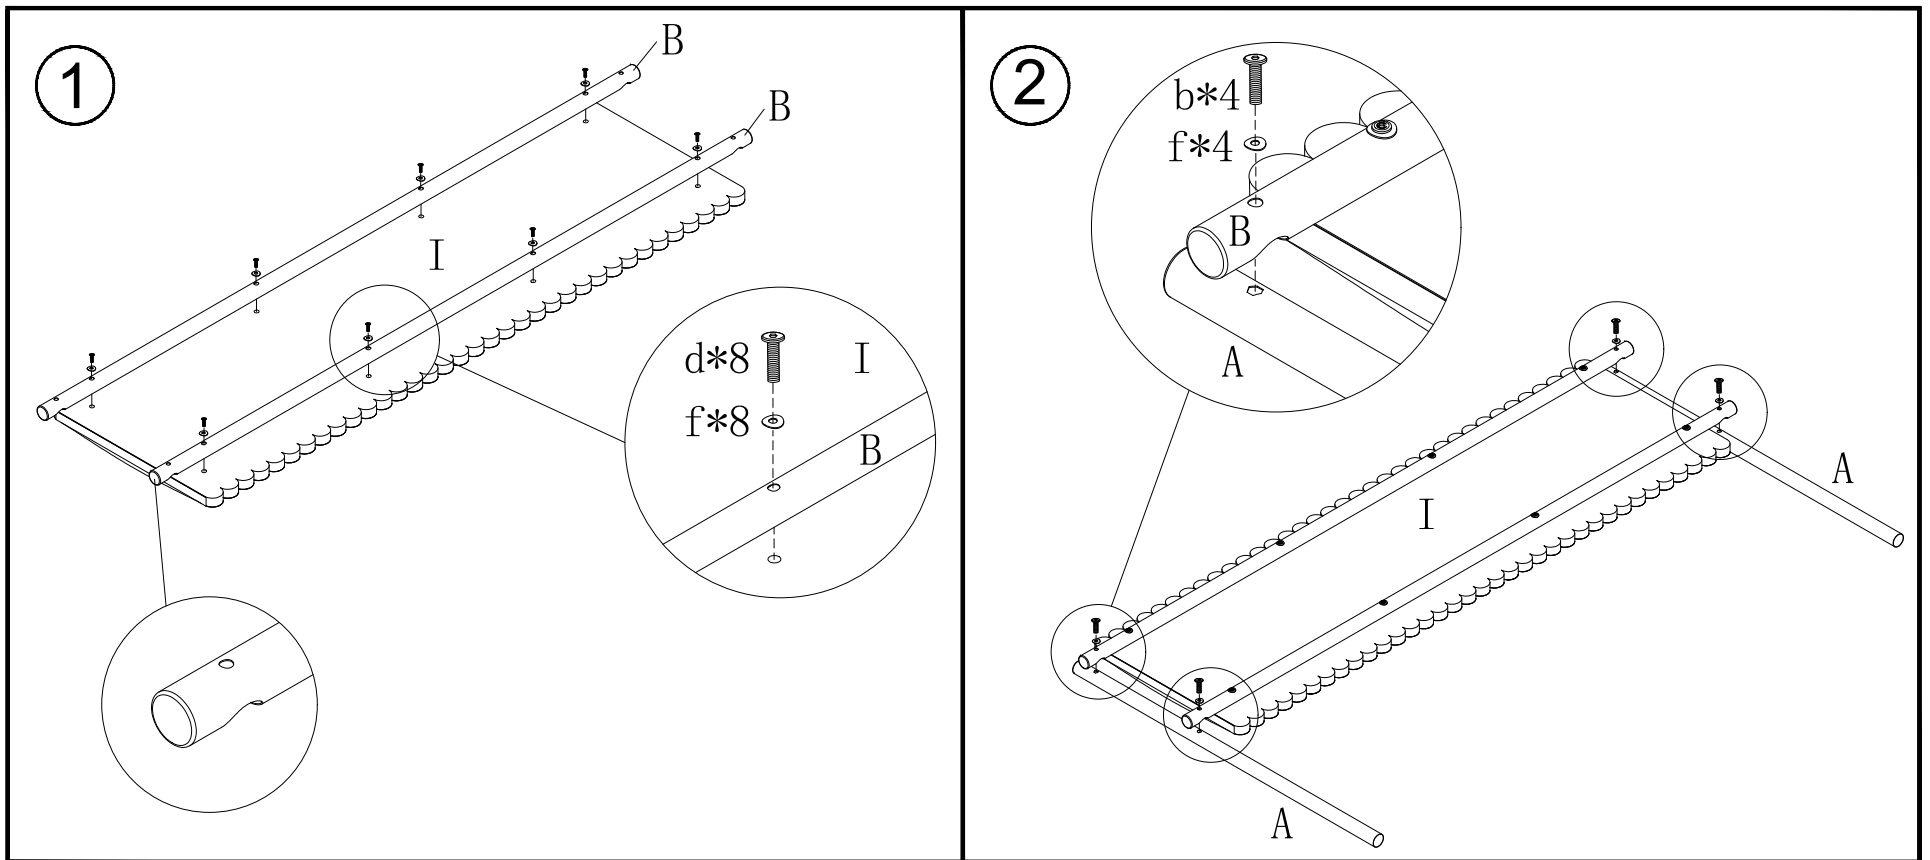

ASSEMBLY INSTRUCTION

NOTES:

- The item is only intended to be used indoors. The product must be assembled and used in accordance with the provisions of the manual.
- It is recommended that assembly is undertaken by about 2 adults. Please read assembly instructions before assembly and strictly adhere to each step outlined. Estimated assembly time is 30 minutes.

WARNING:

- **WARNING FOR YOUNG CHILDREN** - This product contains small components, please ensure that they are kept away from small children while assembling.

1 PARTS LIST

Minimum two
person assembly

2

PARTS LIST

A	B	C	D			E		F		
 2pcs	 2pcs	 1pc	 1pc			 2pcs		 10pcs		
G	H		I	a	b	c	d	e	f	Spare parts
 2pcs	 2pcs		 1pc	 M8*20 8pcs	 M8*45 16pcs	 M5 1pc	 M8*55 8pcs	 M8*70 4pcs	 20pcs	 4pcs

3

NOTE: PLEASE DO NOT TIGHTEN THE BOLTS UNTIL ALL FIXED

4

3

BEWARE OF CLAMP HAND

4

Before assembling the mattress tube, please check whether the plastic clip is fastened on the bed beam, as shown in the picture, please fasten it by hand.

5

5

6