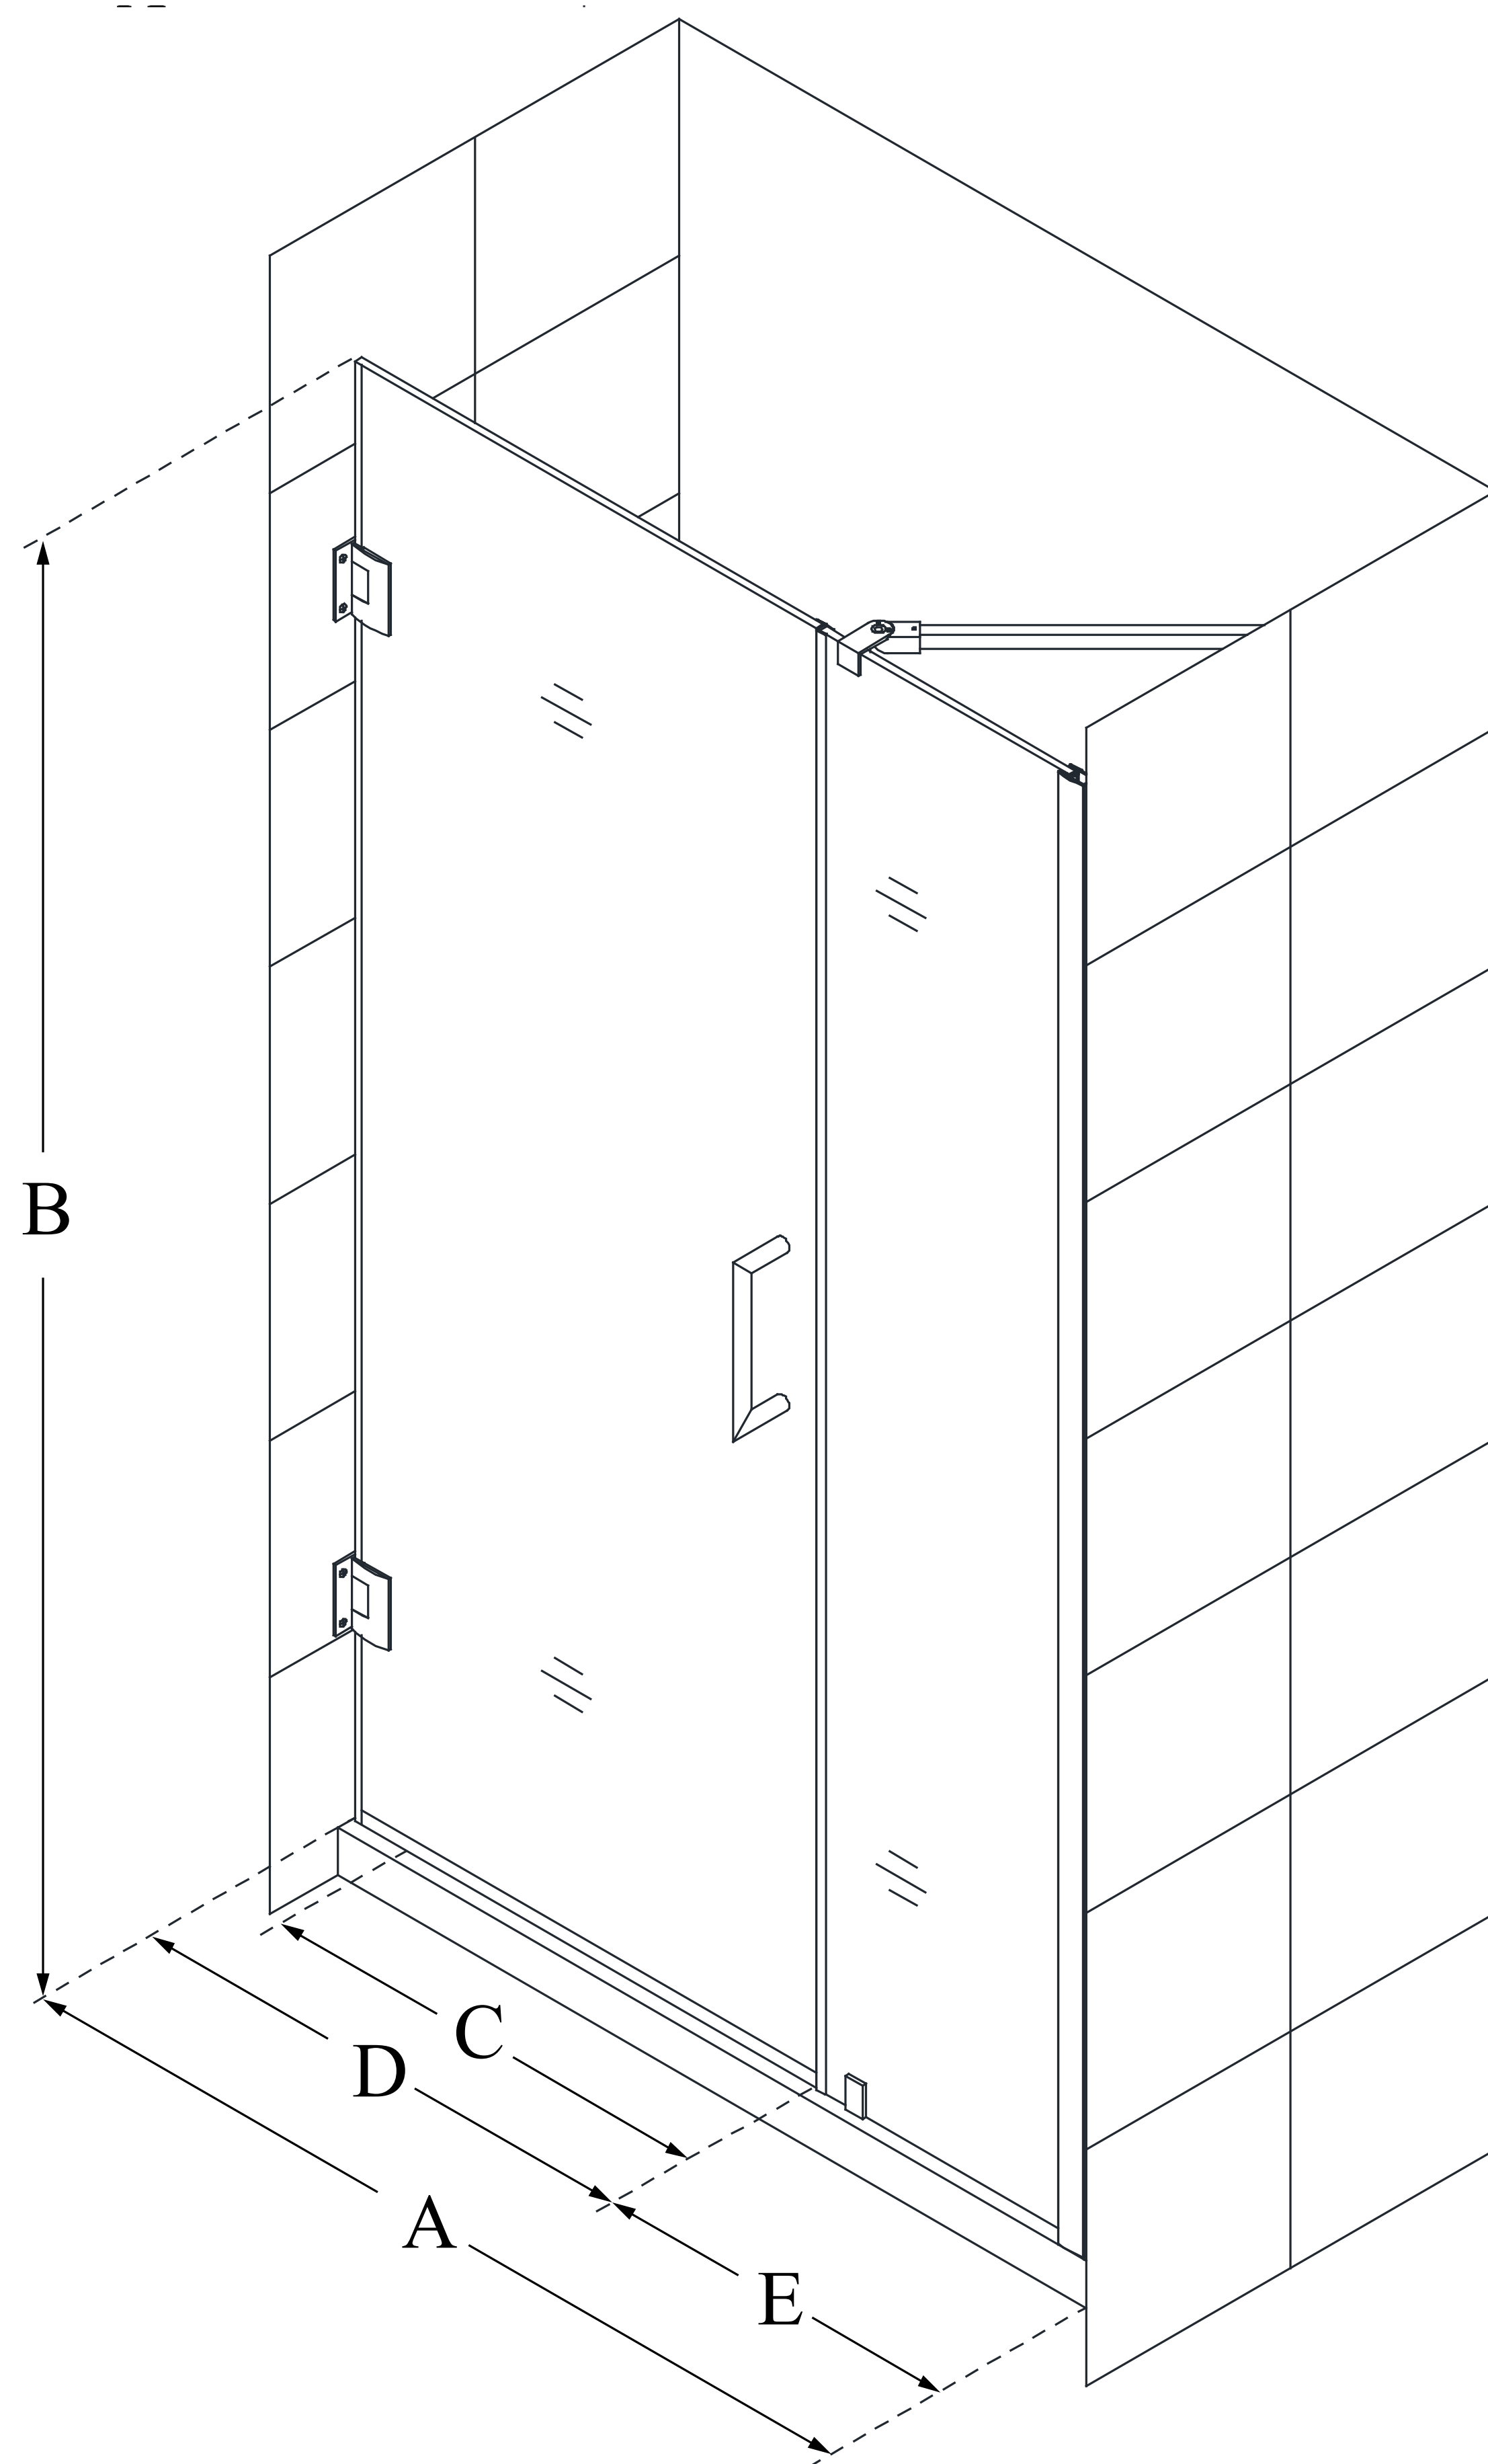

## UNIDOOR

DreamLine Unidoor 36-37" W x 72"  
H Frameless Hinged Shower Door  
with Support Arm, Clear Glass

**SWING DOOR**

### CONFIGURATION DIMENSIONS:

**A: 36 - 37"**

MODEL WIDTH

**B: 72"**

MODEL HEIGHT

**C: 23"**

ACCESS WIDTH

**D: 24"**

DOOR WIDTH

**E: 12"**

INLINE PANEL WIDTH

DreamLine reserves the right to update or modify the hardware or materials pictured without prior notice for the purpose of product improvement and customer satisfaction.