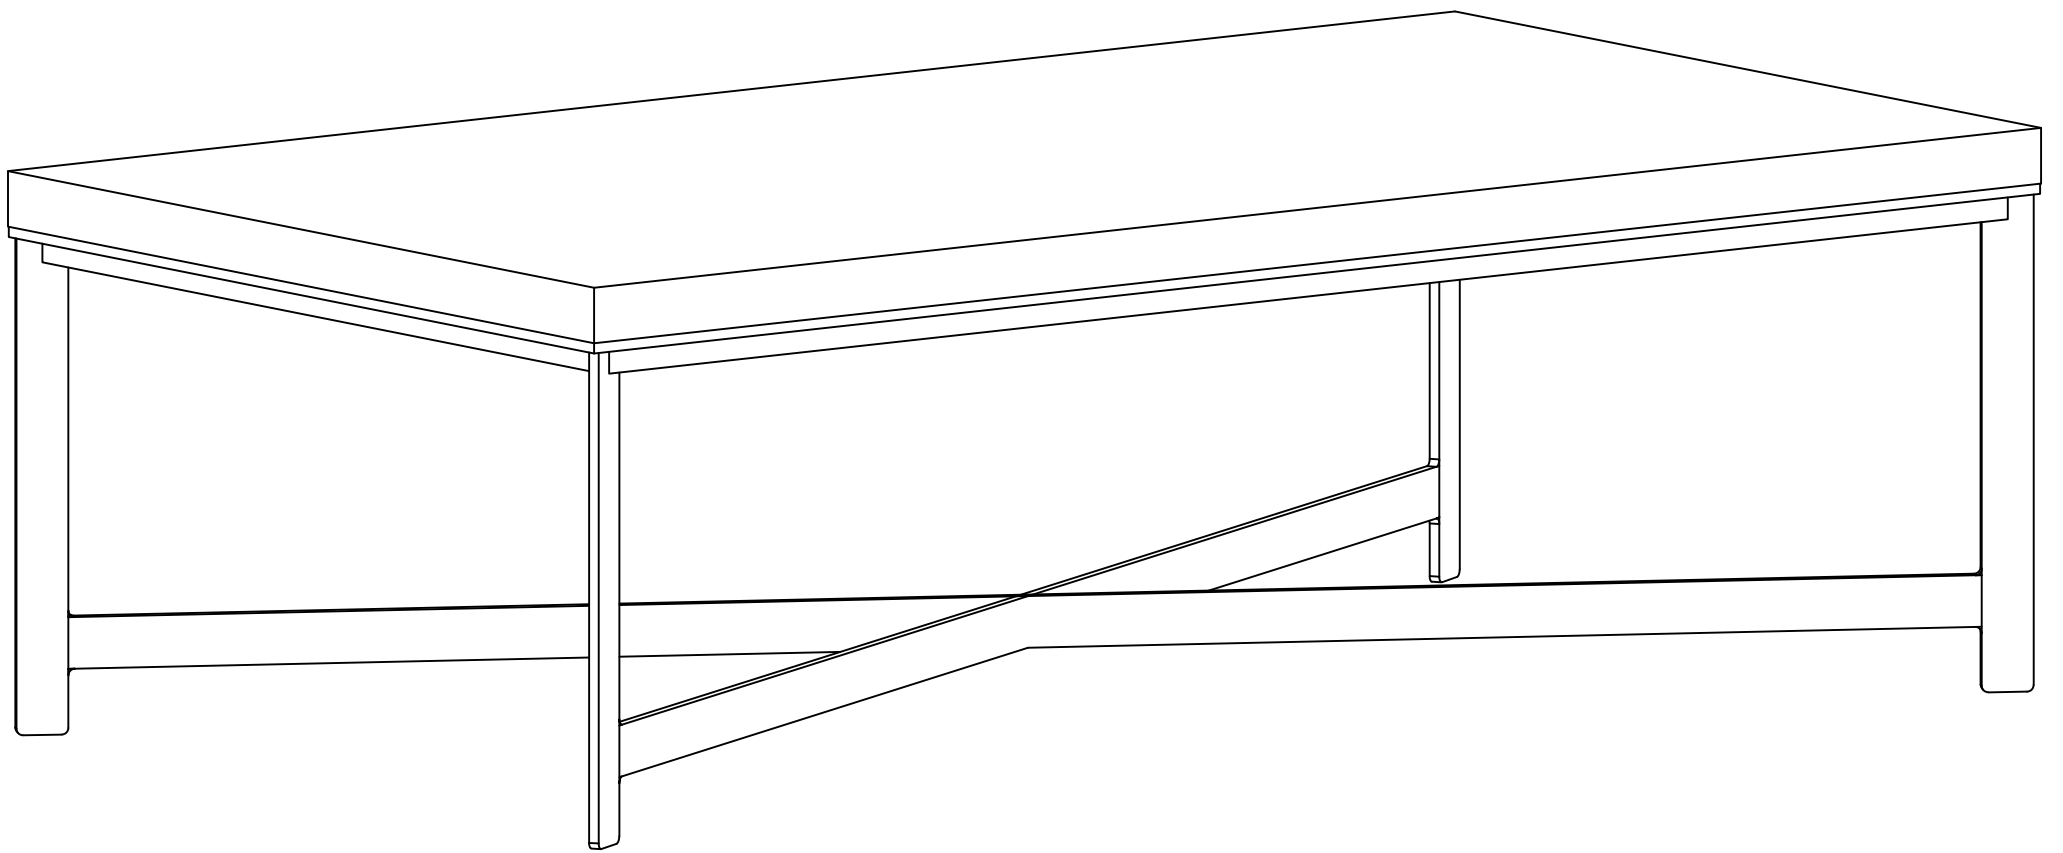

FURNISHING STYLE

Assembly Instruction
Product Description: Iron Coffee Table

Hardware/Component List :

No.	Hardware/Component List	Quantity.
1	 Iron Base	1
2	 Marble Top	1

Assembly Instruction
Product Description: Iron Coffee Table