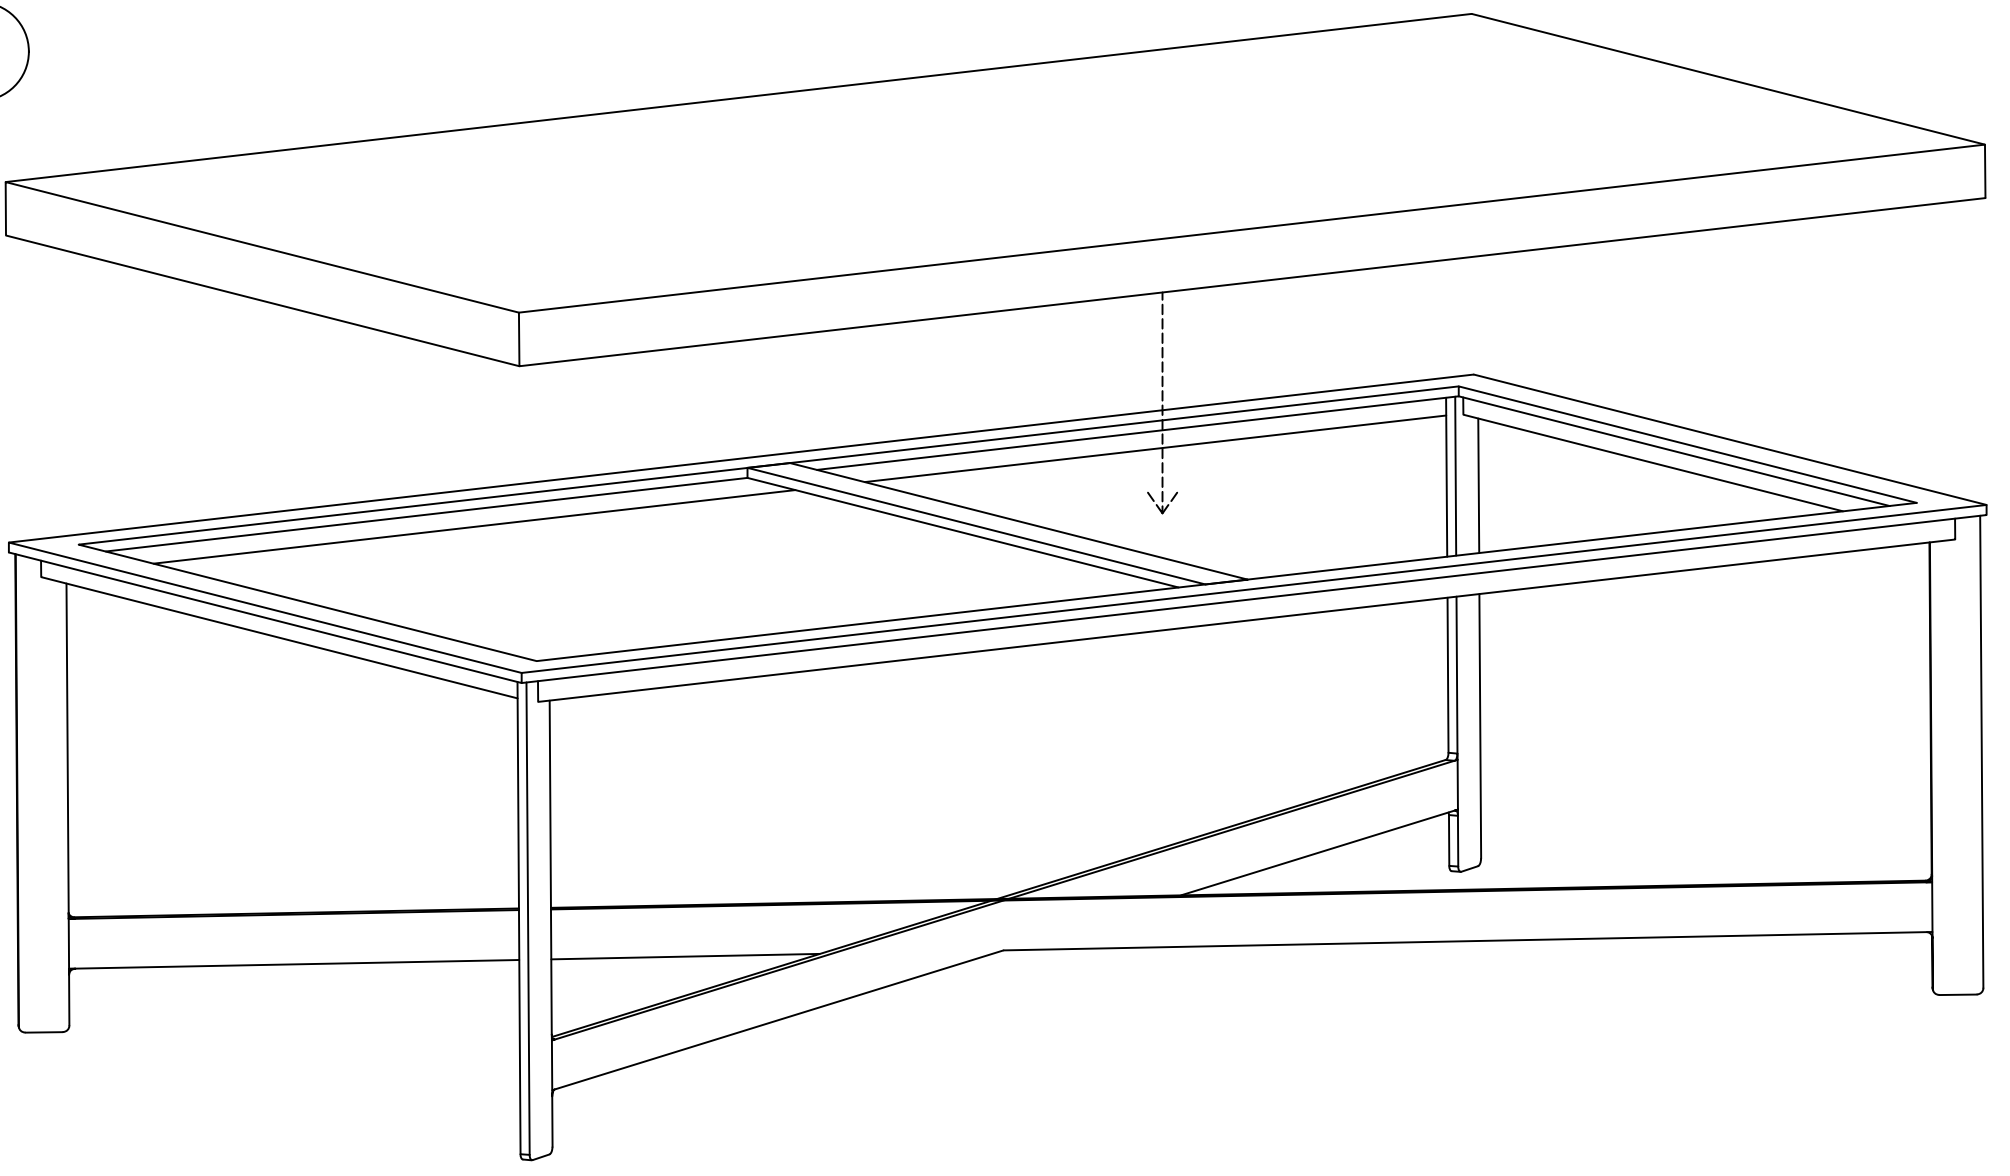

Assembly Instruction
Product Description: Iron Coffee Table

1

2