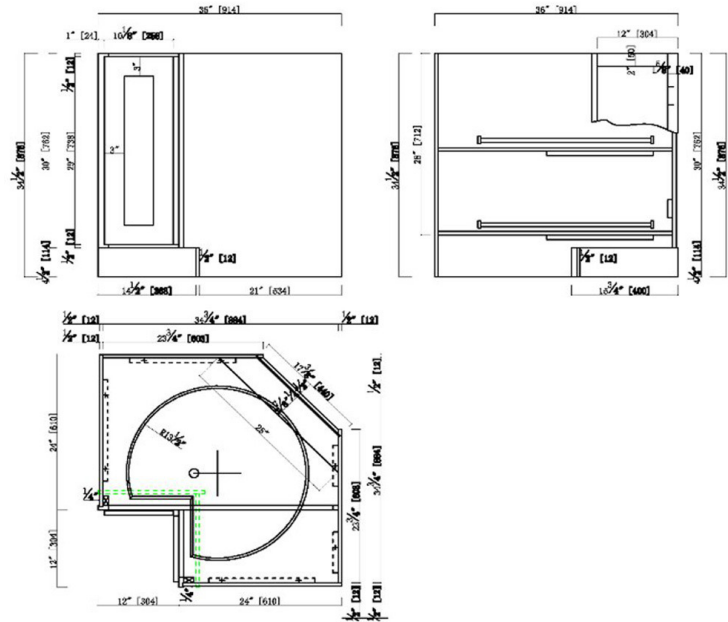

ASSEMBLED KITCHEN CABINETS

Lazy Susan Kitchen Cabinet 36x34.5x24 White

SPECIFICATIONS

MATERIAL CONSTRUCTION:	Wood
WOOD SPECIES:	Maple
ASSEMBLED DIMENSIONS:	34.5" H x 36" L x 24" D
ASSEMBLED WEIGHT:	118 lbs.
KITCHEN CABINET TYPE:	Lazy Susan
MOUNTING TYPE:	Floor Mount
CONSTRUCTION TYPE:	Face Frame
HINGE STYLE:	Soft Close
DOOR STYLE:	1 HDF shaker door, reversible
NUMBER OF DRAWERS:	0
DRAWER DIMENSIONS 1:	N/A
DRAWER DIMENSIONS 2:	N/A
DRAWER DIMENSIONS 3:	N/A
DWR BOX MATERIAL:	N/A
DWR CONSTRUCTION:	N/A
DWR GLIDE:	
FAKE DWR QTY:	0
FAKE DWR LOCATION:	N/A

NUMBER OF SHELVES:	1
SHELF STYLE:	Turntable
ADJUSTIBLE SHELVES:	No
SHELF ADJUSTIBILITY INCREMENTS:	N/A
SHELF DIMENSIONS:	34.5" W x 34.5" D
SHELF THICKNESS:	0.75"
SHELF MATERIAL:	Plywood
FACE FRAME MATERIAL:	Solid Maple
SIDES MATERIAL:	Plywood
BOTTOM MATERIAL:	Plywood
BACK PANEL MATERIAL:	Plywood
BACK BRACE MATERIAL:	Wood
TOE KICK INSET WIDTH:	3