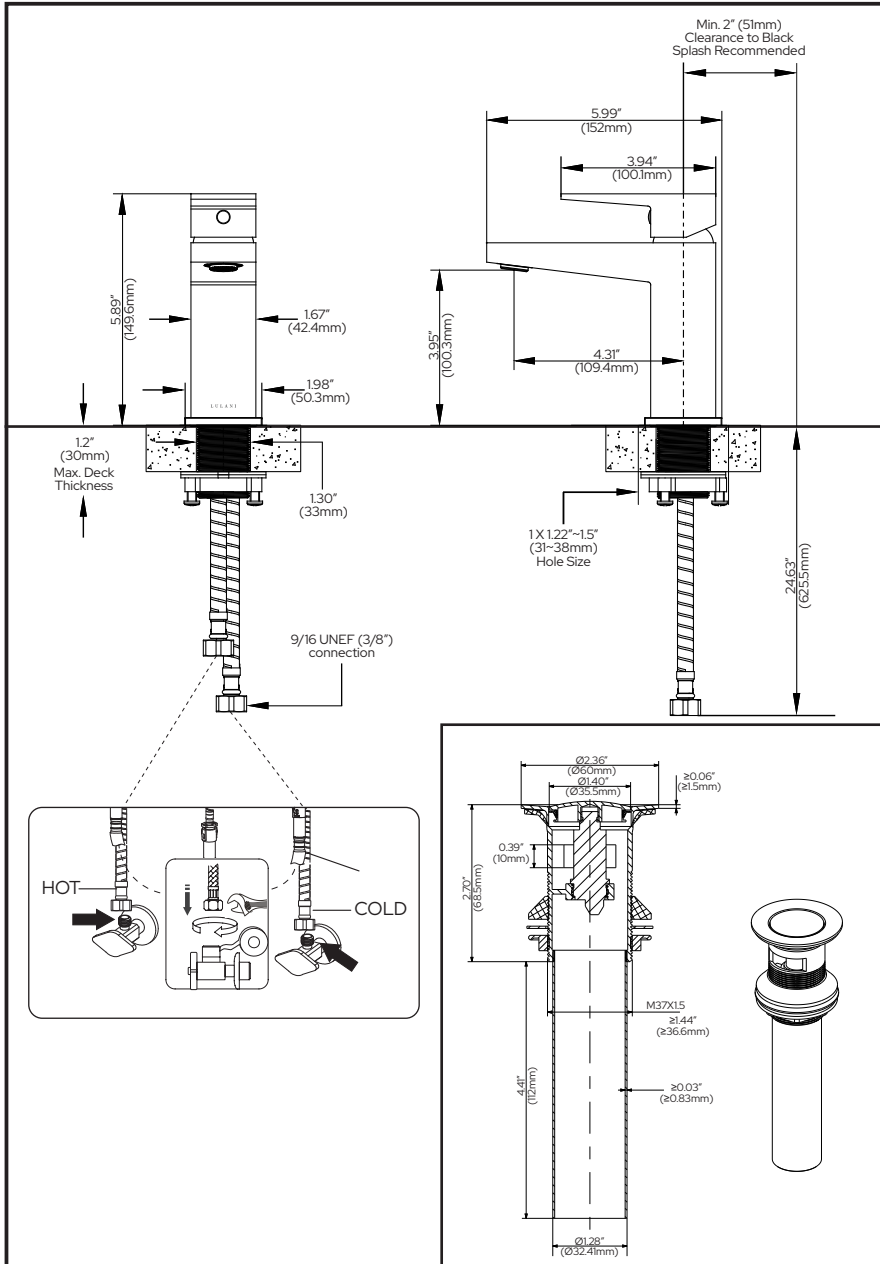

▲ Designate proper finish suffix

Lulani reserves the right (1) to make changes in specifications and materials, and (2) to change or discontinue models, both without notice or obligation. Dimensions are for reference only. See current full-line price book or www.lulani.com for finish options and product availability.