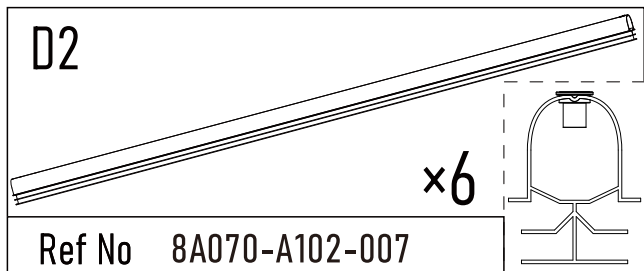

Assembly Instructions

Part List