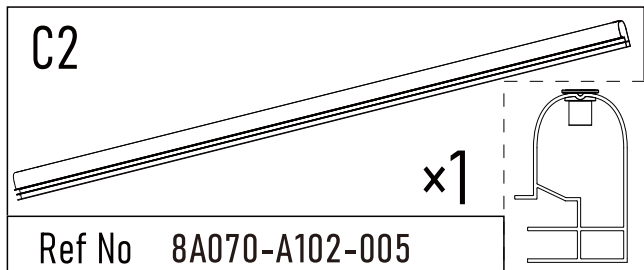

Assembly Instructions

Part List