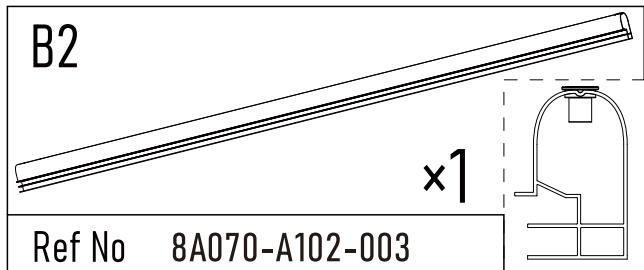

Assembly Instructions

Part List