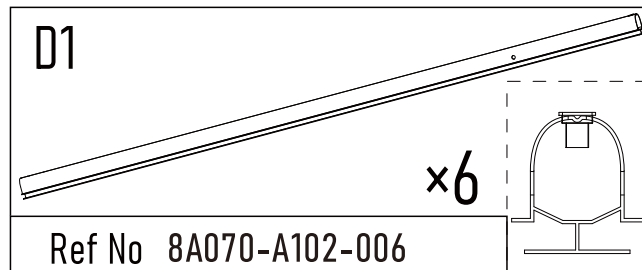

Assembly Instructions

Part List