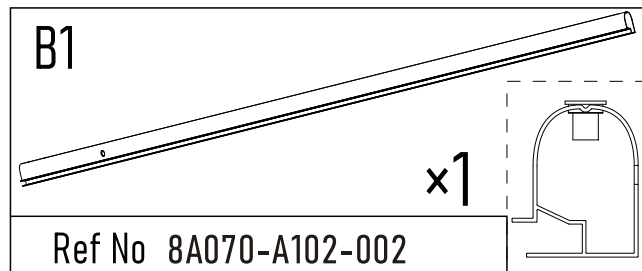

Assembly Instructions

Part List