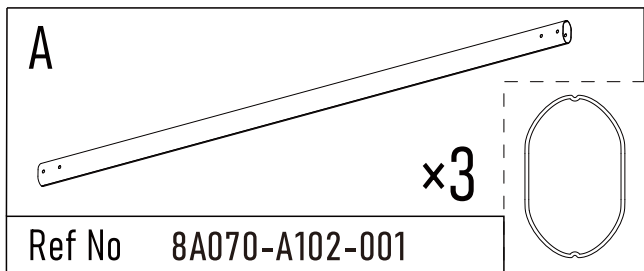

Assembly Instructions

Part List