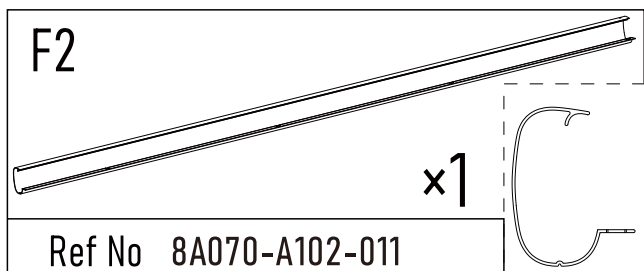

Assembly Instructions

Part List