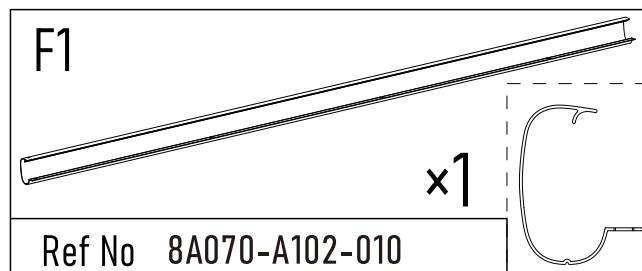

Assembly Instructions

Part List