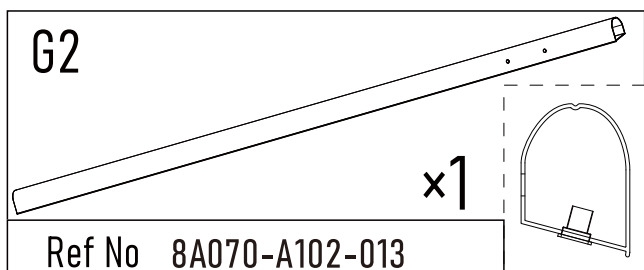

Assembly Instructions

Part List