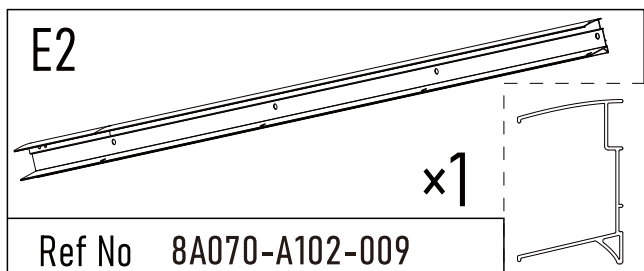

Assembly Instructions

Part List