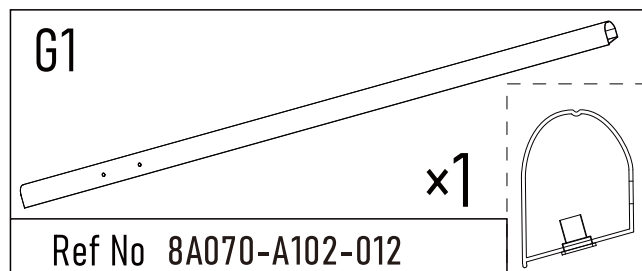

Assembly Instructions

Part List