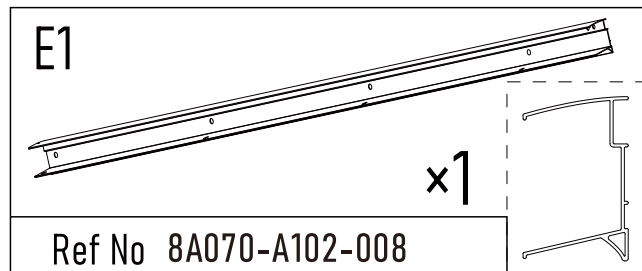

Assembly Instructions

Part List