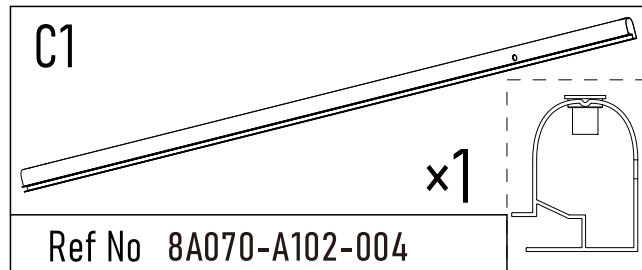

Assembly Instructions

Part List