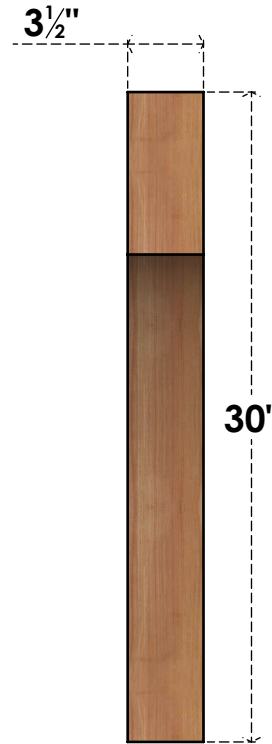

BRC04X22X30WTLOOSWR

3 1/2"W X 22"D X 30"H WESTLAKE SMOOTH BRACE, WESTERN RED CEDAR

SIDE

FRONT

EKENA MILLWORK
 2300 WEST MAIN ST.
 CLARKSVILLE, TX 75426
 TOLL FREE: 866-607-0453
 WWW.EKENAMILLWORK.COM

NOTES

1. INSTALLATION TO BE COMPLETED IN ACCORDANCE WITH MANUFACTURER'S SPECIFICATIONS.
2. DRAWING MAY NOT BE TO SCALE
3. THIS DRAWING IS INTENDED FOR DESIGN AND PLANNING PURPOSES ONLY.
4. ALL INFORMATION CONTAINED HEREIN WAS CURRENT AT THE TIME OF DEVELOPMENT BUT MUST BE REVIEWED AND APPROVED BY THE PRODUCT MANUFACTURER TO BE CONSIDERED ACCURATE.
5. PRODUCTS ARE NOT KILN DRIED. THIS ITEM IS UNIQUE AND WILL CONTAIN THE NATURAL VARIATIONS THAT THE WOOD SPECIES OFFERS. THIS MAY RESULT IN VARIATIONS UP TO 1/4"