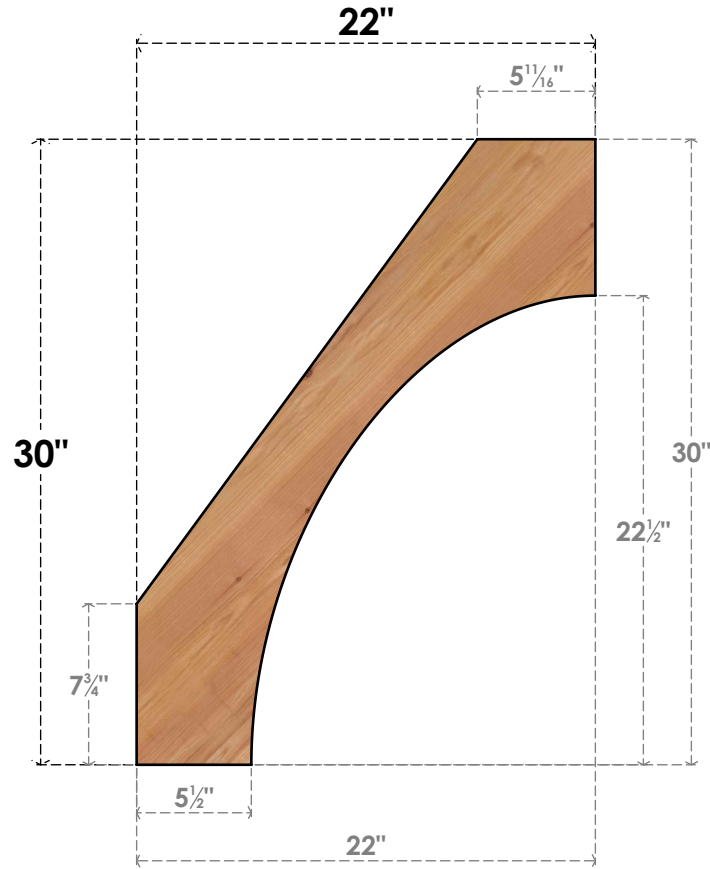

BRC04X22X30WTLOOSWR

3 1/2"W X 22"D X 30"H WESTLAKE SMOOTH BRACE, WESTERN RED CEDAR

SIDE

FRONT

EKENA MILLWORK
 2300 WEST MAIN ST.
 CLARKSVILLE, TX 75426
 TOLL FREE: 866-607-0453
 WWW.EKENAMILLWORK.COM

NOTES