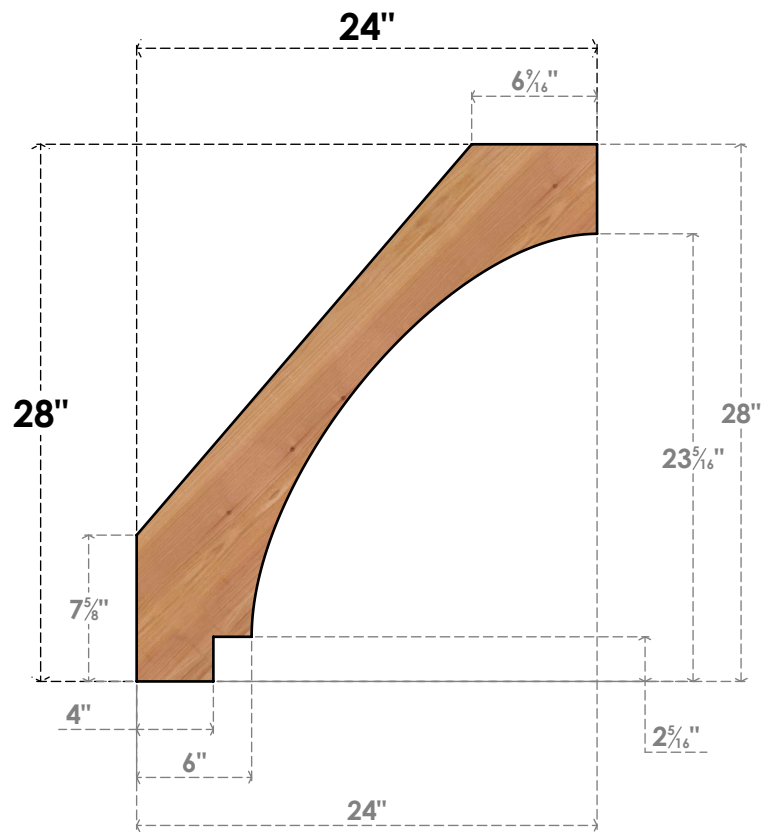

# BRC04X24X28IMP00SWR

3 1/2"W X 24"D X 28"H IMPERIAL SMOOTH BRACE, WESTERN RED CEDAR

**SIDE**

**FRONT**

EKENA MILLWORK  
 2300 WEST MAIN ST.  
 CLARKSVILLE, TX 75426  
 TOLL FREE: 866-607-0453  
 WWW.EKENAMILLWORK.COM

**NOTES**

1. INSTALLATION TO BE COMPLETED IN ACCORDANCE WITH MANUFACTURER'S SPECIFICATIONS.
2. DRAWING MAY NOT BE TO SCALE
3. THIS DRAWING IS INTENDED FOR DESIGN AND PLANNING PURPOSES ONLY.
4. ALL INFORMATION CONTAINED HEREIN WAS CURRENT AT THE TIME OF DEVELOPMENT BUT MUST BE REVIEWED AND APPROVED BY THE PRODUCT MANUFACTURER TO BE CONSIDERED ACCURATE.
5. PRODUCTS ARE NOT KILN DRIED. THIS ITEM IS UNIQUE AND WILL CONTAIN THE NATURAL VARIATIONS THAT THE WOOD SPECIES OFFERS. THIS MAY RESULT IN VARIATIONS UP TO 1/4"