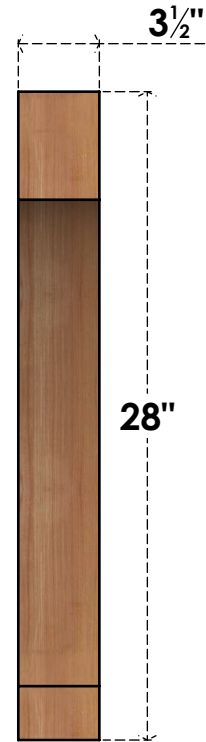

# BRC04X24X28IMP00SWR

3 1/2"W X 24"D X 28"H IMPERIAL SMOOTH BRACE, WESTERN RED CEDAR

**SIDE**

**FRONT**

EKENA MILLWORK  
 2300 WEST MAIN ST.  
 CLARKSVILLE, TX 75426  
 TOLL FREE: 866-607-0453  
 WWW.EKENAMILLWORK.COM

**NOTES**

1. INSTALLATION TO BE COMPLETED IN ACCORDANCE WITH MANUFACTURER'S SPECIFICATIONS.
2. DRAWING MAY NOT BE TO SCALE
3. THIS DRAWING IS INTENDED FOR DESIGN AND PLANNING PURPOSES ONLY.
4. ALL INFORMATION CONTAINED HEREIN WAS CURRENT AT THE TIME OF DEVELOPMENT BUT MUST BE REVIEWED AND APPROVED BY THE PRODUCT MANUFACTURER TO BE CONSIDERED ACCURATE.
5. PRODUCTS ARE NOT KILN DRIED. THIS ITEM IS UNIQUE AND WILL CONTAIN THE NATURAL VARIATIONS THAT THE WOOD SPECIES OFFERS. THIS MAY RESULT IN VARIATIONS UP TO 1/4"