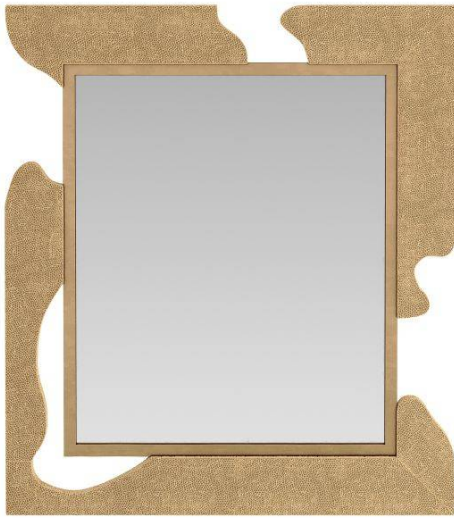

ZAYDEN MIRROR

WMI27
Antique Brass, Iron
H: 43 IN
W: 37.5 IN
D: 1.5 IN

An abstract work of art, the free-flowing frame of Zayden is finished in antique brass. Reminiscent of a puzzle piece, this textural style is left intentionally asymmetrical to enchant the eye. Security cleat hardware allows vertical or horizontal placement. Finish will vary.