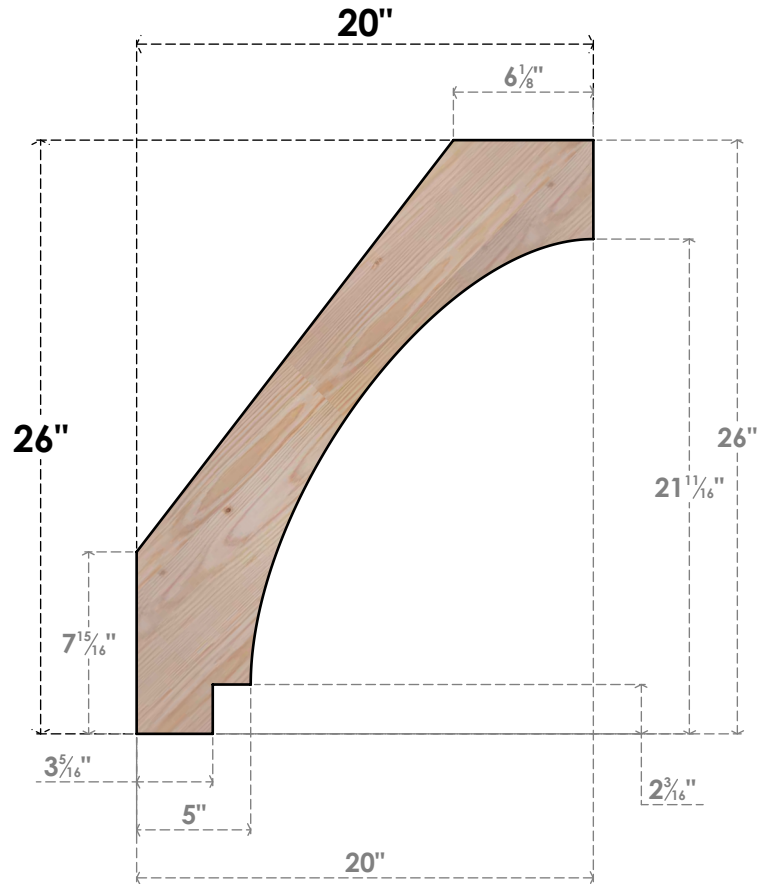

BRC04X20X26IMP00SDF

3 1/2"W X 20"D X 26"H IMPERIAL SMOOTH BRACE, DOUGLAS FIR

SIDE

FRONT

EKENA MILLWORK
 2300 WEST MAIN ST.
 CLARKSVILLE, TX 75426
 TOLL FREE: 866-607-0453
 WWW.EKENAMILLWORK.COM

NOTES

1. INSTALLATION TO BE COMPLETED IN ACCORDANCE WITH MANUFACTURER'S SPECIFICATIONS.
2. DRAWING MAY NOT BE TO SCALE
3. THIS DRAWING IS INTENDED FOR DESIGN AND PLANNING PURPOSES ONLY.
4. ALL INFORMATION CONTAINED HEREIN WAS CURRENT AT THE TIME OF DEVELOPMENT BUT MUST BE REVIEWED AND APPROVED BY THE PRODUCT MANUFACTURER TO BE CONSIDERED ACCURATE.
5. PRODUCTS ARE NOT KILN DRIED. THIS ITEM IS UNIQUE AND WILL CONTAIN THE NATURAL VARIATIONS THAT THE WOOD SPECIES OFFERS. THIS MAY RESULT IN VARIATIONS UP TO 1/4"