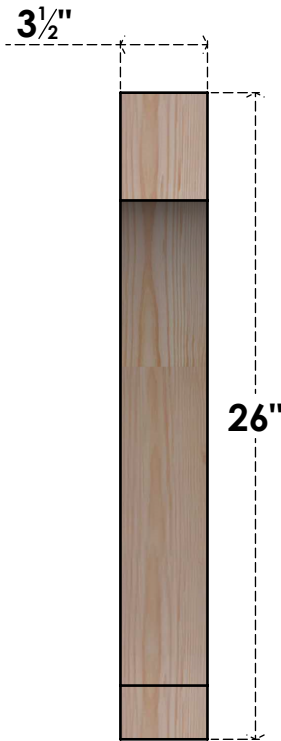

BRC04X20X26IMP00SDF

3 1/2"W X 20"D X 26"H IMPERIAL SMOOTH BRACE, DOUGLAS FIR

SIDE

FRONT

EKENA MILLWORK
 2300 WEST MAIN ST.
 CLARKSVILLE, TX 75426
 TOLL FREE: 866-607-0453
 WWW.EKENAMILLWORK.COM

NOTES

1. INSTALLATION TO BE COMPLETED IN ACCORDANCE WITH MANUFACTURER'S SPECIFICATIONS.
2. DRAWING MAY NOT BE TO SCALE
3. THIS DRAWING IS INTENDED FOR DESIGN AND PLANNING PURPOSES ONLY.
4. ALL INFORMATION CONTAINED HEREIN WAS CURRENT AT THE TIME OF DEVELOPMENT BUT MUST BE REVIEWED AND APPROVED BY THE PRODUCT MANUFACTURER TO BE CONSIDERED ACCURATE.
5. PRODUCTS ARE NOT KILN DRIED. THIS ITEM IS UNIQUE AND WILL CONTAIN THE NATURAL VARIATIONS THAT THE WOOD SPECIES OFFERS. THIS MAY RESULT IN VARIATIONS UP TO 1/4"