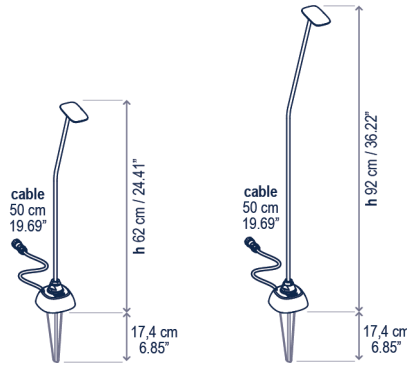

Birdie B/60SC - B/90SC

Design / Diseño:
Jorge Herrera / 2024

Typology: Bollard
Tipología: Baliza

Environment: Outdoor
Ambiente: Exterior

B/60SC

B/90SC

Spike included / Estoque incluido

Technical description / Descripción técnica: