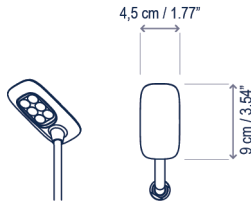

Birdie B/60SC - B/90SC

Design / Diseño:
Jorge Herrera / 2024

Typology: Bollard
Tipología: Baliza

Environment: Outdoor
Ambiente: Exterior

B/60SC

B/90SC

Spike included / Estoque incluido

Technical description / Descripción técnica: