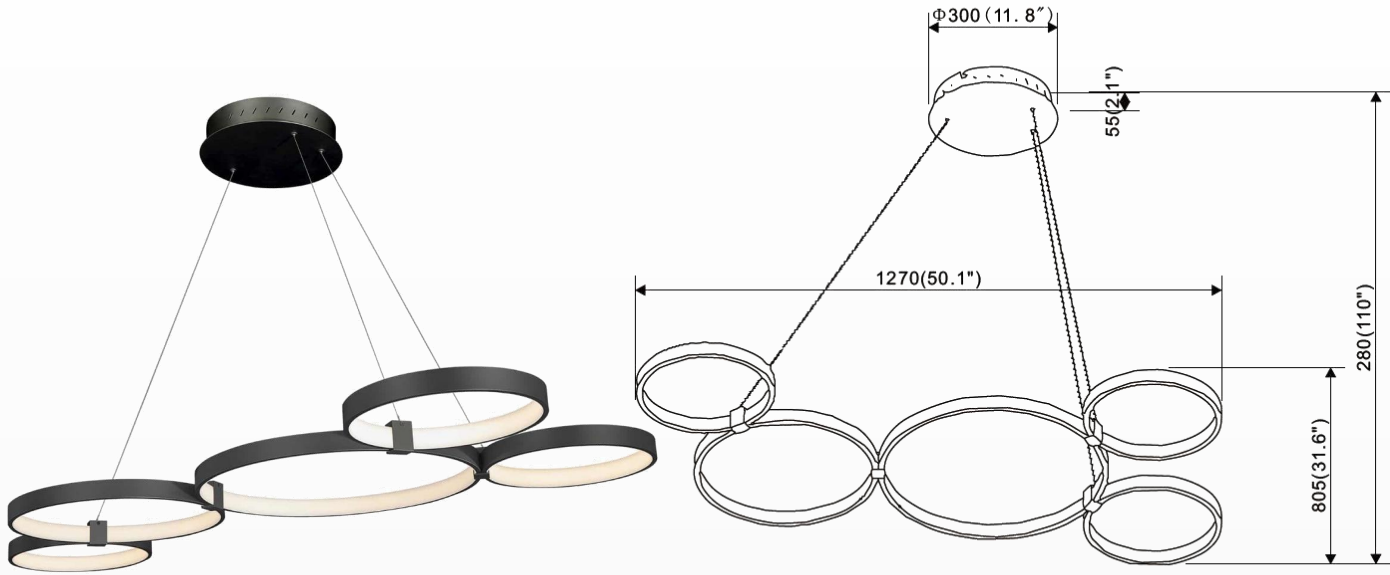

## SPECIFICATION

- Dimension: 50.1"×31.6"×110"
- Wattage: 92W
- Voltage: 120V
- Temp: 3000K
- Lumens: 3677LM
- Dimmable: ELV , DIMMING 5%-100%
- CRI: > 80
- Material : Iron+Aluminum+Acrylic
- Lifespan : 50000hs
- Warranty: 3 years
- Operation temperature : -20°C-40°C

## WHAT'S IN THE BOX:

mounting bracket; plastic anchors;  
anchor screws; outlet screws;  
wire connectors, ground screw,  
canopy screw, gloves