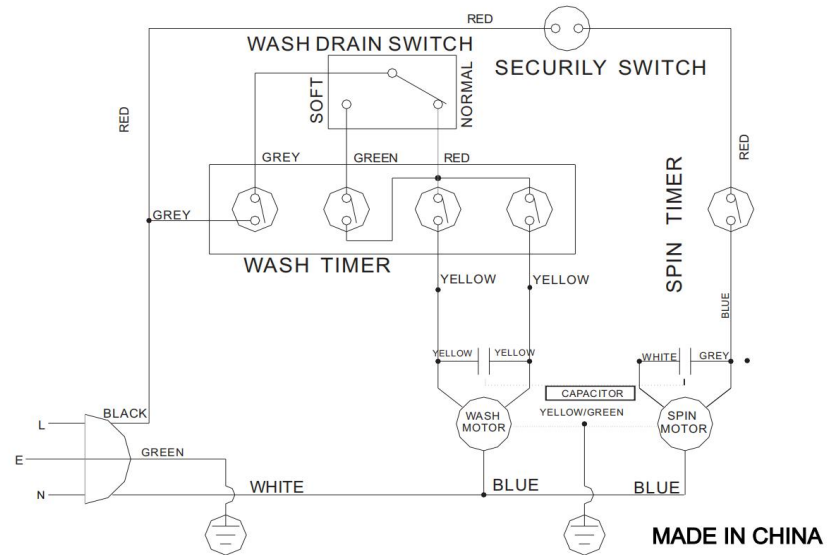

WASHING MACHINE

ITEM NO: H01GN006

| | |
|-------------------------------|-------|
| RATED VOLTAGE | 110V~ |
| RATED FREQUENCY | 60Hz |
| RATED INPUT POWER FOR WASHING | 280W |
| RATED INPUT POWER FOR SPIN | 160W |
| RATED CAPACITY FOR WASHING | 3.5Kg |
| RATED CAPACITY FOR SPIN | 2.8Kg |
| WATER PESISTANT DEGREE | IPX4 |
| CLASS I | |

WASHING MACHINE

ITEM NO: H01BL005

| | |
|-------------------------------|-------|
| RATED VOLTAGE | 110V~ |
| RATED FREQUENCY | 60Hz |
| RATED INPUT POWER FOR WASHING | 280W |
| RATED INPUT POWER FOR SPIN | 160W |
| RATED CAPACITY FOR WASHING | 3.5Kg |
| RATED CAPACITY FOR SPIN | 2.8Kg |
| WATER PESISTANT DEGREE | IPX4 |
| CLASS I | |

宽度做到140MM，高度按比例