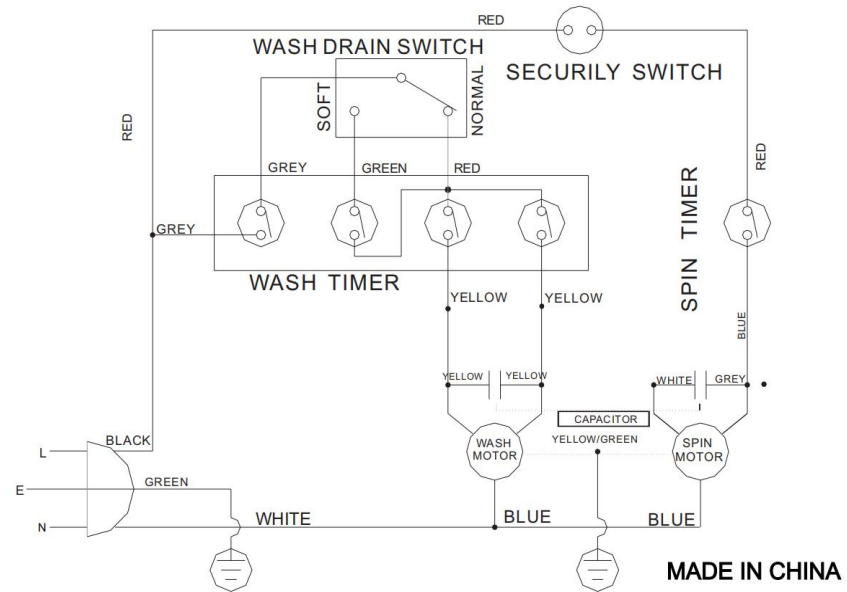

WASHING MACHINE

ITEM NO: H01GN006

| | |
|-------------------------------|-------|
| RATED VOLTAGE | 110V~ |
| RATED FREQUENCY | 60Hz |
| RATED INPUT POWER FOR WASHING | 280W |
| RATED INPUT POWER FOR SPIN | 160W |
| RATED CAPACITY FOR WASHING | 3.5Kg |
| RATED CAPACITY FOR SPIN | 2.8Kg |
| WATER PESISTANT DEGREE | IPX4 |
| CLASS I | |

WASHING MACHINE

ITEM NO: H01BL005

| | |
|-------------------------------|-------|
| RATED VOLTAGE | 110V~ |
| RATED FREQUENCY | 60Hz |
| RATED INPUT POWER FOR WASHING | 280W |
| RATED INPUT POWER FOR SPIN | 160W |
| RATED CAPACITY FOR WASHING | 3.5Kg |
| RATED CAPACITY FOR SPIN | 2.8Kg |
| WATER PESISTANT DEGREE | IPX4 |
| CLASS I | |

宽度做到140MM，高度按比例