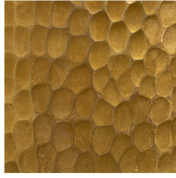

Alquimia: Pipa Chica

info@wakanine.com || 512-284-9672
Specifications subject to change without notice

FINISHES:

Gold (GOL)

Brown (CAF)

Charcoal (CHA)

SPECIFICATIONS:

Height: 12.2 inches (310mm)

Width: 5.9 inches (150mm)

Diameter: 5.9 inches (150mm)

Weight: 3.9 lbs (1.8 kg)

Cord Length: 10' (3.05m)

MATERIALS:

Hand Raised Copper Shade

10' Cord with E26 Socket (SVT-3; 120v)

Black Pan Canopy (4.9" W x 1" H)