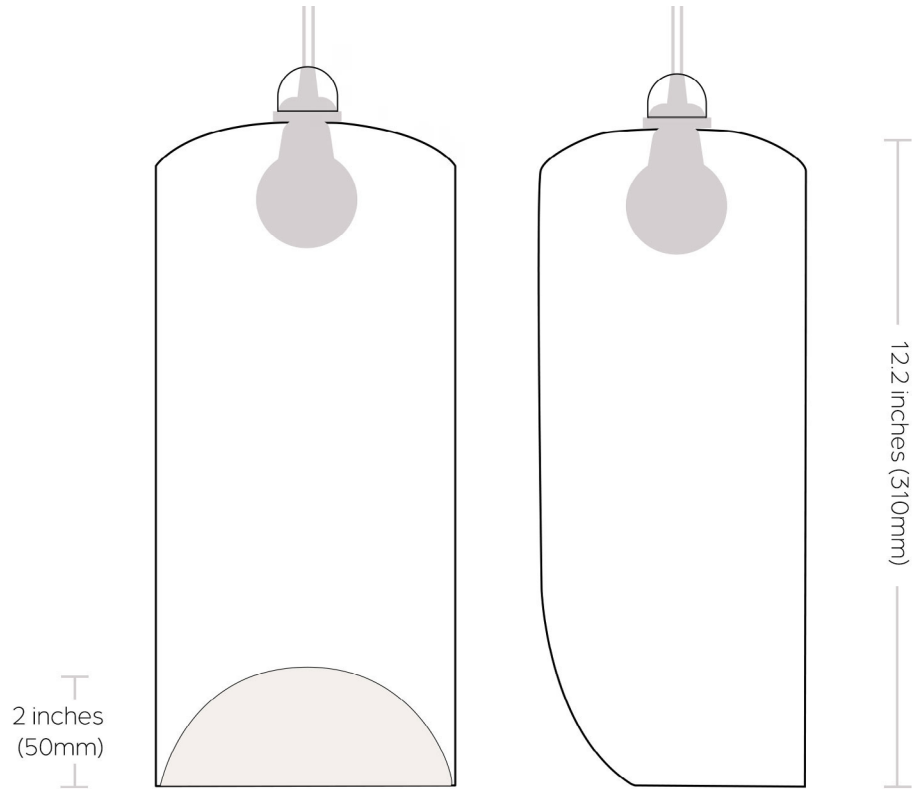

Alquimia: Pipa Chica

info@wakanine.com || 512-284-9672
Specifications subject to change without notice

FINISHES:

Gold (GOL)

Brown (CAF)

Charcoal (CHA)

SPECIFICATIONS:

Height: 12.2 inches (310mm)

Width: 5.9 inches (150mm)

Diameter: 5.9 inches (150mm)

Weight: 3.9 lbs (1.8 kg)

Cord Length: 10' (3.05m)

MATERIALS:

Hand Raised Copper Shade

10' Cord with E26 Socket (SVT-3; 120v)

Black Pan Canopy (4.9" W x 1" H)