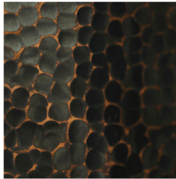

Alquimia: Pipa Chica

info@wakanine.com || 512-284-9672
Specifications subject to change without notice

FINISHES:

Gold (GOL)

Brown (CAF)

Charcoal (CHA)

SPECIFICATIONS:

Height: 12.2 inches (310mm)

Width: 5.9 inches (150mm)

Diameter: 5.9 inches (150mm)

Weight: 3.9 lbs (1.8 kg)

Cord Length: 10' (3.05m)

MATERIALS:

Hand Raised Copper Shade

10' Cord with E26 Socket (SVT-3; 120v)

Black Pan Canopy (4.9" W x 1" H)

Black Socket Cap

Lamping *NOT* supplied

SKU BUILDER

Manufacturer	Range	Model	Size	Finish
L U M	A L Q	P I P	C H I	
Luminosa - LUM	Copper - ALQ	Pipa - PIP	Small - CHI	Gold - GOL Brown - CAF Charcoal - CHA

PROJECT: