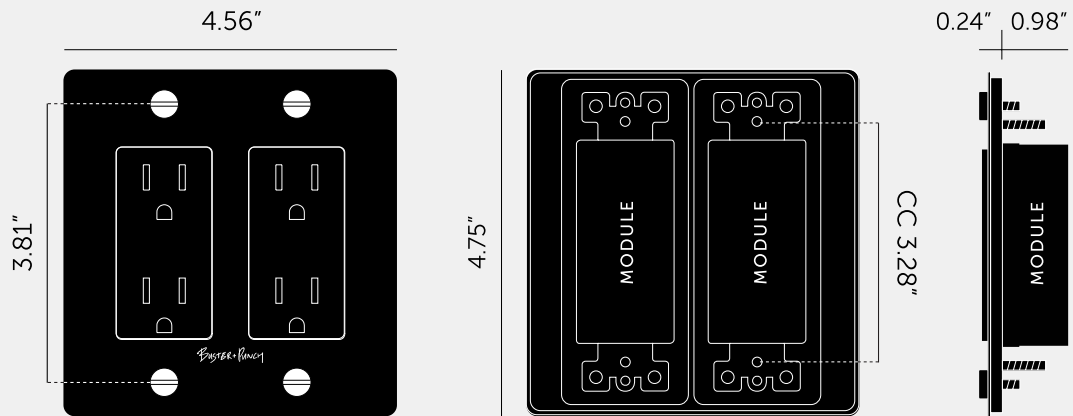

**2G DUPLEX OUTLET
/ CROSS / WITH
LOGO**

ACTION: OUTLET

KNURL: CROSS

RANGE: POWER OUTLETS

Our designer dual power outlet brings a touch of luxury to any room, available in a range of finishes and knurls to match our toggle switches and dimmers for a consistent flow throughout each room. With essential design features including iconic solid metal torx caps, you can find the perfect power outlet for your interiors.

SPECIFICATIONS

Our Metal Electricity range is made from Stainless Steelplates, coated with electrophoretic paint process withBuster + Punch logo printed in clear ink. Module: TR15-DC1 x duplex outlet15A / 125V /5-15R / 60Hz

INCLUDED

1 x 2G Wall Plate
2 x Outlet
2 x Outlet Detail Kits

FINISH & SKU NUMBERS

sku:	finish:	size:
NSK-024361	● black	2G
NSK-054362	● brass	2G
NSK-094363	● smoked bronze	2G
NSK-074364	● steel	2G
NSK-144365	● white	2G