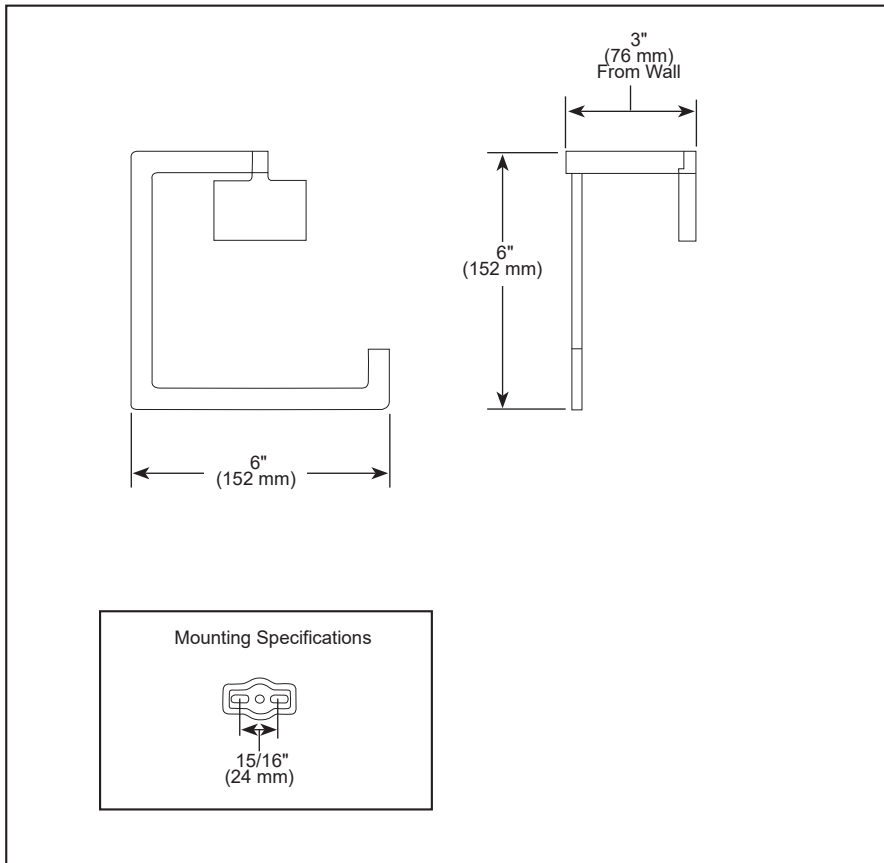

BRIZO®

ACCESSORIES

- Siderna® Bath Collection
- Towel Ring

▲ Designate proper finish suffix

STANDARD SPECIFICATIONS:

- Wood blocking is preferable behind all wall surfaces. If wood blocking is not available, the following fasteners are suggested: Tile/Masonry-Plastic or lead Anchors; Plaster/drywall-Toggle bolts.
- Mounting hardware and mounting instructions included with product.
- Note: Only plastic anchors are included with the mounting hardware.