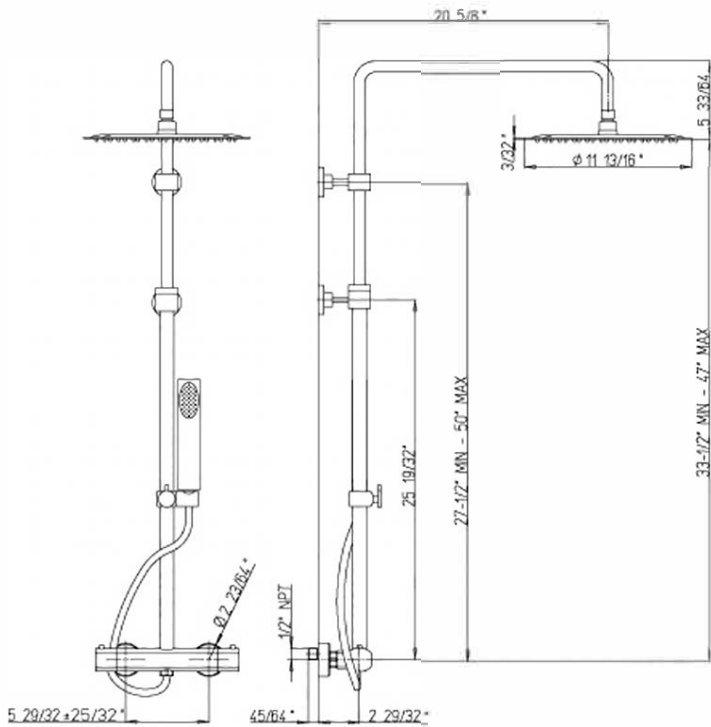

FRONT OF WAL MOUNT
Adjustable shower column with
thermostatic mixer, 38° safety
button, integrated diverter, brass
tube, brass sliding shower holder

Art.	Finish
86CR689	Chrome

86-689

Shower Column,
Contemporary Styling

X

Features

Solid Brass Construction

8" Rain Shower Head

Adjustable Height

Easy To Operate

Very Easy Installation

2.0 GPM