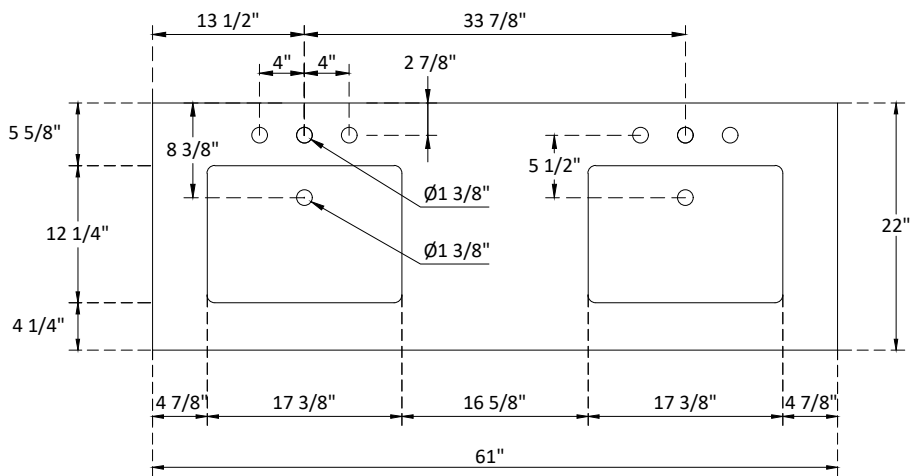

SPECIFICATIONS

Handle:
Overall length : 7"(179mm)
center to center : 6 1/4"(160mm)