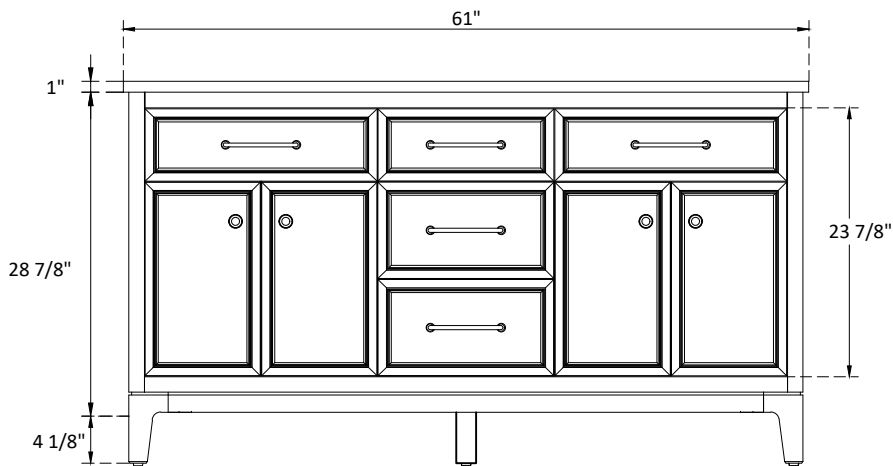

SPECIFICATIONS

Handle:
Overall length : 7"(179mm)
center to center : 6 1/4"(160mm)