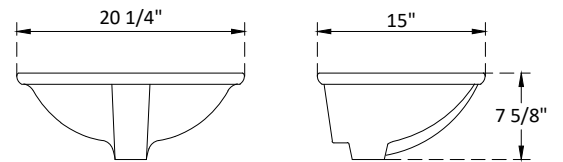

SPECIFICATIONS

Handle:
Overall length : 7"(179mm)
center to center : 6 1/4"(160mm)