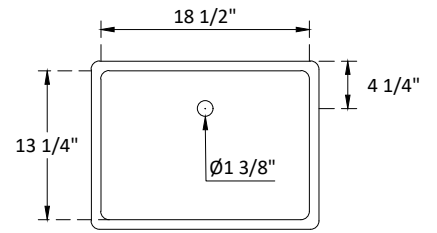

SPECIFICATIONS

Handle:
Overall length : 7"(179mm)
center to center : 6 1/4"(160mm)