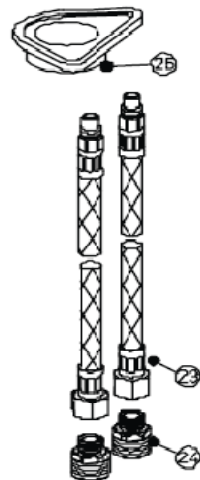

- |                      |                |
|----------------------|----------------|
| 1 Lever              | 18 Screw       |
| 2 Handle             | 19 Oring       |
| 3 Cover              | 20 Washer      |
| 4 Retainer nut       | 21 Flange      |
| 5 Lock screw         | 22 Nut         |
| 6 Cartridge          | 23 Supply tube |
| 7 Body               | 24 Nipples     |
| 8 Screw              | 25 Flange      |
| 9 Oring              | 26 Shank       |
| 10 Antifriction ring |                |
| 11 Spout             |                |
| 12 Washer            |                |
| 13 Filter            |                |
| 14 Aerator           |                |
| 15 Base ring         |                |
| 16 Deck plate        |                |
| 17 Plastic sheet     |                |

ELBA , DAX, NOVELLO **78CR557PM,78CR558,**  
**78CR556,84PW557,86CR557**