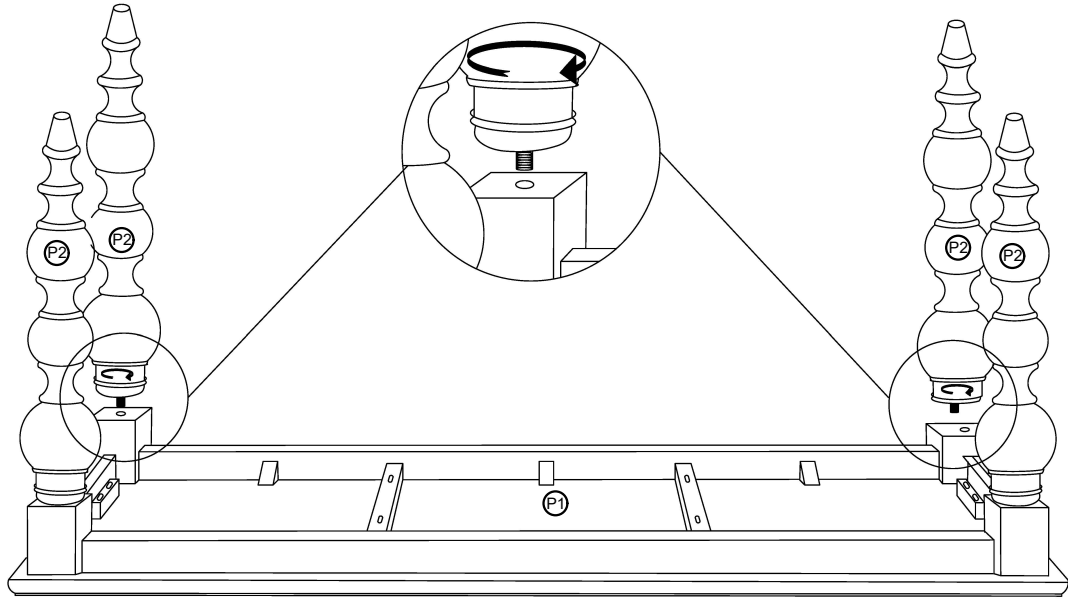

ASSEMBLY INSTRUCTIONS

56"x14"x31" - MANGO CONSOLE TABLE WITH TURNED LEGS.

BEFORE BEGINNING:

- 1 - Carefully unpack and position the items on a clean, non-marring surface to assemble.
- 2 - Read this Assembly Instruction from beginning to end before starting assemble.
- 3 - Take inventory of the required parts to ensure all are available.
- 4 - To prevent accidental choking hazards, keep all packing materials away from small children.
- 5 - Only tighten hardware until all hardware are fully engaged on their locations. Over tighten bolts will damage the bolts threads.
- 6 - Use only factory provided hardware to assemble. Unapproved hardware can damage product or

Assembly Requires
Two People.

20 - Minute
Assembly Time

Keep Instructions
For Future Use

Do Not Use
Power Tools

ASSEMBLY INSTRUCTIONS

56"x14"x31" - MANGO CONSOLE TABLE WITH TURNED LEGS.

PARTS LIST

P1 - x1

P2 - x4

ASSEMBLY INSTRUCTIONS

56"x14"x31" - MANGO CONSOLE TABLE WITH TURNED LEGS.

STEP 1

STEP 2