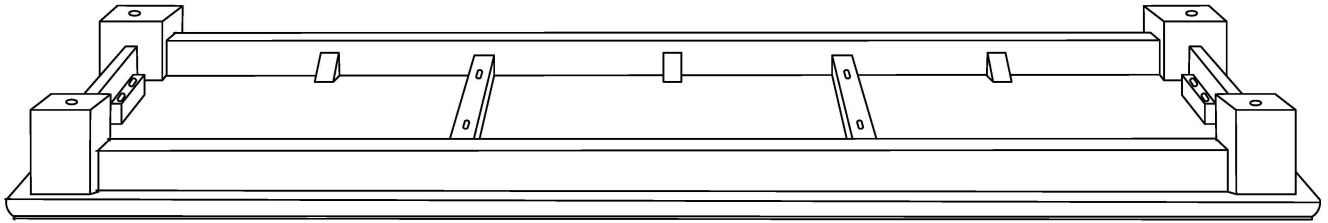

ASSEMBLY INSTRUCTIONS

56"x14"x31" - MANGO CONSOLE TABLE WITH TURNED LEGS.

BEFORE BEGINNING:

- 1 - Carefully unpack and position the items on a clean, non-marring surface to assemble.
- 2 - Read this Assembly Instruction from beginning to end before starting assemble.
- 3 - Take inventory of the required parts to ensure all are available.
- 4 - To prevent accidental choking hazards, keep all packing materials away from small children.
- 5 - Only tighten hardware until all hardware are fully engaged on their locations. Over tighten bolts will damage the bolts threads.
- 6 - Use only factory provided hardware to assemble. Unapproved hardware can damage product or

Assembly Requires
Two People.

20 - Minute
Assembly Time

Keep Instructions
For Future Use

Do Not Use
Power Tools

ASSEMBLY INSTRUCTIONS

56"x14"x31" - MANGO CONSOLE TABLE WITH TURNED LEGS.

PARTS LIST

P1 - x1

P2 - x4

ASSEMBLY INSTRUCTIONS

56"x14"x31" - MANGO CONSOLE TABLE WITH TURNED LEGS.

STEP 1

STEP 2