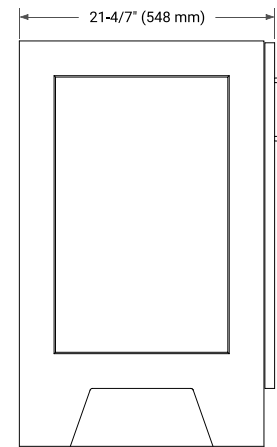

30" SINGLE SINK BASE CABINET

BASE CABINET DIMENSIONS

30" W x 21.6" D x 34.5" H

FEATURES

- Solid wood frame & plywood panels
- Dovetail drawers and joints
- Soft closing doors & drawers

HARDWARE FINISHES*

Brushed Nickel   Satin Brass   Matte Black   Polished Chrome

Hardware comes preinstalled with the illustrated option. Other finishes are available on our online store if you prefer a different one.

AVAILABLE COLORS

White   Grey   Midnight Blue

FRONT VIEW

SIDE VIEW

PLAN VIEW