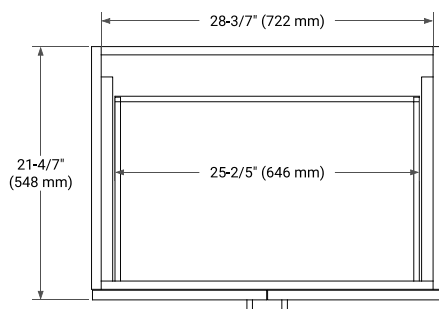

30" SINGLE SINK BASE CABINET

BASE CABINET DIMENSIONS

30" W x 21.6" D x 34.5" H

FEATURES

- Solid wood frame & plywood panels
- Dovetail drawers and joints
- Soft closing doors & drawers

HARDWARE FINISHES*

Brushed Nickel Satin Brass Matte Black Polished Chrome

31" SINGLE RECTANGLE SINK COUNTERTOP WITH 1.5 IN. THICKNESS

OVERALL DIMENSIONS

30.5" W x 22" D x 1.5" H

COUNTERTOP OPTIONS

Carrara Marble

White Quartz

FEATURES

- Solid countertop with mitered edges & seams
- Undermount white rectangular sink
- Pre-drilled for 8" widespread faucet

INCLUDED

- Countertop
- Matching Backsplash
- Rectangle Sink

COUNTERTOP PLAN VIEW

EDGE SIDE VIEW

THREE DIMENSIONAL COUNTERTOP VIEW