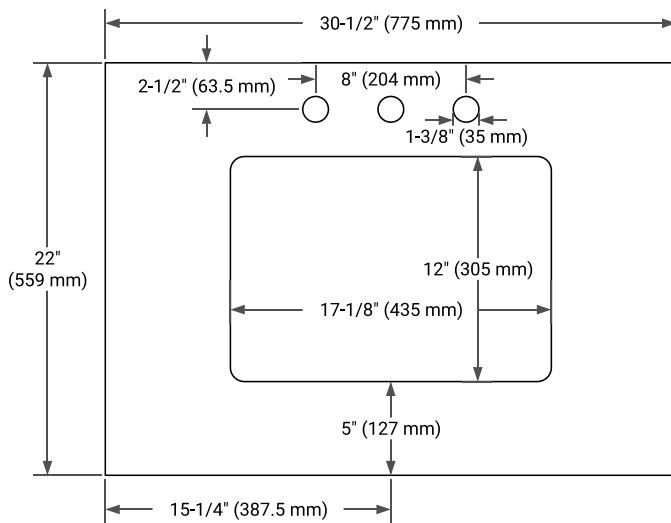

30" SINGLE SINK BASE CABINET

BASE CABINET DIMENSIONS

30" W x 21.6" D x 34.5" H

FEATURES

- Solid wood frame & plywood panels
- Dovetail drawers and joints
- Soft closing doors & drawers

HARDWARE FINISHES*

Brushed Nickel Satin Brass Matte Black Polished Chrome

31" SINGLE RECTANGLE SINK COUNTERTOP WITH 1.5 IN. THICKNESS

OVERALL DIMENSIONS

30.5" W x 22" D x 1.5" H

COUNTERTOP OPTIONS

Carrara Marble

White Quartz

FEATURES

- Solid countertop with mitered edges & seams
- Undermount white rectangular sink
- Pre-drilled for 8" widespread faucet

INCLUDED

- Countertop
- Matching Backsplash
- Rectangle Sink

COUNTERTOP PLAN VIEW

EDGE SIDE VIEW

THREE DIMENSIONAL COUNTERTOP VIEW