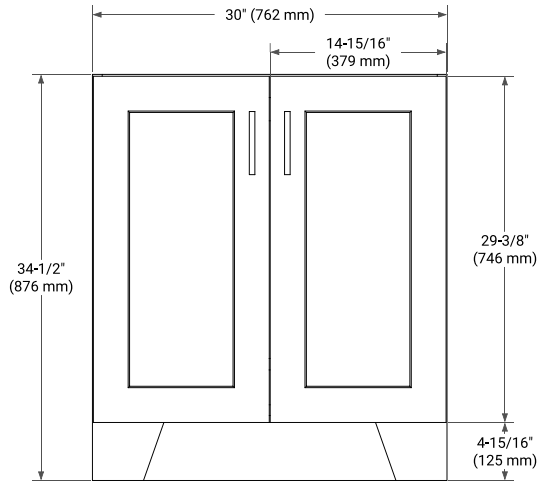

30" SINGLE SINK BASE CABINET

BASE CABINET DIMENSIONS

30" W x 21.6" D x 34.5" H

FEATURES

- Solid wood frame & plywood panels
- Dovetail drawers and joints
- Soft closing doors & drawers

HARDWARE FINISHES*

Brushed Nickel   Satin Brass   Matte Black   Polished Chrome

Hardware comes preinstalled with the illustrated option. Other finishes are available on our online store if you prefer a different one.

AVAILABLE COLORS

White   Grey   Midnight Blue

FRONT VIEW

SIDE VIEW

PLAN VIEW