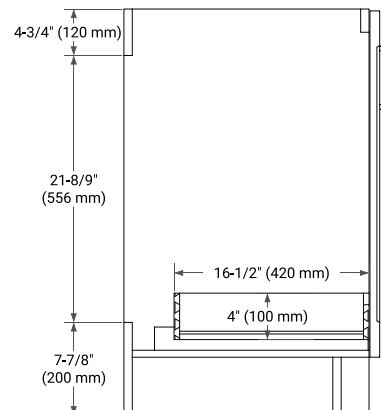

30" SINGLE SINK BASE CABINET

BASE CABINET DIMENSIONS

30" W x 21.6" D x 34.5" H

FEATURES

- Solid wood frame & plywood panels
- Dovetail drawers and joints
- Soft closing doors & drawers

HARDWARE FINISHES*

Brushed Nickel Satin Brass Matte Black Polished Chrome

31" SINGLE RECTANGLE SINK COUNTERTOP WITH 1.5 IN. THICKNESS

OVERALL DIMENSIONS

30.5" W x 22" D x 1.5" H

COUNTERTOP OPTIONS

Carrara Marble

White Quartz

FEATURES

- Solid countertop with mitered edges & seams
- Undermount white rectangular sink
- Pre-drilled for 8" widespread faucet

INCLUDED

- Countertop
- Matching Backsplash
- Rectangle Sink

COUNTERTOP PLAN VIEW

EDGE SIDE VIEW

THREE DIMENSIONAL COUNTERTOP VIEW