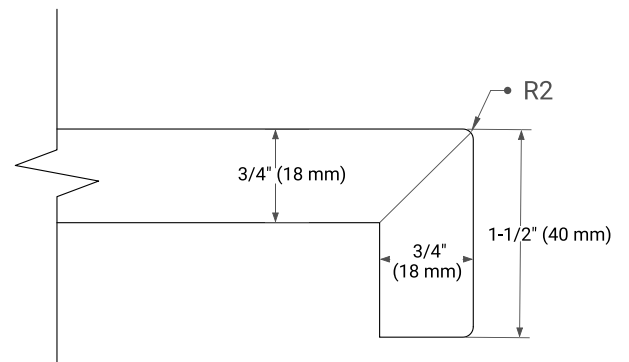

30" SINGLE SINK BASE CABINET

BASE CABINET DIMENSIONS

30" W x 21.6" D x 34.5" H

FEATURES

- Solid wood frame & plywood panels
- Dovetail drawers and joints
- Soft closing doors & drawers

HARDWARE FINISHES*

Brushed Nickel Satin Brass Matte Black Polished Chrome

31" SINGLE RECTANGLE SINK COUNTERTOP WITH 1.5 IN. THICKNESS

OVERALL DIMENSIONS

30.5" W x 22" D x 1.5" H

COUNTERTOP OPTIONS

Carrara Marble

White Quartz

FEATURES

- Solid countertop with mitered edges & seams
- Undermount white rectangular sink
- Pre-drilled for 8" widespread faucet

INCLUDED

- Countertop
- Matching Backsplash
- Rectangle Sink

COUNTERTOP PLAN VIEW

EDGE SIDE VIEW

THREE DIMENSIONAL COUNTERTOP VIEW