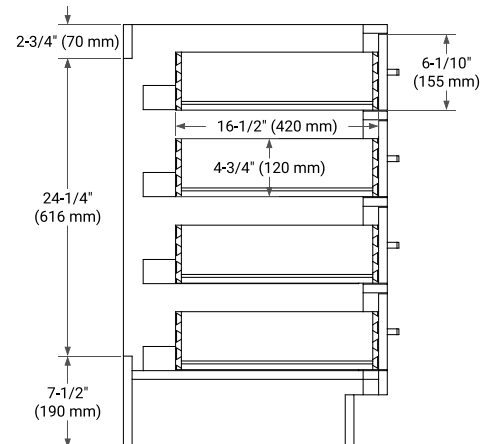

## BASE CABINET DIMENSIONS

54" W x 21.5" D x 34.5" H

## SIDE VIEW

## PLAN VIEW

## OVERALL DIMENSIONS

55" W x 22" D x 1.5" H