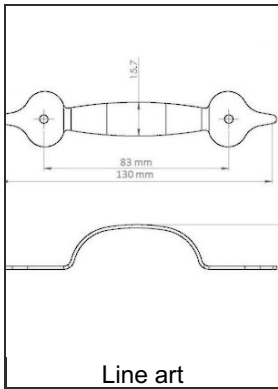

RELATED DOCUMENTS