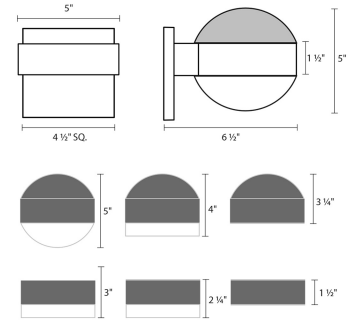

Project:

REALS Downlight LED Sconce Spec Sheet

SKU: 7300.PC.FH.72-WL Learn more at:
<https://sonnemanlight.com/real-downlight-led-sconce>

Description: Consider the possibilities of the nearly unlimited opportunities to configure REALS sconces, with lenses and caps, for a variety of LED illuminating possibilities. Also available as a [Up/Down Sconce](#), [Surface Mount](#), [Bollard](#), and [Double Bollard](#).

Type #:

Dimensions

Height:	2.5"
Width:	5"
Extends:	6.5"
Minimum Extension:	6.5"
Maximum Extension:	6.5"
Canopy/Backplate/Base Width:	4.5
Canopy/Backplate/Base Depth:	0.5
Canopy/Backplate/Base Height:	4.5

Installation

Installation:	Licensed electrician required
Installation Orientation:	Vertical

Shipping

Carton 1 L x W x H:	9" X 10" X 9"
Carton 1 Gross Weight:	4 LBS
Fixture Weight:	3

Shade

Lens Type:	Plate Cap and Clear Cylinder Lens Clear Polycarbonate
Shade 1 Material:	