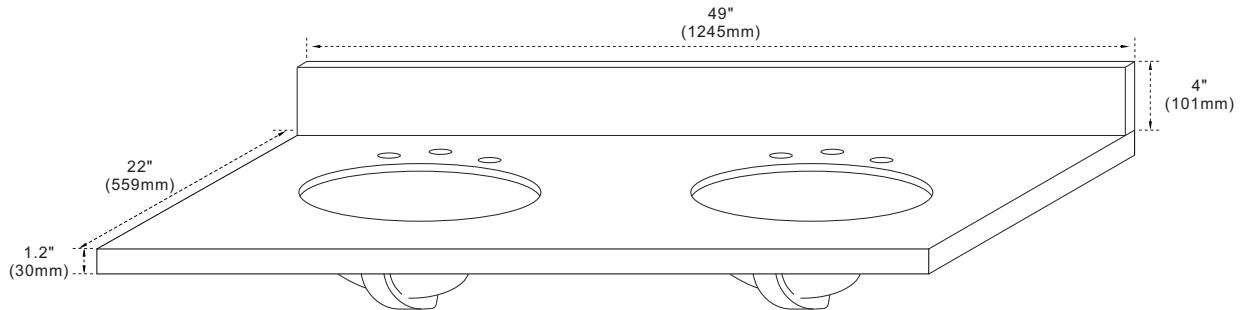

BELLATERRA HOME

Model: 430001-49D Countertop

Features

1. Double 18" oval undermount sink cutout;
2. 8" wide spread faucet holes;
3. 4" height backsplash (sold separately);
4. Thickness laminated to 1.2";