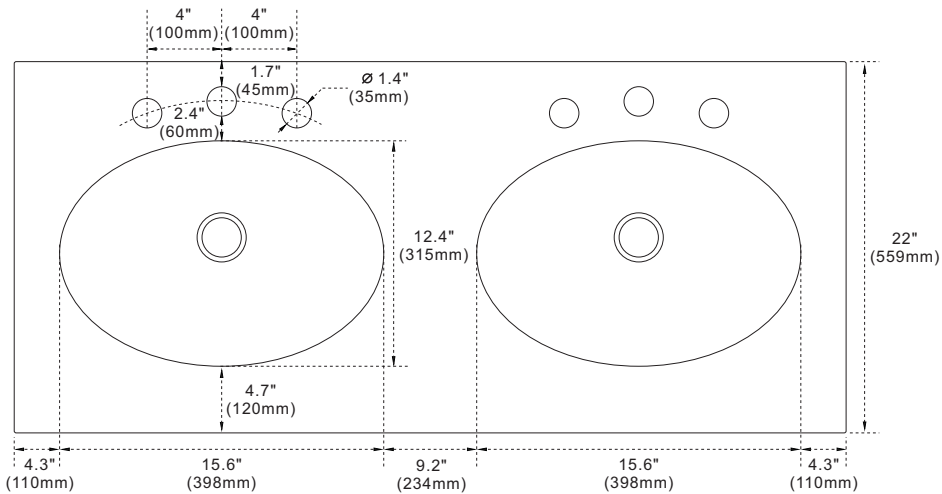

BELLATERRA HOME

Model: 430001-49D Countertop

Features

1. Double 18" oval undermount sink cutout;
2. 8" wide spread faucet holes;
3. 4" height backsplash (sold separately);
4. Thickness laminated to 1.2";

Colors / Finishes

- WM - Natural White Carrara marble;
- BG - Natural Black Galaxy Granite;
- GY - Natural Grey Granite;
- WE - White Engineer Stone;

Top view

Side view

NOTE: SINK STYLE, SHAPE, FAUCET HOLES, CUTOUT ON TOP, VANITY MAY VARY FROM THE PICTURE ABOVE. INSTRUCTIONAL PURPOSE ONLY.

Professional installation is recommended.
www.bellaterra-home.com

Bellaterra Home LLC, All Rights Reserved 2017