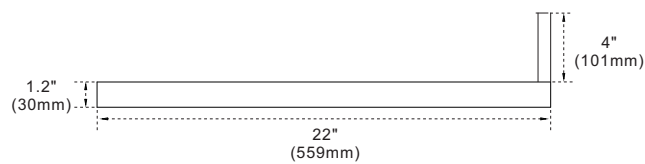

NOTE: SINK STYLE, SHAPE, FAUCET HOLES, CUTOUT ON TOP, VANITY MAY VARY FROM THE PICTURE ABOVE. INSTRUCTIONAL PURPOSE ONLY.

Professional installation is recommended.
www.bellaterra-home.com

Bellaterra Home LLC, All Rights Reserved 2017