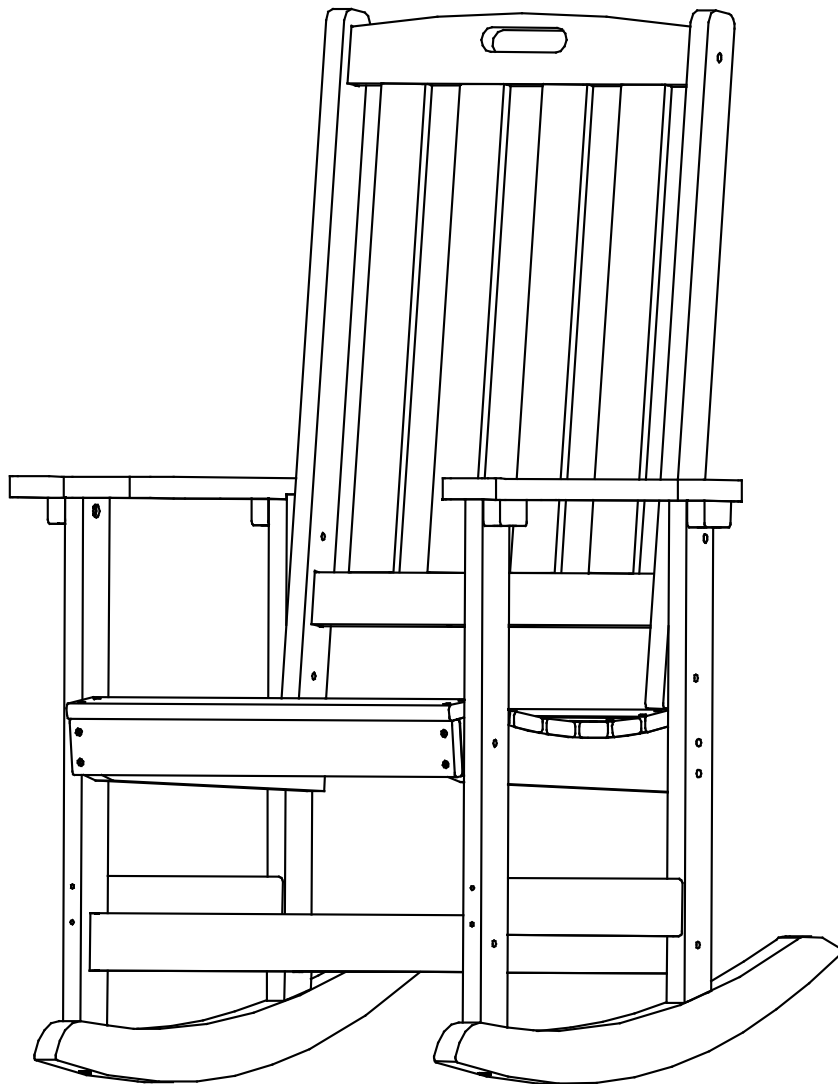

Assembly & Instruction Manual

Rocking Chair

Installation

Guide

Approximate
assembly time: **30 Minutes**

People
for assembly:

Save this manual for future reference

INTRODUCTION