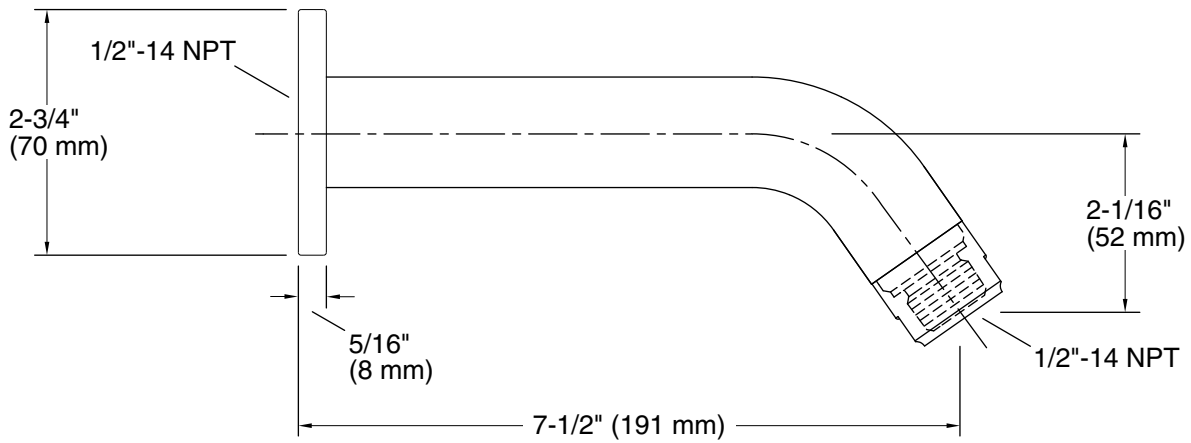

Features

- Fluid design lines for ease of cleaning.
- For use with any KOHLER showerhead (sold separately).

Material

- Metal construction.

Installation

- 1/2 -14 NPT connection.

Recommended Products/Accessories

Color	Code	Description
	CP	Polished Chrome
	BN	Vibrant® Brushed Nickel

Technical Information

All product dimensions are nominal.

Notes

Install this product according to the installation guide.