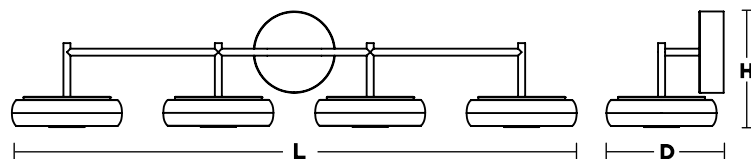

Ordering Information:

Black	Light Antique Brass	Satin Nickel	LED	Delivered Lumens	Adjustable CCT	L	H	D
JUNV3008LAJUBK	JUNV3008LAJUDLB	JUNV3008LAJUDSN	30W	2040	2700K/3000K/3500K/4000K/5000K	30"	8-1/2"	8-1/2"
JUNV4108LAJUBK	JUNV4108LAJUDLB	JUNV4108LAJUDSN	40W	2580	2700K/3000K/3500K/4000K/5000K	41"	8-1/2"	8-1/2"