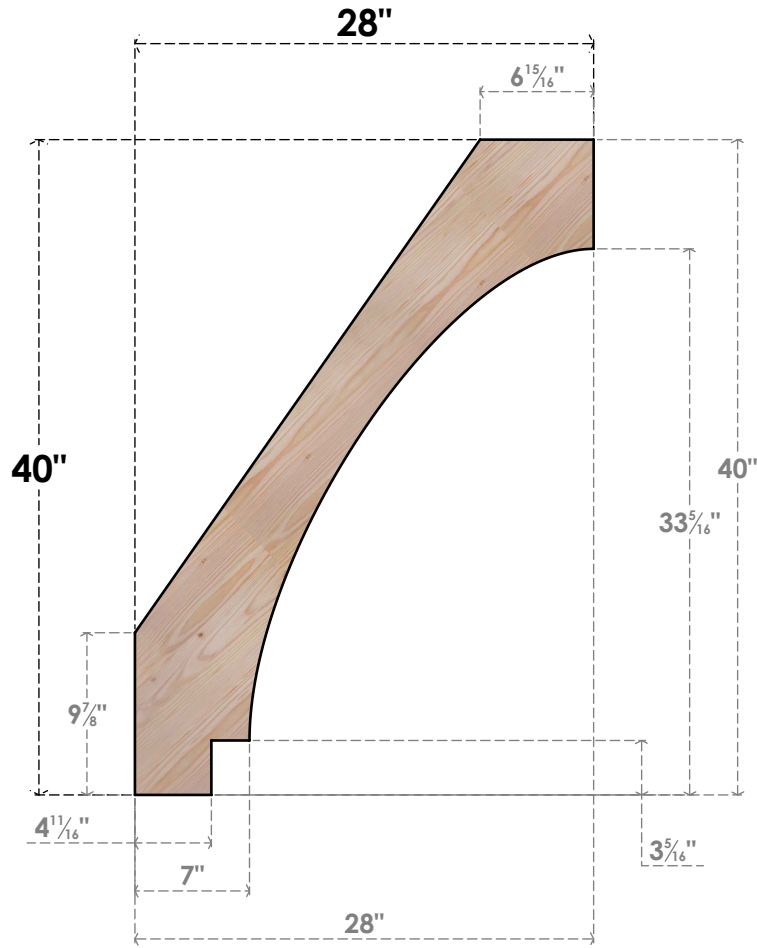

BRC04X28X40IMP00SDF

3 1/2"W X 28"D X 40"H IMPERIAL SMOOTH BRACE, DOUGLAS FIR

SIDE

FRONT

EKENA MILLWORK
 2300 WEST MAIN ST.
 CLARKSVILLE, TX 75426
 TOLL FREE: 866-607-0453
 WWW.EKENAMILLWORK.COM

NOTES

1. INSTALLATION TO BE COMPLETED IN ACCORDANCE WITH MANUFACTURER'S SPECIFICATIONS.
2. DRAWING MAY NOT BE TO SCALE
3. THIS DRAWING IS INTENDED FOR DESIGN AND PLANNING PURPOSES ONLY.
4. ALL INFORMATION CONTAINED HEREIN WAS CURRENT AT THE TIME OF DEVELOPMENT BUT MUST BE REVIEWED AND APPROVED BY THE PRODUCT MANUFACTURER TO BE CONSIDERED ACCURATE.
5. PRODUCTS ARE NOT KILN DRIED. THIS ITEM IS UNIQUE AND WILL CONTAIN THE NATURAL VARIATIONS THAT THE WOOD SPECIES OFFERS. THIS MAY RESULT IN VARIATIONS UP TO 1/4"