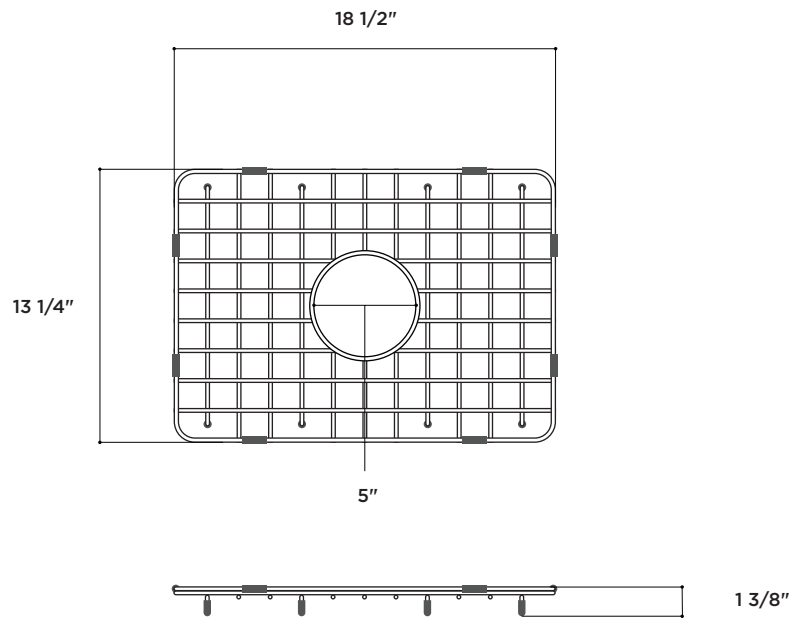

Stainless Steel Sink Grid SSG-LNR2418

compatible with Latoscana LNR2418 24" Fireclay Sink

FEATURES

- stainless steel
- 5" drain opening

DIMENSIONS

size	width	length	height	sink width
SSG-LNR2418	18 1/2"	13 1/4"	1 3/8"	24"