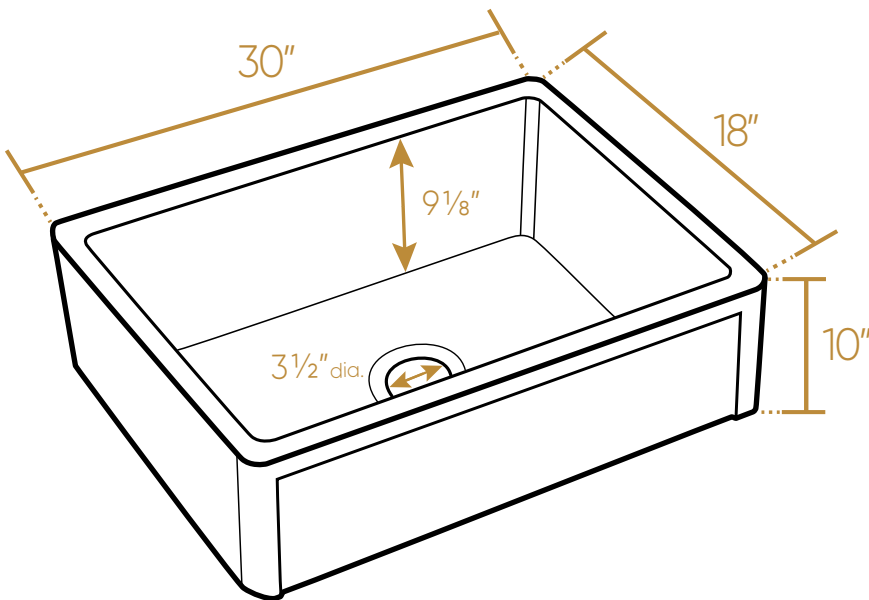

WHITEHAUS COLLECTION

WHRP3018-W

TOP

L x W x H

Overall Dimensions
30" x 18" x 10"

Inside Bowl Dimensions
26⁷/₈" x 15¹/₈" x 9¹/₈"

132 lbs.

As Whitehaus Collection Farmhaus Fireclay Sinks are individually handmade, sink sizes can vary and all dimensions are approximate. We strongly recommend that your sink be supplied to your cabinetmaker prior to the fabrication of your kitchen cabinets and countertops. Cutouts are not to be made until they are checked against your sink. Whitehaus Collection recommends the use of a protective grid in the bottom of the sink to avoid potential scuffing from heavy-duty cookware.