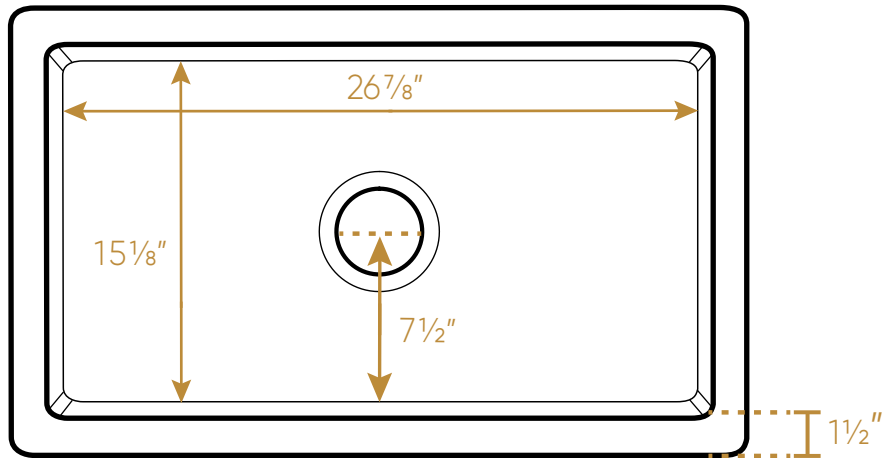

WHITEHAUS COLLECTION

WHRP3018-W

TOP

L x W x H

Overall Dimensions
30" x 18" x 10"

Inside Bowl Dimensions
26⁷/₈" x 15¹/₈" x 9¹/₈"

132 lbs.

As Whitehaus Collection Farmhaus Fireclay Sinks are individually handmade, sink sizes can vary and all dimensions are approximate. We strongly recommend that your sink be supplied to your cabinetmaker prior to the fabrication of your kitchen cabinets and countertops. Cutouts are not to be made until they are checked against your sink. Whitehaus Collection recommends the use of a protective grid in the bottom of the sink to avoid potential scuffing from heavy-duty cookware.