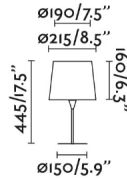

General characteristics

Fixation	Table
voltage	120V
Hertz	60Hz
Cable length	0.02 ft
Switch type	On/Off
Max. Power	15W

Material

Body/Structure	Steel
Screen	Textile

Finish

Body/Structure	White
Screen	Beige
Location	Dry locations only
US Certification	Portátiles ETLus