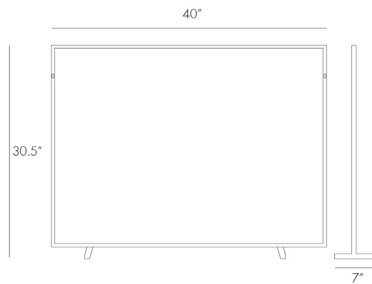

ARTERIORES

GITA SCREEN

CLAIRE CROWE

4201

H: 30.5 IN, H: 31 IN, W: 40 IN, D: 7 IN, D:
7.5 IN

Antique Brass

Contract Suitable As Is

Distinguished by its simplicity and elegant lines, this classic fire screen is punctuated by detailed knobs in the form of scarabs, a historical nod to the Egyptian beetle that has been adored for its charm and talisman of hope and good luck.

APPEARANCE

Material	Iron, Iron Mesh
Finish	Antique Brass, Bronze
Top Coat/Sealant	false

DIMENSIONS

Foot Print	W: 28.5 IN, D: 7 IN
------------	---------------------

SHIPPING

Product Weight	28 LBS
Gross Weight 1	41.35 LBS
Shipping Box 1	H: 4 IN, L: 43 IN, W: 34 IN