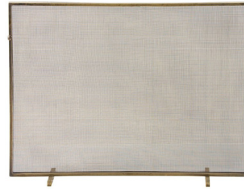

ARTERIORES

GITA SCREEN

CLAIRE CROWE

4201

H: 30.5 IN, H: 31 IN, W: 40 IN, D: 7 IN, D:
7.5 IN

Antique Brass

Contract Suitable As Is

Distinguished by its simplicity and elegant lines, this classic fire screen is punctuated by detailed knobs in the form of scarabs, a historical nod to the Egyptian beetle that has been adored for its charm and talisman of hope and good luck.

APPEARANCE

Material	Iron, Iron Mesh
Finish	Antique Brass, Bronze
Top Coat/Sealant	false

DIMENSIONS

Foot Print	W: 28.5 IN, D: 7 IN
------------	---------------------

SHIPPING

Product Weight	28 LBS
Gross Weight 1	41.35 LBS
Shipping Box 1	H: 4 IN, L: 43 IN, W: 34 IN