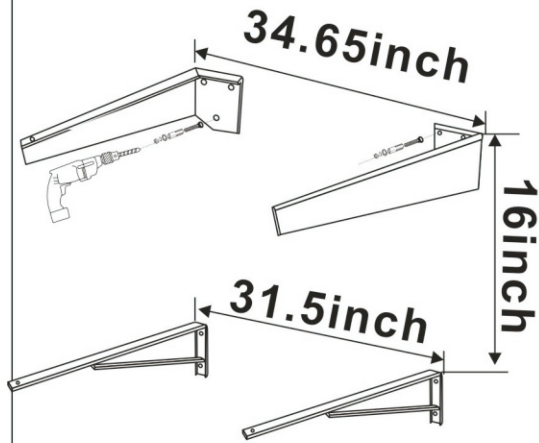

3619S/3619D RESIN STONE BATHROOM SINK INSTALLATION GUIDE

MODEL: 3619D

Please pay attention to the mounting distance of the bracket!

MODEL: 3619S

Please pay attention to the mounting distance of the bracket!

Use and Maintenance:

CAUTION: Maximum total shelf load 80 LBS.

When the sink is scratched or dirty, please don't worry, we have equipped you with a special cleaning cloth, you can use it to repair the scratch or clean it.

C x2

F x4

D x2

G x1

E x10

DIMENSIONS

MODEL: 3619D

MODEL: 3619S