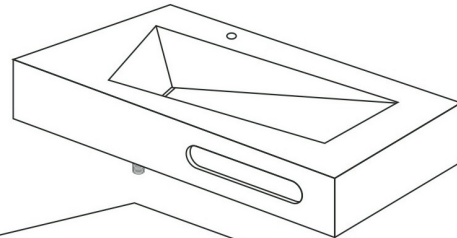

PARTS LIST

A x1