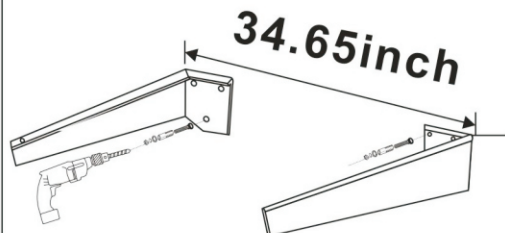

3619S/3619D RESIN STONE BATHROOM SINK INSTALLATION GUIDE

MODEL: 3619D

Please pay attention to the mounting distance of the bracket!

MODEL: 3619S

Please pay attention to the mounting distance of the bracket!

Use and Maintenance:

CAUTION: Maximum total shelf load 80 LBS.

When the sink is scratched or dirty, please don't worry, we have equipped you with a special cleaning cloth, you can use it to repair the scratch or clean it.

C x2

F x4

D x2

G x1

E x10

DIMENSIONS

MODEL: 3619D

MODEL: 3619S