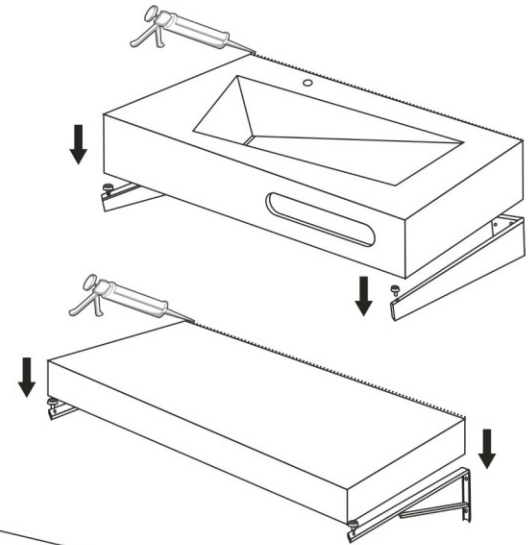

3619S/3619D RESIN STONE BATHROOM SINK INSTALLATION GUIDE

MODEL: 3619D

Please pay attention to the mounting distance of the bracket!

MODEL: 3619S

Please pay attention to the mounting distance of the bracket!

Use and Maintenance:

CAUTION: Maximum total shelf load 80 LBS.

When the sink is scratched or dirty, please don't worry, we have equipped you with a special cleaning cloth, you can use it to repair the scratch or clean it.

C x2

F x4

D x2

G x1

E x10

DIMENSIONS

MODEL: 3619D

MODEL: 3619S