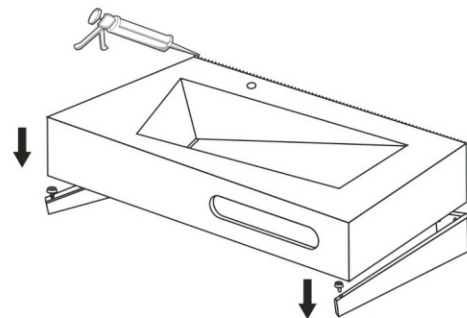

3619S/3619D RESIN STONE BATHROOM SINK INSTALLATION GUIDE

MODEL: 3619D

Please pay attention to the mounting distance of the bracket!

MODEL: 3619S

Please pay attention to the mounting distance of the bracket!

Use and Maintenance:

CAUTION: Maximum total shelf load 80 LBS.

When the sink is scratched or dirty, please don't worry, we have equipped you with a special cleaning cloth, you can use it to repair the scratch or clean it.

C x2

F x4

D x2

G x1

E x10

DIMENSIONS

MODEL: 3619D

MODEL: 3619S