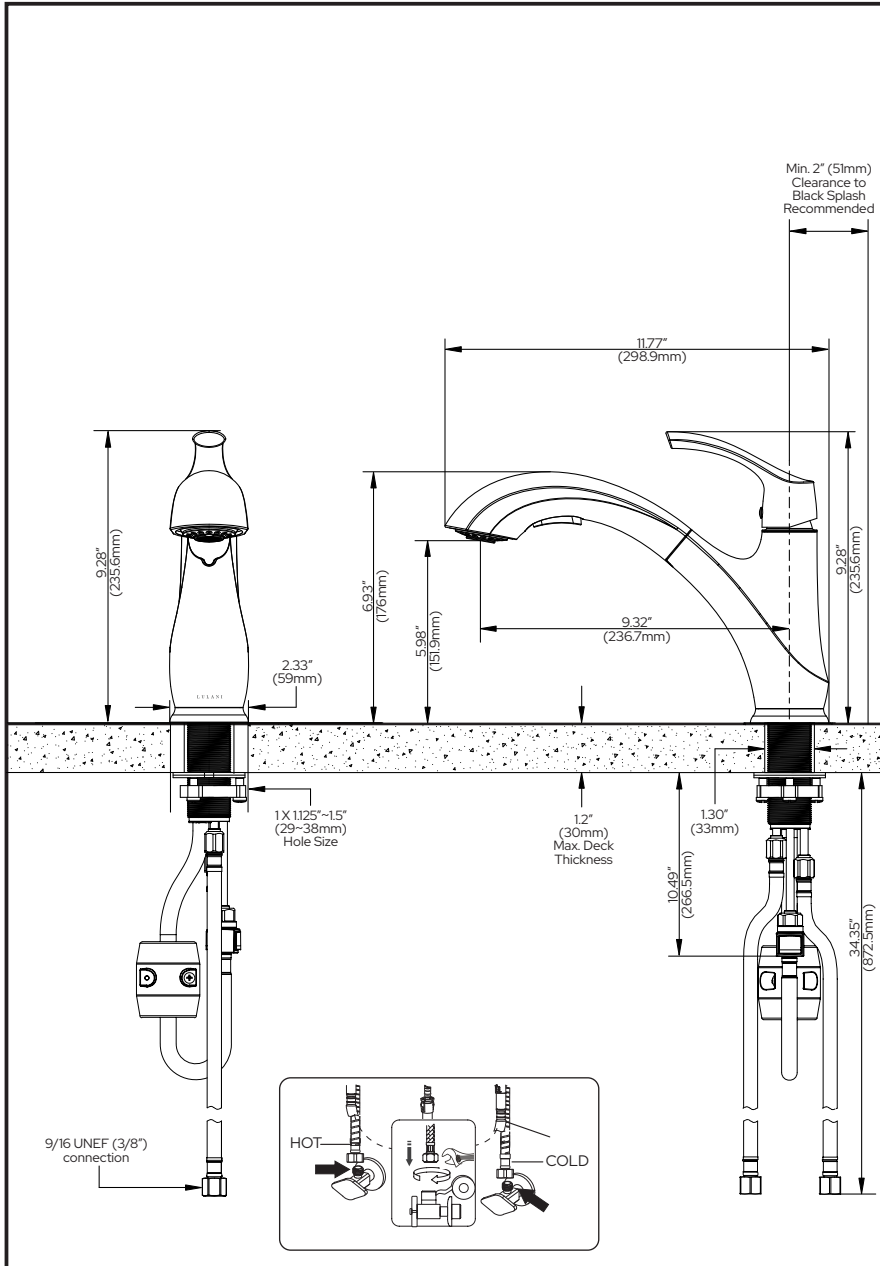

▲ Designate proper finish suffix

Lulani reserves the right (1) to make changes in specifications and materials, and (2) to change or discontinue models, both without notice or obligation. Dimensions are for reference only. See current full-line price book or www.lulani.com for finish options and product availability.