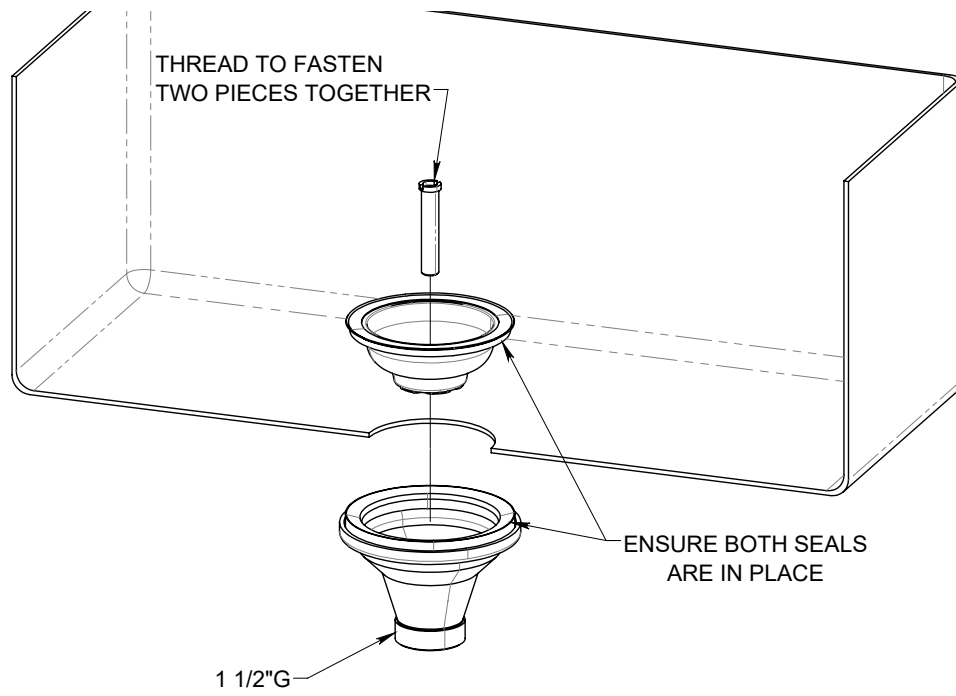

1.

2.

ASPECT™
BY WATERSTONE

41180 Raintree Court, Murrieta, CA 92562
888-350-4725
www.aspectfaucets.com