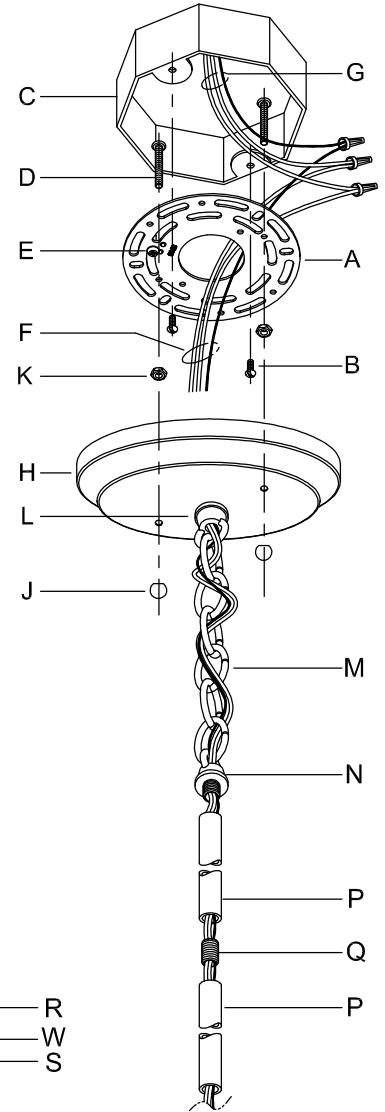

Assembly & Installation Instructions

CAUTION: Read instructions carefully and turn electricity off at main circuit breaker panel before beginning installation.

WARNING - If any Special Control Devices are used with this Fixture, Follow the Instructions Carefully to assure full compliance with N.E.C. requirements. If there are any questions, contact a Qualified Electrical Contractor.

CANOPY MOUNTING & WIRE CONNECTION ASSEMBLY STEPS:

ADJUST HEIGHT WITH "D"
 N → A (TO LOCK)
 RÉGLEZ LA HAUTEUR AVEC "D"
 N → A (À VERROUILLER)
 AJUSTA LA ALTURA CON "D"
 N → A (APRETAR)

**B, C, G & U
 (NOT FURNISHED)
 (NON FOURNIE)
 (NO INCLUIDA)**

1. D,E → A
2. K → D
3. B,A → C
4. F → N
5. N → P
6. P → Q
7. M → L,N
8. F → P,N,M,L
9. F → G
10. H,J → D
11. P → V
12. U → R
13. Z → T
14. S,W → T

Instructions d'Assemblage et Installation

MISE EN GARDE: Lire les instructions avec soin et couper le courant au disjoncteur central avant de commencer l'installation.