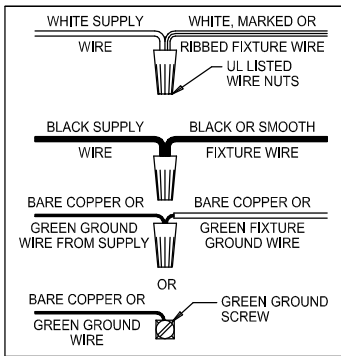

Assembly & Installation Instructions

CAUTION: Read instructions carefully and turn electricity off at main circuit breaker panel before beginning installation.

*****

WARNING - If any Special Control Devices are used with this Fixture, Follow the Instructions Carefully to assure full compliance with N.E.C. requirements. If there are any questions, contact a Qualified Electrical Contractor.

WARNING - This product contains chemicals known to the State of California to cause cancer, birth defects and /or other reproductive harm. Thoroughly wash hands after installing, handling, cleaning, or otherwise touching this product.
CAUTION - All glass is fragile, use care when handling Glass component(s) and or Lamp(s).

*****

CANOPY MOUNTING & WIRE CONNECTION ASSEMBLY STEPS:

ADJUST HEIGHT WITH "D"
N → A (TO LOCK)
RÉGLEZ LA HAUTEUR AVEC "D"
N → A (À VERROUILLER)
AJUSTA LA ALTURA CON "D"
N → A (APRETAR)

**B, C, G & U
(NOT FURNISHED)
(NON FOURNIE)
(NO INCLUIDA)**

1. D,E → A
2. K → D
3. B,A → C
4. F → N
5. N → P
6. P → Q
7. M → L,N
8. F → P,N,M,L
9. F → G
10. H,J → D
11. P → V
12. U → R
13. Z → T
14. S,W → T