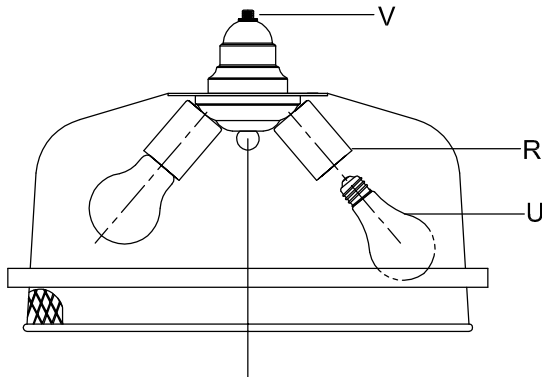

Assembly & Installation Instructions

CAUTION: Read instructions carefully and turn electricity off at main circuit breaker panel before beginning installation.

*****

WARNING - If any Special Control Devices are used with this Fixture, Follow the Instructions Carefully to assure full compliance with N.E.C. requirements. If there are any questions, contact a Qualified Electrical Contractor.

WARNING - This product contains chemicals known to the State of California to cause cancer, birth defects and /or other reproductive harm. Thoroughly wash hands after installing, handling, cleaning, or otherwise touching this product.
CAUTION - All glass is fragile, use care when handling Glass component(s) and or Lamp(s).

*****

CANOPY MOUNTING & WIRE CONNECTION ASSEMBLY STEPS:

ADJUST HEIGHT WITH "D"
N → A (TO LOCK)
RÉGLEZ LA HAUTEUR AVEC "D"
N → A (À VERROUILLER)
AJUSTA LA ALTURA CON "D"
N → A (APRETAR)

**B, C, G & U
(NOT FURNISHED)
(NON FOURNIE)
(NO INCLUIDA)**

1. D,E → A
2. K → D
3. B,A → C
4. F → N
5. N → P
6. P → Q
7. M → L,N
8. F → P,N,M,L
9. F → G
10. H,J → D
11. P → V
12. U → R
13. Z → T
14. S,W → T