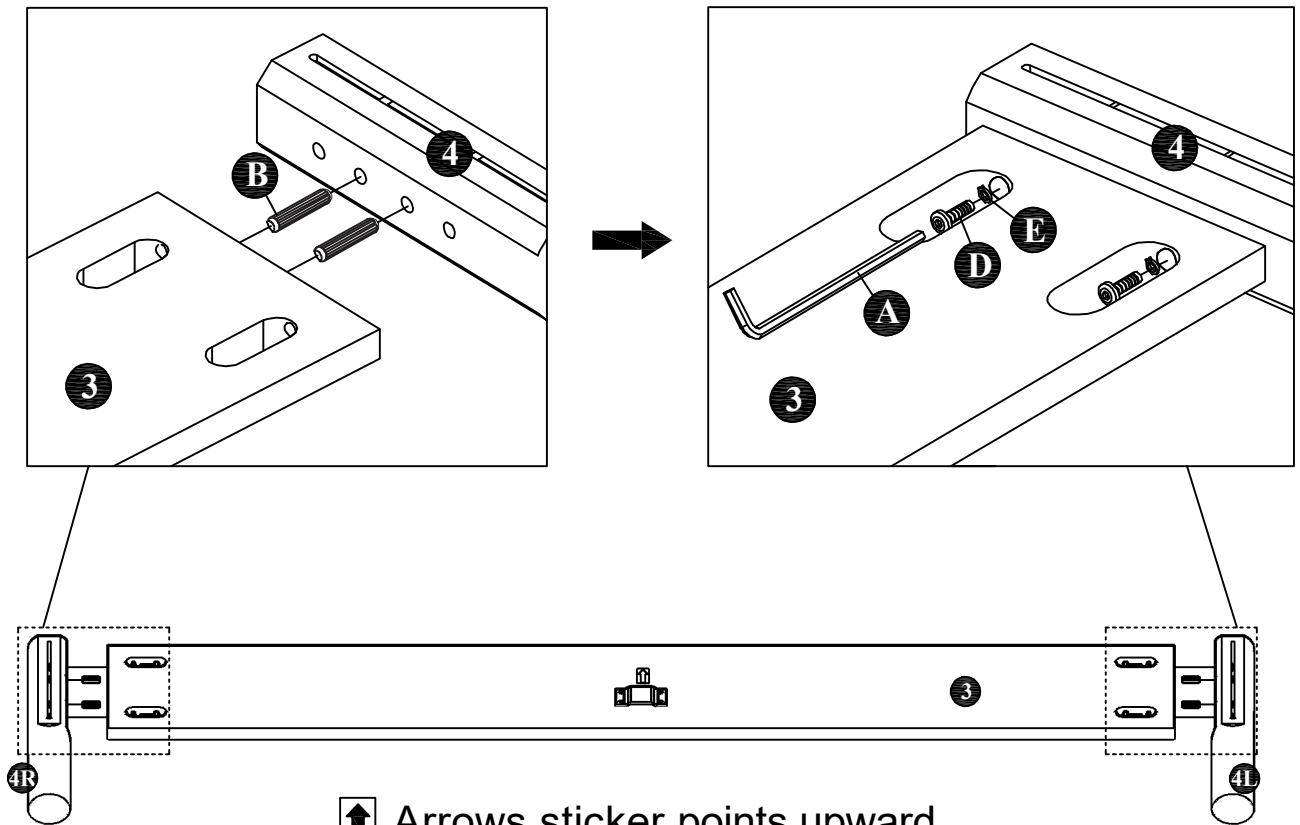

↑ Arrows sticker points upward