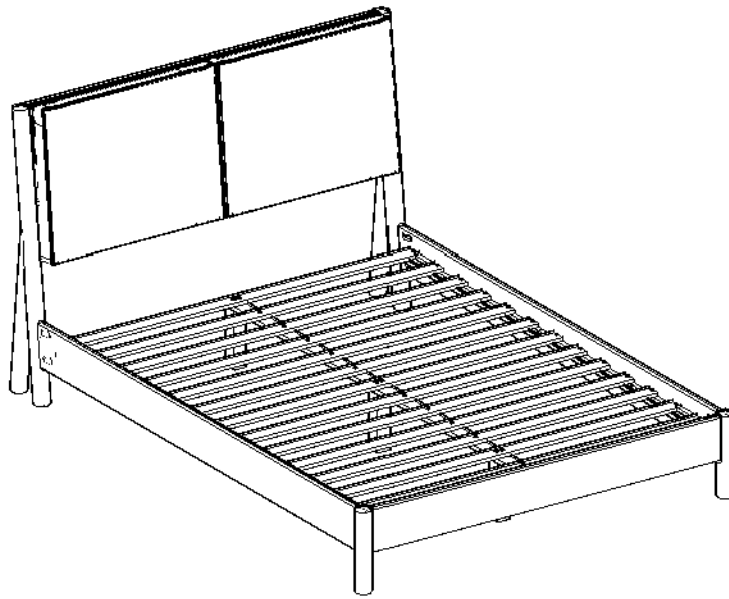

# ASSEMBLY INSTRUCTIONS

MODEL : BD750A-FS

## COMPONENT

Headboard - 1 pc.  ①	Headboard Leg (Left) - 1 pc.  ②L	Headboard Leg (Right) - 1 pc.  ②R	Footboard - 1 pc.  ③	Footboard Leg (Left) - 1 pc.  ④L	Footboard Leg (Right) - 1 pc.  ④R	Side Rail (Left) - 1 pc.  ⑤L	Side Rail (Right) - 1 pc.  ⑤R		
Center Rail - 1 pc.  ⑥	Center Leg - 3 pcs.  ⑦	Slats - 13 pcs.(1set)  ⑧							