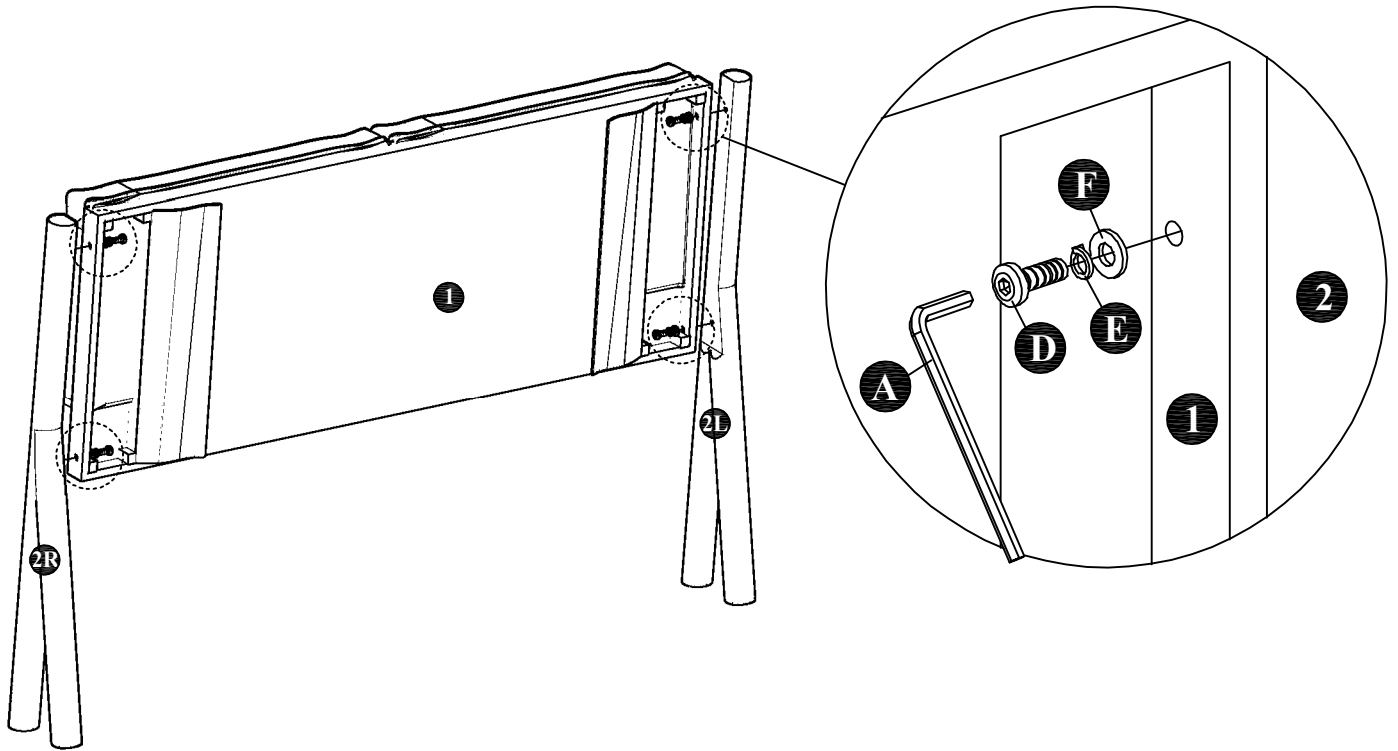

ASSEMBLY INSTRUCTIONS

STEP 1 :

STEP 2 :