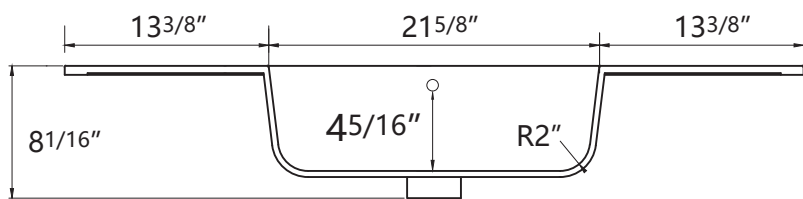

DIMENSION DETAILS

BATHROOM VANITY

PRODUCT
INSTRUCTION
VIDEO

PRODUCT SIZE: 48"

Top View

VANITY SIZE

Front View

Side View