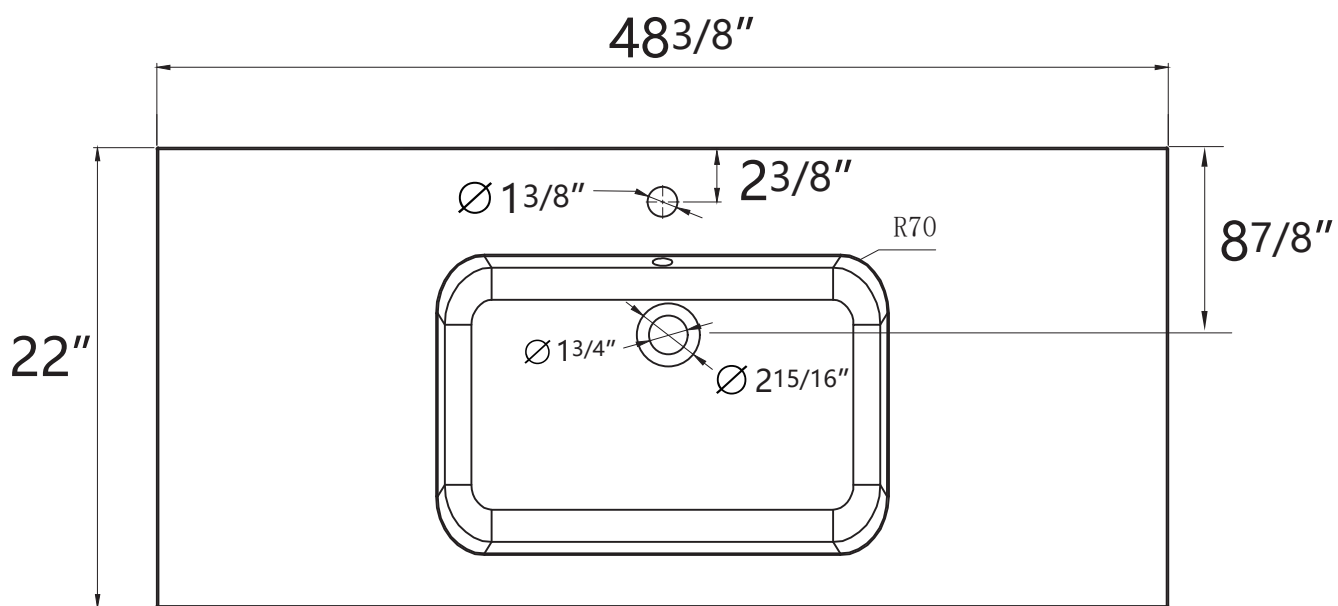

DIMENSION DETAILS

BATHROOM VANITY

PRODUCT
INSTRUCTION
VIDEO

PRODUCT SIZE: 48"

Top View

VANITY SIZE

Front View

Side View