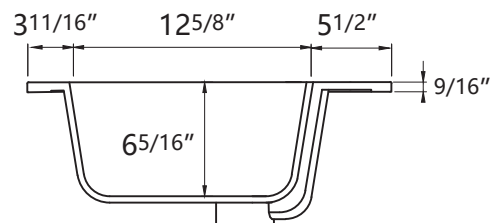

DIMENSION DETAILS

BATHROOM VANITY

PRODUCT
INSTRUCTION
VIDEO

PRODUCT SIZE: 48"

Top View

VANITY SIZE

Front View

Side View