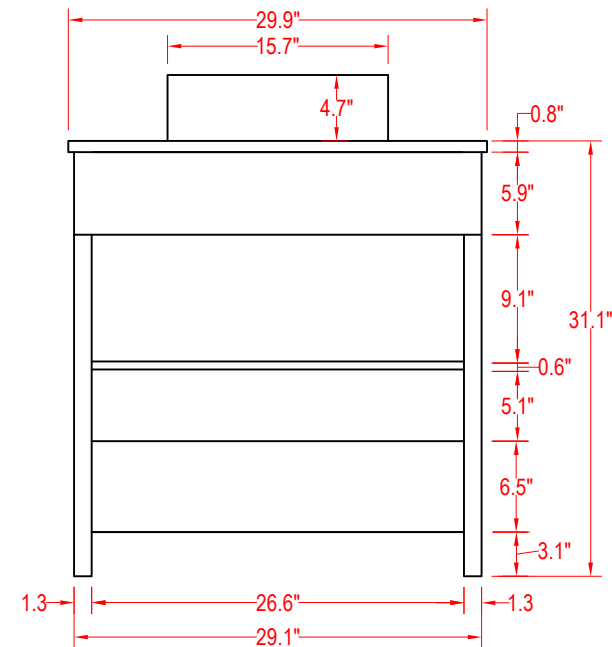

Bathroom Cabinet

Unit

inch

(PLAN)

Mirror: 27.56"x27.56" inch
Cabinet: 29.9"x18.5"x31.1" inch
Handle: 6.2" inch

(BACK)