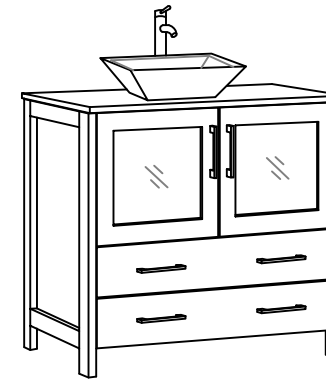

Bathroom Cabinet

Unit

inch

(PLAN)

Mirror: 27.56"x27.56" inch
Cabinet: 29.9"x18.5"x31.1" inch
Handle: 6.2" inch

(BACK)