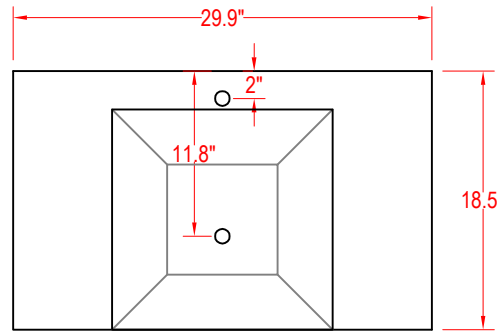

Bathroom Cabinet

Unit

inch

(PLAN)

Mirror: 27.56"x27.56" inch
Cabinet: 29.9"x18.5"x31.1" inch
Handle: 6.2" inch

(BACK)