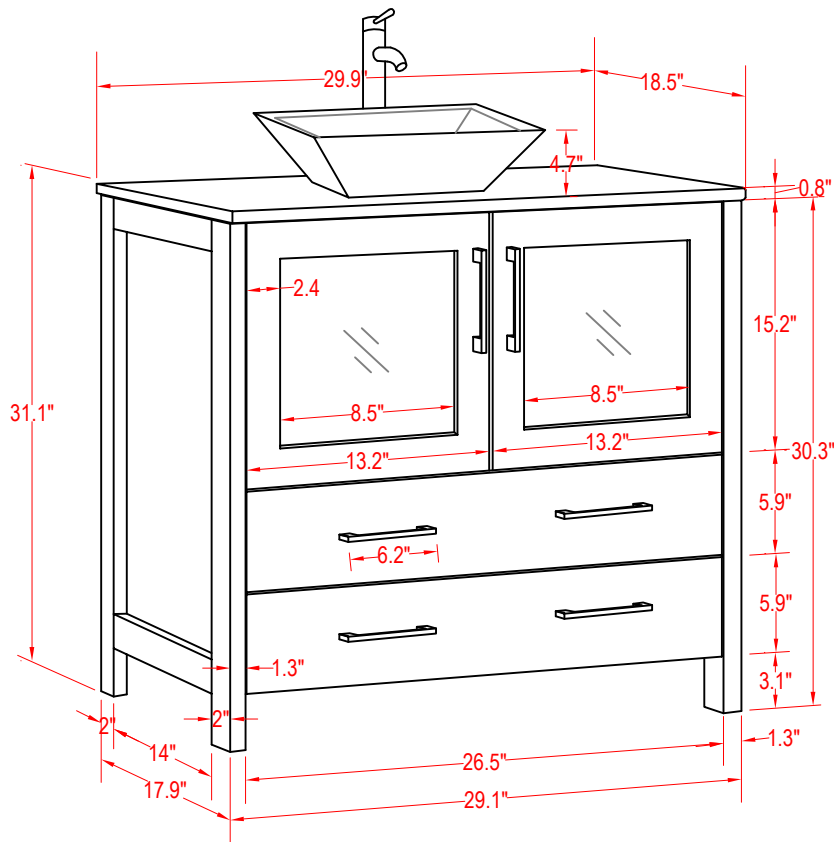

Bathroom Cabinet

Unit

inch

(PLAN)

Mirror: 27.56"x27.56" inch
Cabinet: 29.9"x18.5"x31.1" inch
Handle: 6.2" inch

(BACK)