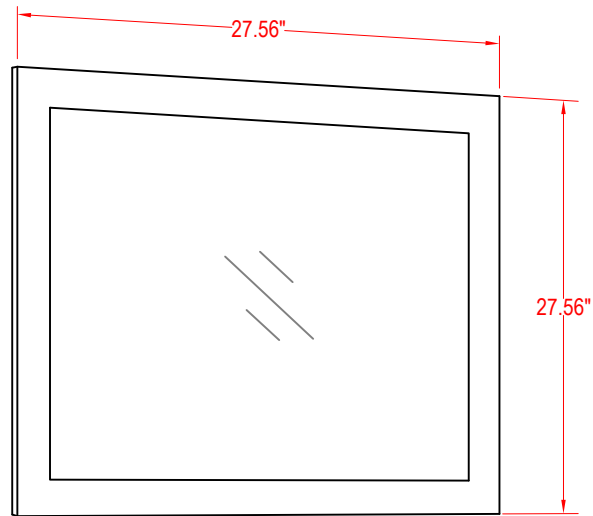

Bathroom Cabinet

Unit

inch

(PLAN)

Mirror: 27.56"x27.56" inch
Cabinet: 29.9"x18.5"x31.1" inch
Handle: 6.2" inch

(BACK)