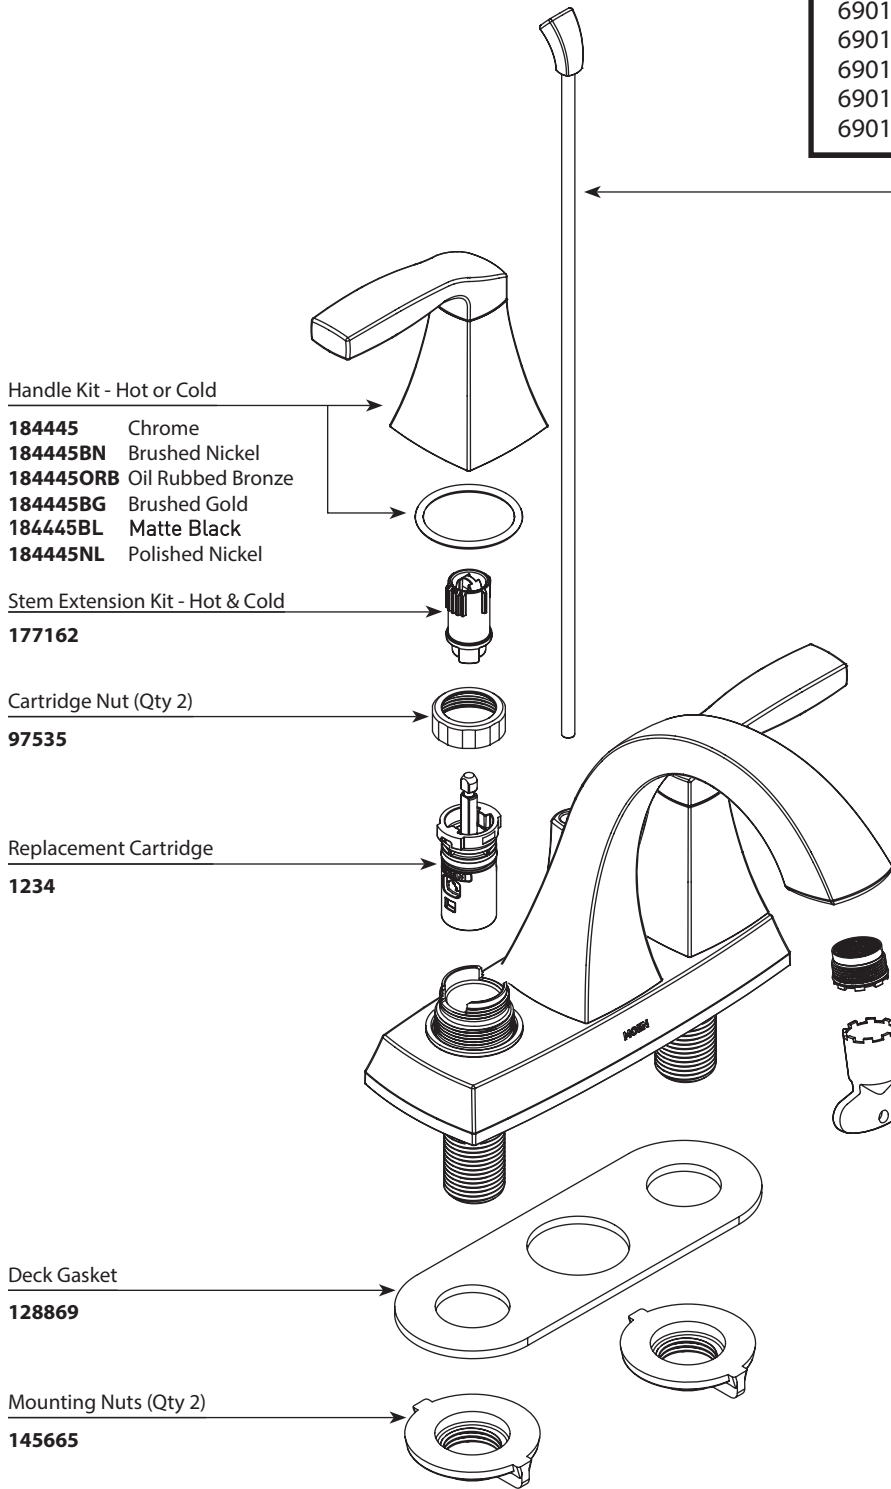

■ Order by Part Number

There is more than 1 version of this model.
Page down to identify the version you have.

VOSS™ Two-Handle Centerset Lavatory Faucet		
MODEL	FINISH	NOTES
6901	Chrome	Metallic Waste
6901BN	Brushed Nickel	Metallic Waste
6901ORB	Oil Rubbed Bronze	Metallic Waste
6901BG	Brushed Gold	Metallic Waste
6901NL	Polished Nickel	Metallic Waste
6901BL	Matte Black	Metallic Waste

Handle Kit - Hot or Cold

- 184445** Chrome
- 184445BN** Brushed Nickel
- 184445ORB** Oil Rubbed Bronze
- 184445BG** Brushed Gold
- 184445BL** Matte Black
- 184445NL** Polished Nickel

Stem Extension Kit - Hot & Cold

177162

Cartridge Nut (Qty 2)

97535

Replacement Cartridge

1234

Deck Gasket

128869

Mounting Nuts (Qty 2)

■ Order by Part Number

VOSS™		
Two-Handle Centerset Lavatory Faucet		
MODEL	FINISH	NOTES
6901	Chrome	Metallic Waste
6901BN	Brushed Nickel	Metallic Waste
6901ORB	Oil Rubbed Bronze	Metallic Waste
6901BL	Matte Black	