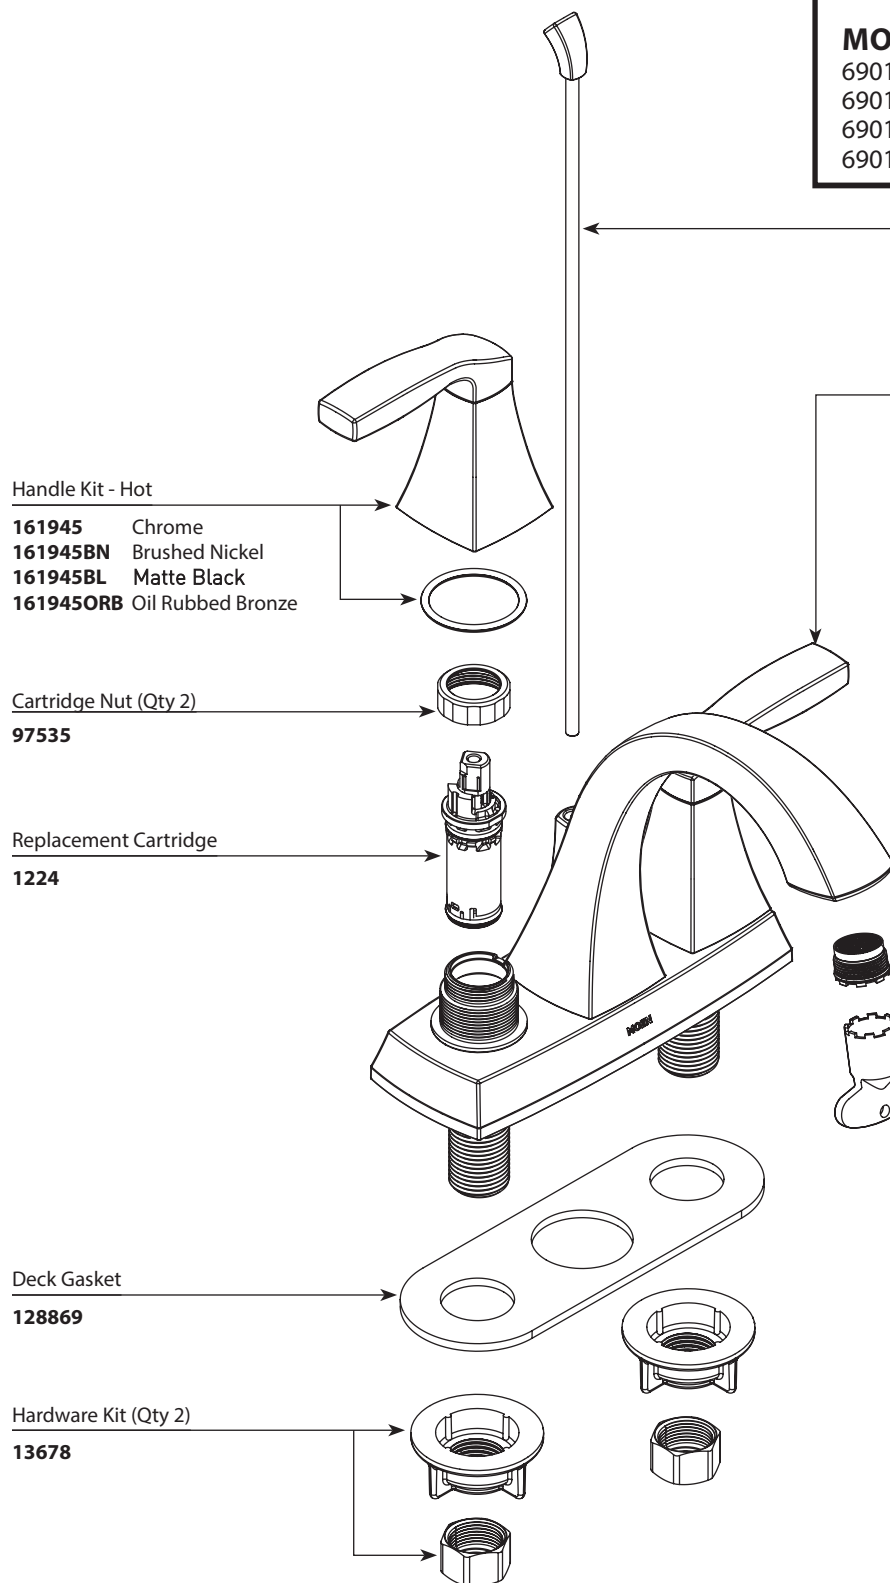

■ Order by Part Number

There is more than 1 version of this model.
Page down to identify the version you have.

VOSS™ Two-Handle Centerset Lavatory Faucet		
MODEL	FINISH	NOTES
6901	Chrome	Metallic Waste
6901BN	Brushed Nickel	Metallic Waste
6901ORB	Oil Rubbed Bronze	Metallic Waste
6901BG	Brushed Gold	Metallic Waste
6901NL	Polished Nickel	Metallic Waste
6901BL	Matte Black	Metallic Waste

145665

Lift Rod Kit

- 161917** Chrome
- 161917BN** Brushed Nickel
- 161917ORB** Oil Rubbed Bronze
- 161917BG** Brushed Gold
- 161917BL** Matte Black
- 161917NL** Polished Nickel

Aerator Kit (Includes tool)

- 180158** 1.2 gpm

WASTE ASSEMBLIES	
Metallic Waste-Pop-up Plug & Seat	
10709 Chrome	
10709BN Brushed Nickel	
10709ORB Oil Rubbed Bronze	
10709BG Brushed Gold	
10709NL Polished Nickel	
10709BL Matte Black	
<i>For Additional Waste Information see www.moen.com for models below.</i>	
10790 Metallic Waste	
OPTIONAL	
Hot & Cold Indicator Rings	
129707 Chrome, Brushed Nickel and Brushed Gold	
161956 Oil Rubbed Bronze	
USE ON DECKS < 1/4" (6mm)	USE ON DECKS > 1-3/16" (30mm)
Thin Deck Spacer Kit (Qty 2) 146936	Thick Deck Extension Kit (Qty 2) 100818

■ Order by Part Number

VOSS™		
Two-Handle Centerset Lavatory Faucet		
MODEL	FINISH	NOTES
6901	Chrome	Metallic Waste
6901BN	Brushed Nickel	Metallic Waste
6901ORB	Oil Rubbed Bronze	Metallic Waste
6901BL	Matte Black	