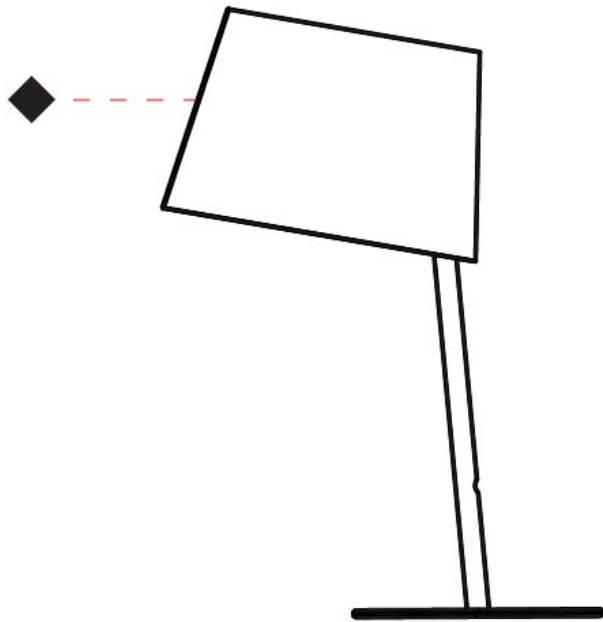

D54006-

PROJECT	_____
TYPE	_____
SPECIFIER	_____
QUANTITY	_____
DATE	_____