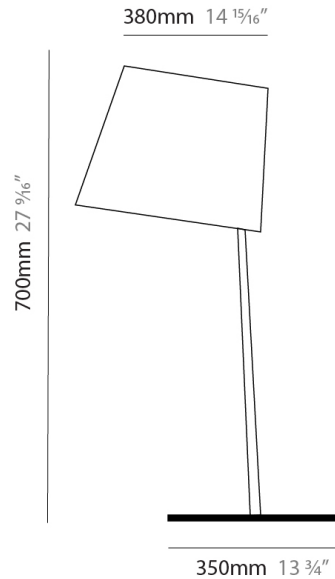

EXCENTRICA PORTABLE

D54006-

base number   Finish
Options

1. To build a product code in our configurator select the specify button on the base model # product page
2. To build a manual product code on this datasheet choose from the options listed below in blue font and add the suffix to the base model #

GENERAL

Division: Design
Series: Excentrica
Mounting Type: Portable
Mounting Location: Table
Subcategory: Table
Brand: Fambuena

PHYSICAL

Shape: Cylinder
Diameter (mm): 380
Diameter (in): 14 ¹⁵/₁₆
Height (mm): 700
Height (in): 27 ⁹/₁₆
Light Distribution: Direct
Diffuser: Cotton Shade
Fixture Finish: WHI / BLK
Fixture Material: Metal
Upon Request: Bolt Down

ELECTRICAL

Number of Lamps: 1
Lamp Type: LED Retrofit
Lamp Shape: A19
Bulb Included: Bulb Not Included
Max. Wattage Per Lamp (W): 7
Lamp Base: E26
Input Voltage (V): 120
Upon Request: 277Vac / GU24

RATINGS AND CERTIFICATIONS

Certified By: Certified for North American Standards
IP rating: IP20

PROJECT	_____
TYPE	_____
SPECIFIER	_____
QUANTITY	_____
DATE	_____