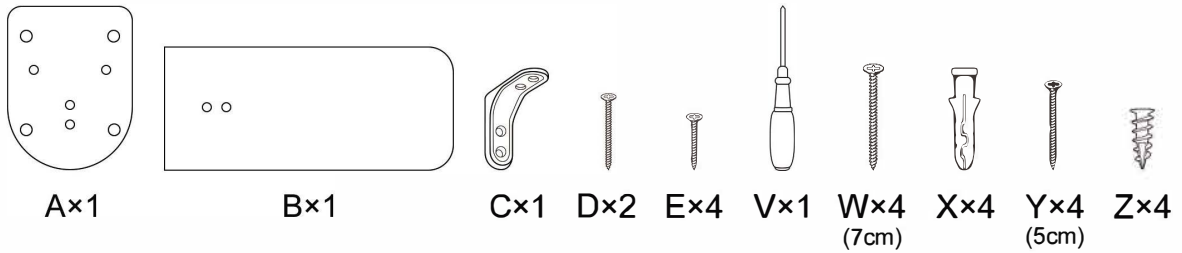

Wall Mounted Cat Furniture

•Cat Furniture

Packing list

Installation steps

1